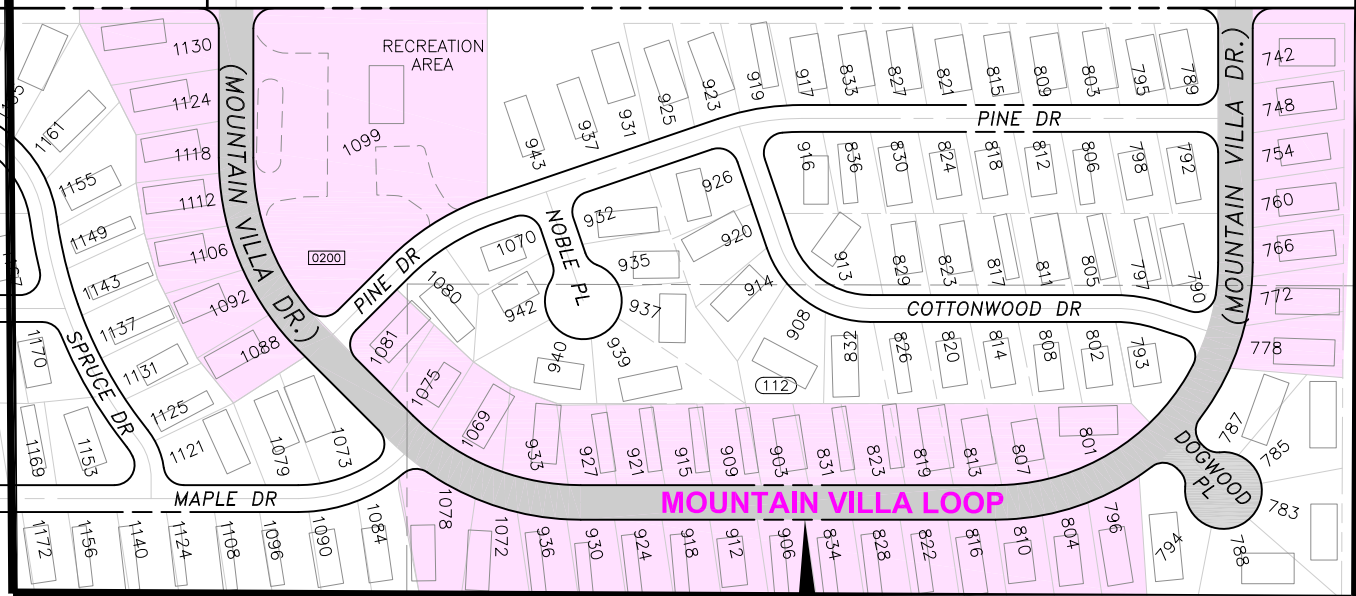

ROOSEVELT AVE (S.R. 410)

ENUMCLAW-FOOTHILLS TRAIL

DICKSON AVE

**New Street Name:**  
**Mountain Villa "Loop"**  
*Old Street Name:*  
*Mountain Villa "Drive"*

1" = 200'

REVISIONS	DATE:
addresses assigned	10/19/2022
APN: 252006-9112, 203010-0200	
(NW1/4, SEC 25, T20N, R6E, WM)	
DRAWN BY: KW CHECKED BY: DC	