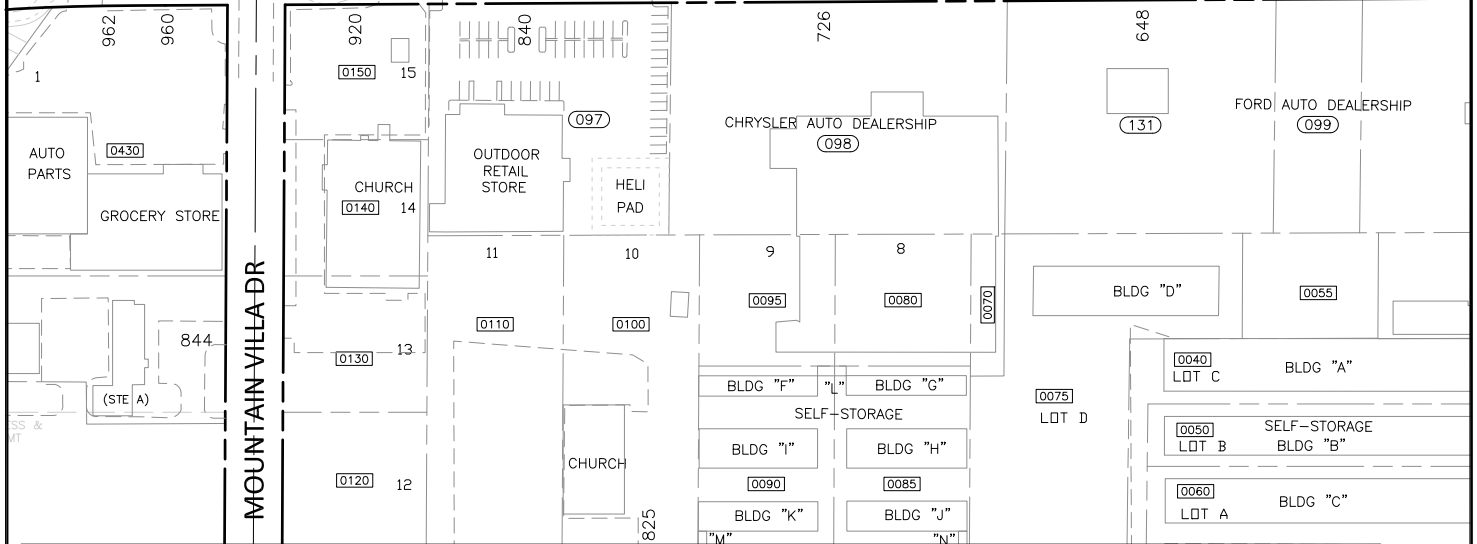

ROOSEVELT AVE (S.R. 410)

ENUMCLAW-FOOTHILLS TRAIL

DICKSON AVE

**New Street Name:**  
**Mountain Villa "Loop"**  
*Old Street Name:*  
*Mountain Villa "Drive"*

1" = 200'

REVISIONS	DATE:
addresses assigned	10/19/2022
APN: 252006-9112, 203010-0200	
(NW1/4, SEC 25, T20N, R6E, WM)	
DRAWN BY: KW CHECKED BY: DC	