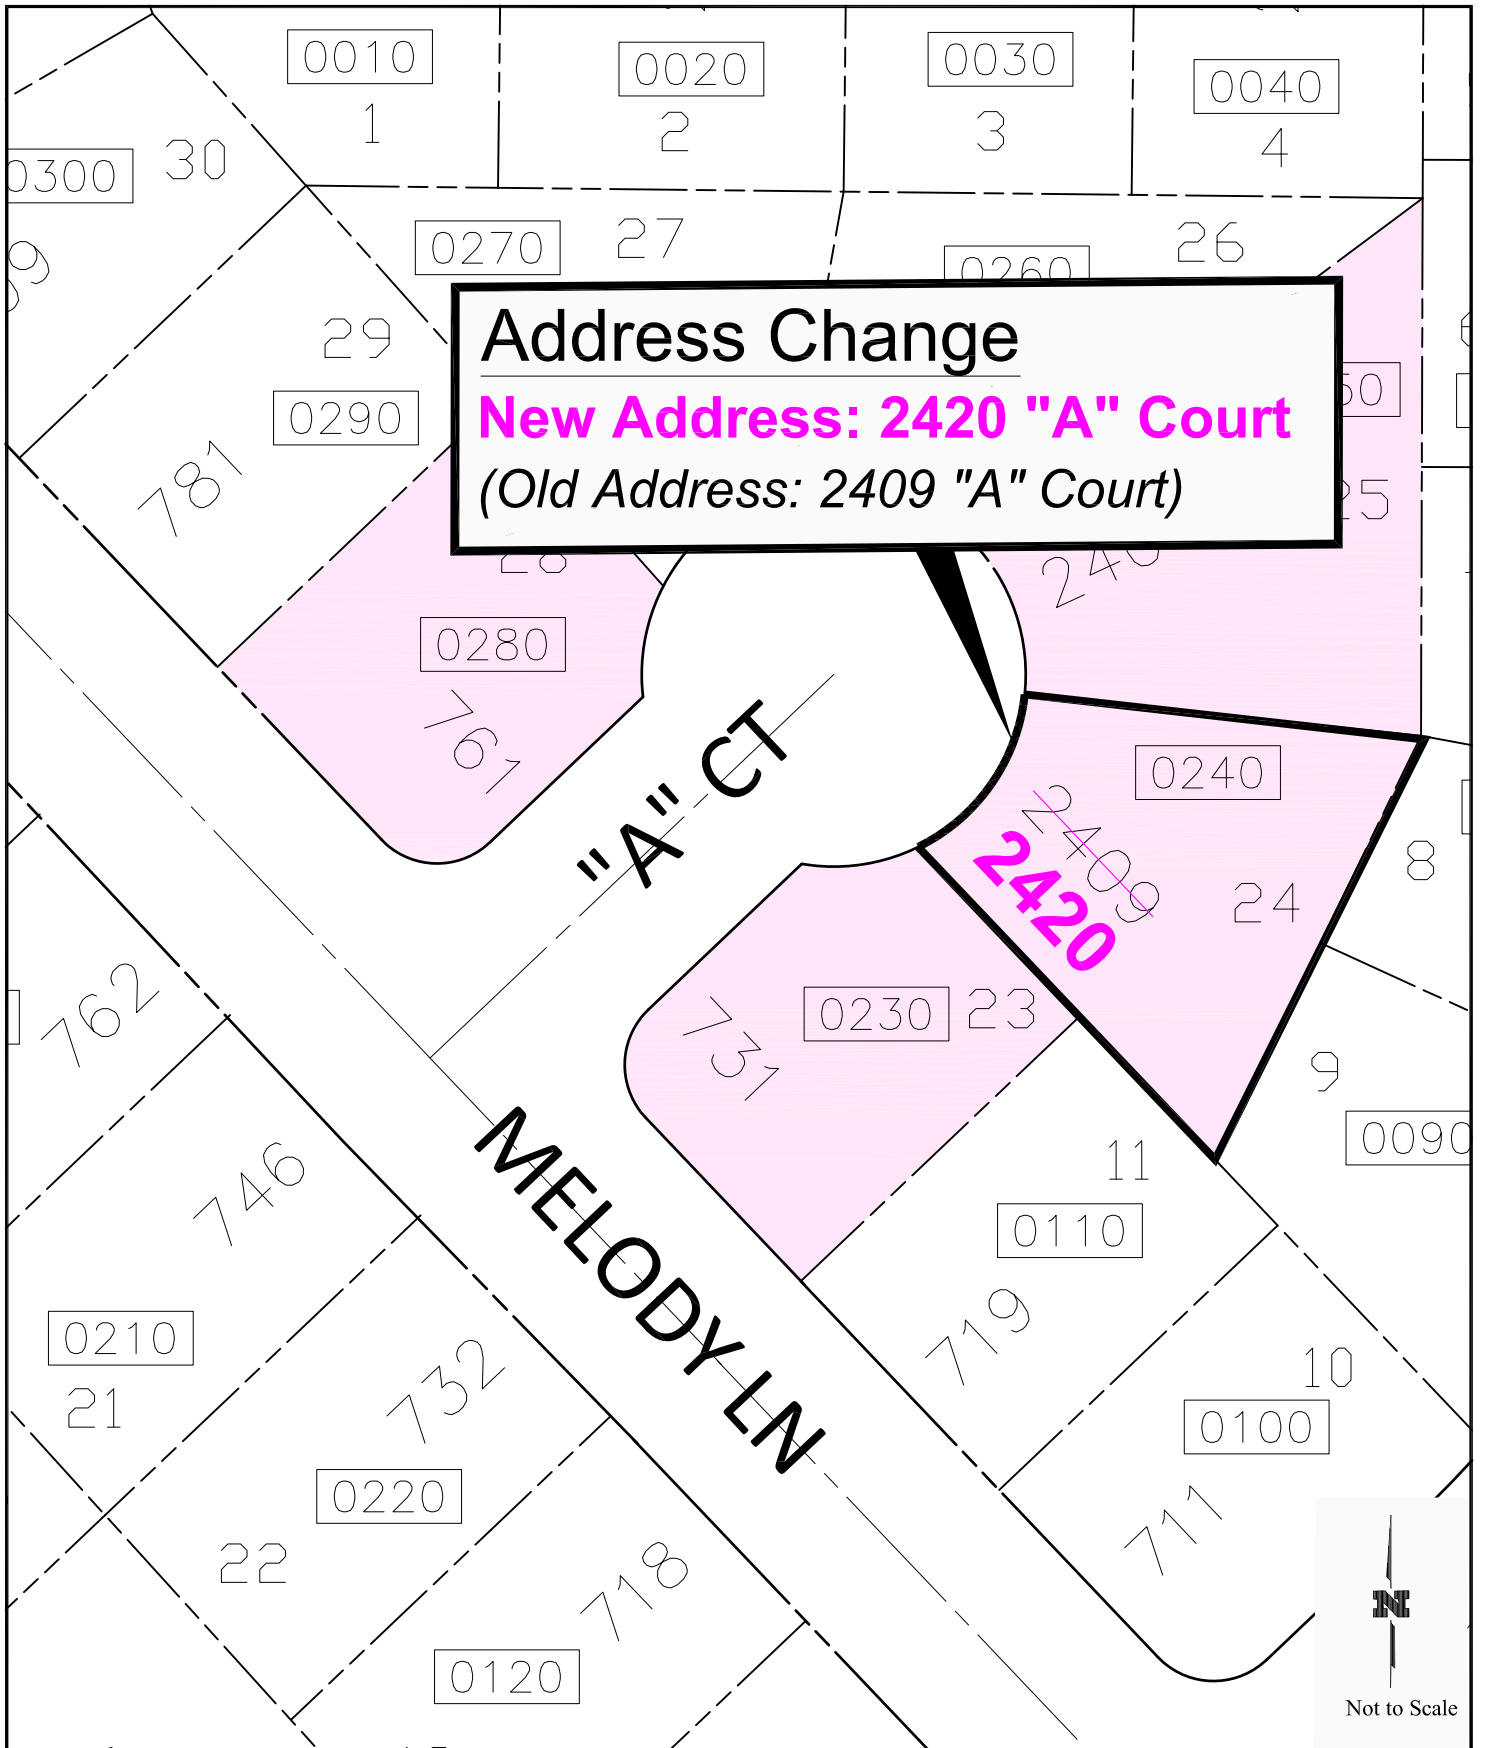

<i>Page No</i>	<i>New Address</i>	<i>Old Address</i>	<i>Parcel Number</i>
1-Overall Map			
2	2410 "A" Court	<i>2407 "A" Court</i>	543780-0250
3	2420 "A" Court	<i>2409 "A" Court</i>	543780-0240
4	2430 "A" Court	<i>731 "A" Court</i>	543780-0230
5	2435 "A" Court	<i>761 "A" Court</i>	543780-0280

Address Change
New Address: 2410 "A" Court
 (Old Address: 2407 "A" Court)

REVISIONS	DATE:
addresses assigned	01/07/2023
Parcel No: 543780-0250 (NE1/4, SEC 26, T20N, R6E, WM)	
DRAWN BY: KW	CHECKED BY: DS

City of Enumclaw
NEW ADDRESS
2410 "A" COURT
ENUMCLAW, WA 98022

PAGE NO.
 2 of 5

Address Change
New Address: 2420 "A" Court
 (Old Address: 2409 "A" Court)

REVISIONS	DATE:
addresses assigned	01/07/2023
Parcel No: 543780-0240 (NE1/4, SEC 26, T20N, R6E, WM)	
DRAWN BY: KW	CHECKED BY: DS