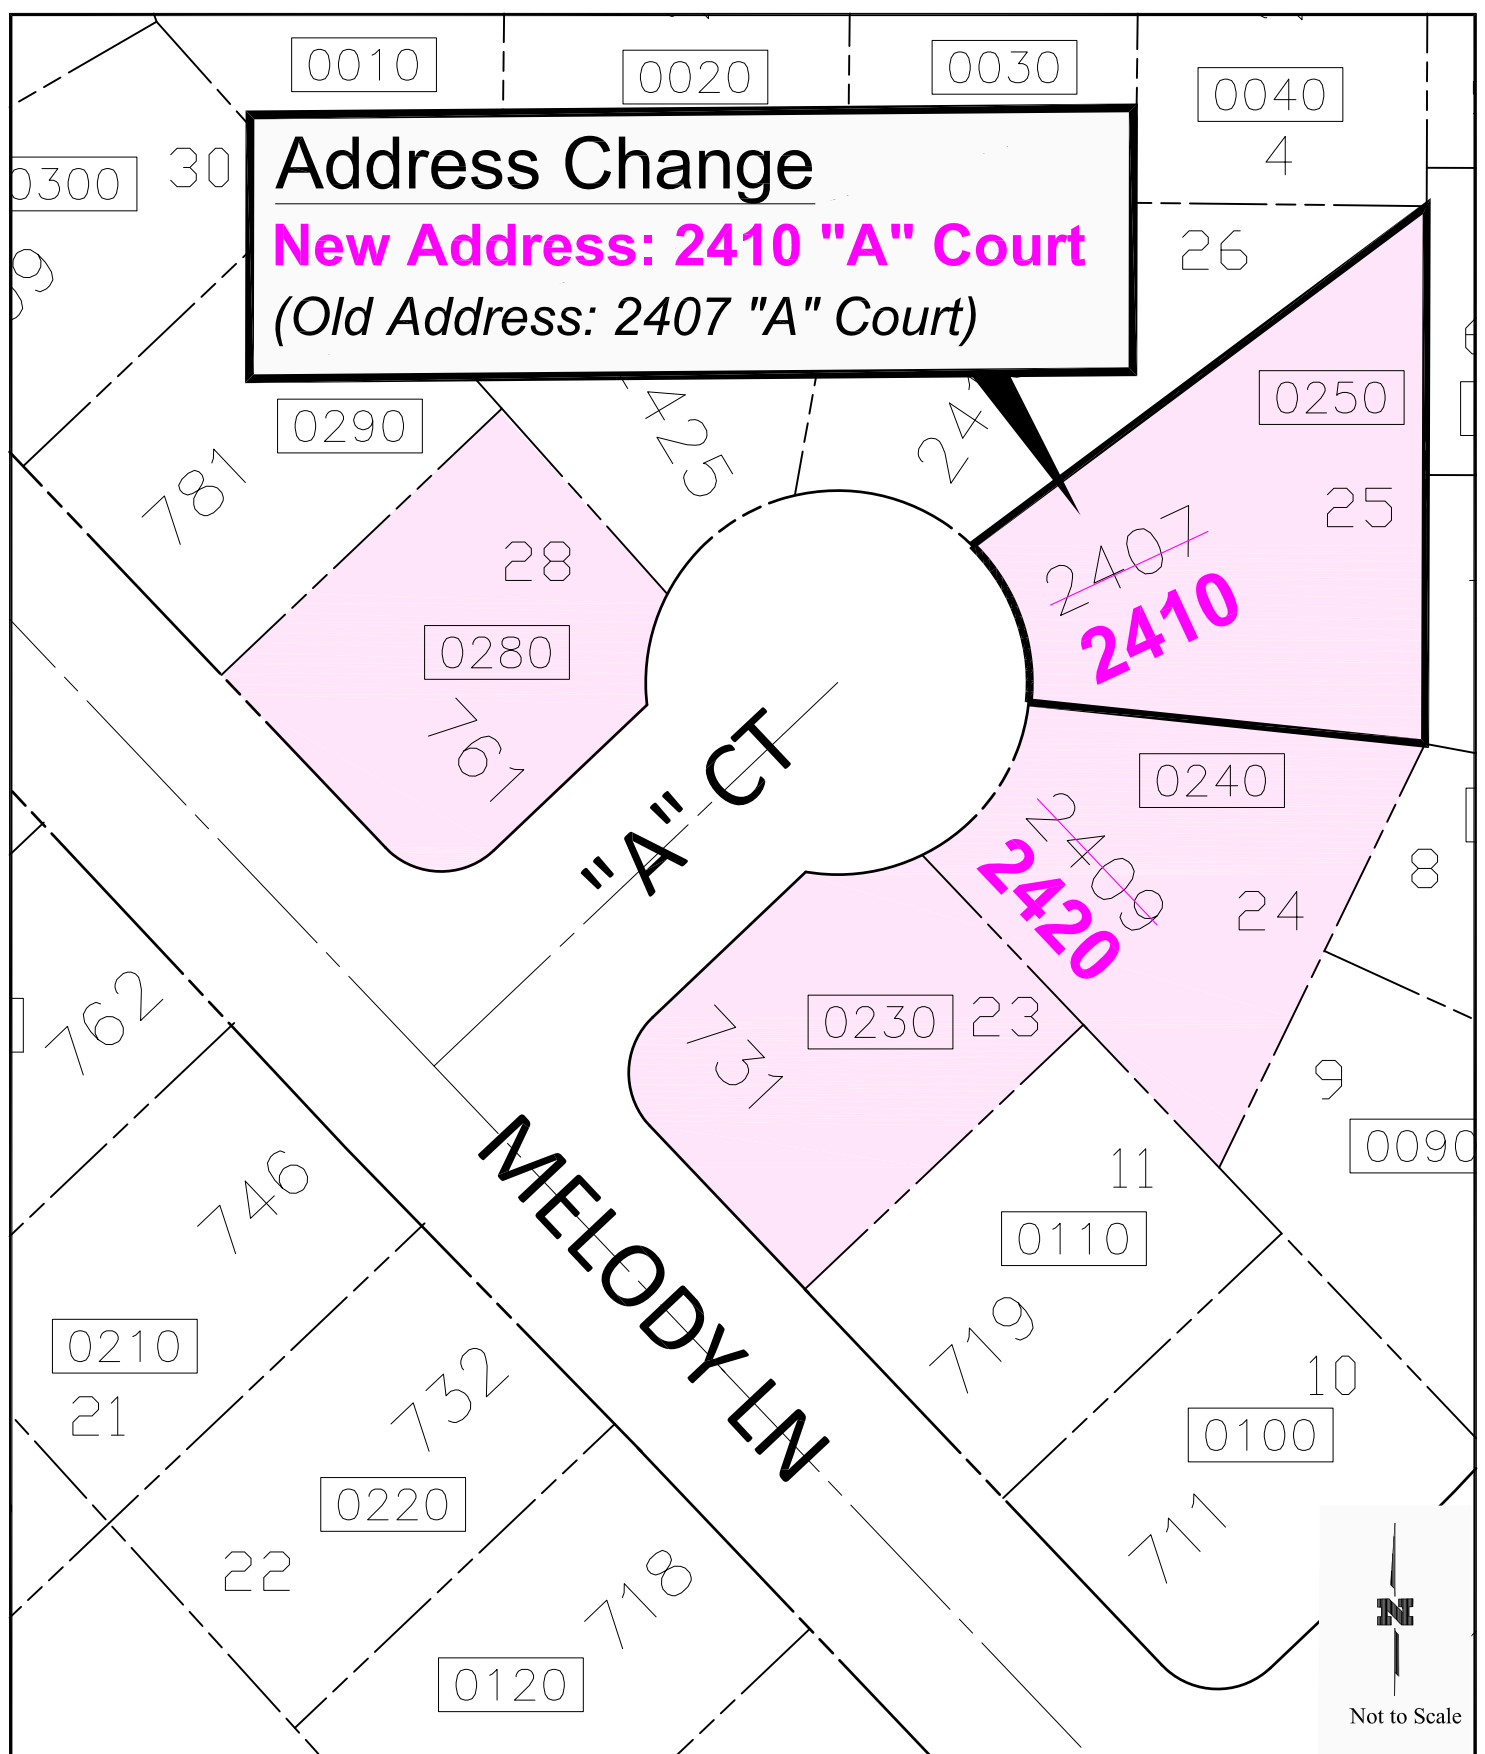

<i>Page No</i>	<i>New Address</i>	<i>Old Address</i>	<i>Parcel Number</i>
1-Overall Map			
2	2410 "A" Court	<i>2407 "A" Court</i>	543780-0250
3	2420 "A" Court	<i>2409 "A" Court</i>	543780-0240
4	2430 "A" Court	<i>731 "A" Court</i>	543780-0230
5	2435 "A" Court	<i>761 "A" Court</i>	543780-0280

Address Change
New Address: 2410 "A" Court
 (Old Address: 2407 "A" Court)

REVISIONS	DATE:
addresses assigned	01/07/2023
Parcel No: 543780-0250 (NE1/4, SEC 26, T20N, R6E, WM)	
DRAWN BY: KW	CHECKED BY: DS

City of Enumclaw
NEW ADDRESS
2410 "A" COURT
ENUMCLAW, WA 98022

PAGE NO.
 2 of 5

Address Change
New Address: 2420 "A" Court
 (Old Address: 2409 "A" Court)

REVISIONS	DATE:
addresses assigned	01/07/2023
Parcel No: 543780-0240 (NE1/4, SEC 26, T20N, R6E, WM)	
DRAWN BY: KW	CHECKED BY: DS

City of Enumclaw
NEW ADDRESS
2430 "A" COURT
ENUMCLAW, WA 98022

Address Change
New Address: 2435 "A" Court
 (Old Address: 761 "A" Court)

REVISIONS	DATE:
addresses assigned	01/07/2023
Parcel No: 543780-0280 (NE1/4, SEC 26, T20N, R6E, WM)	
DRAWN BY: KW	CHECKED BY: DS