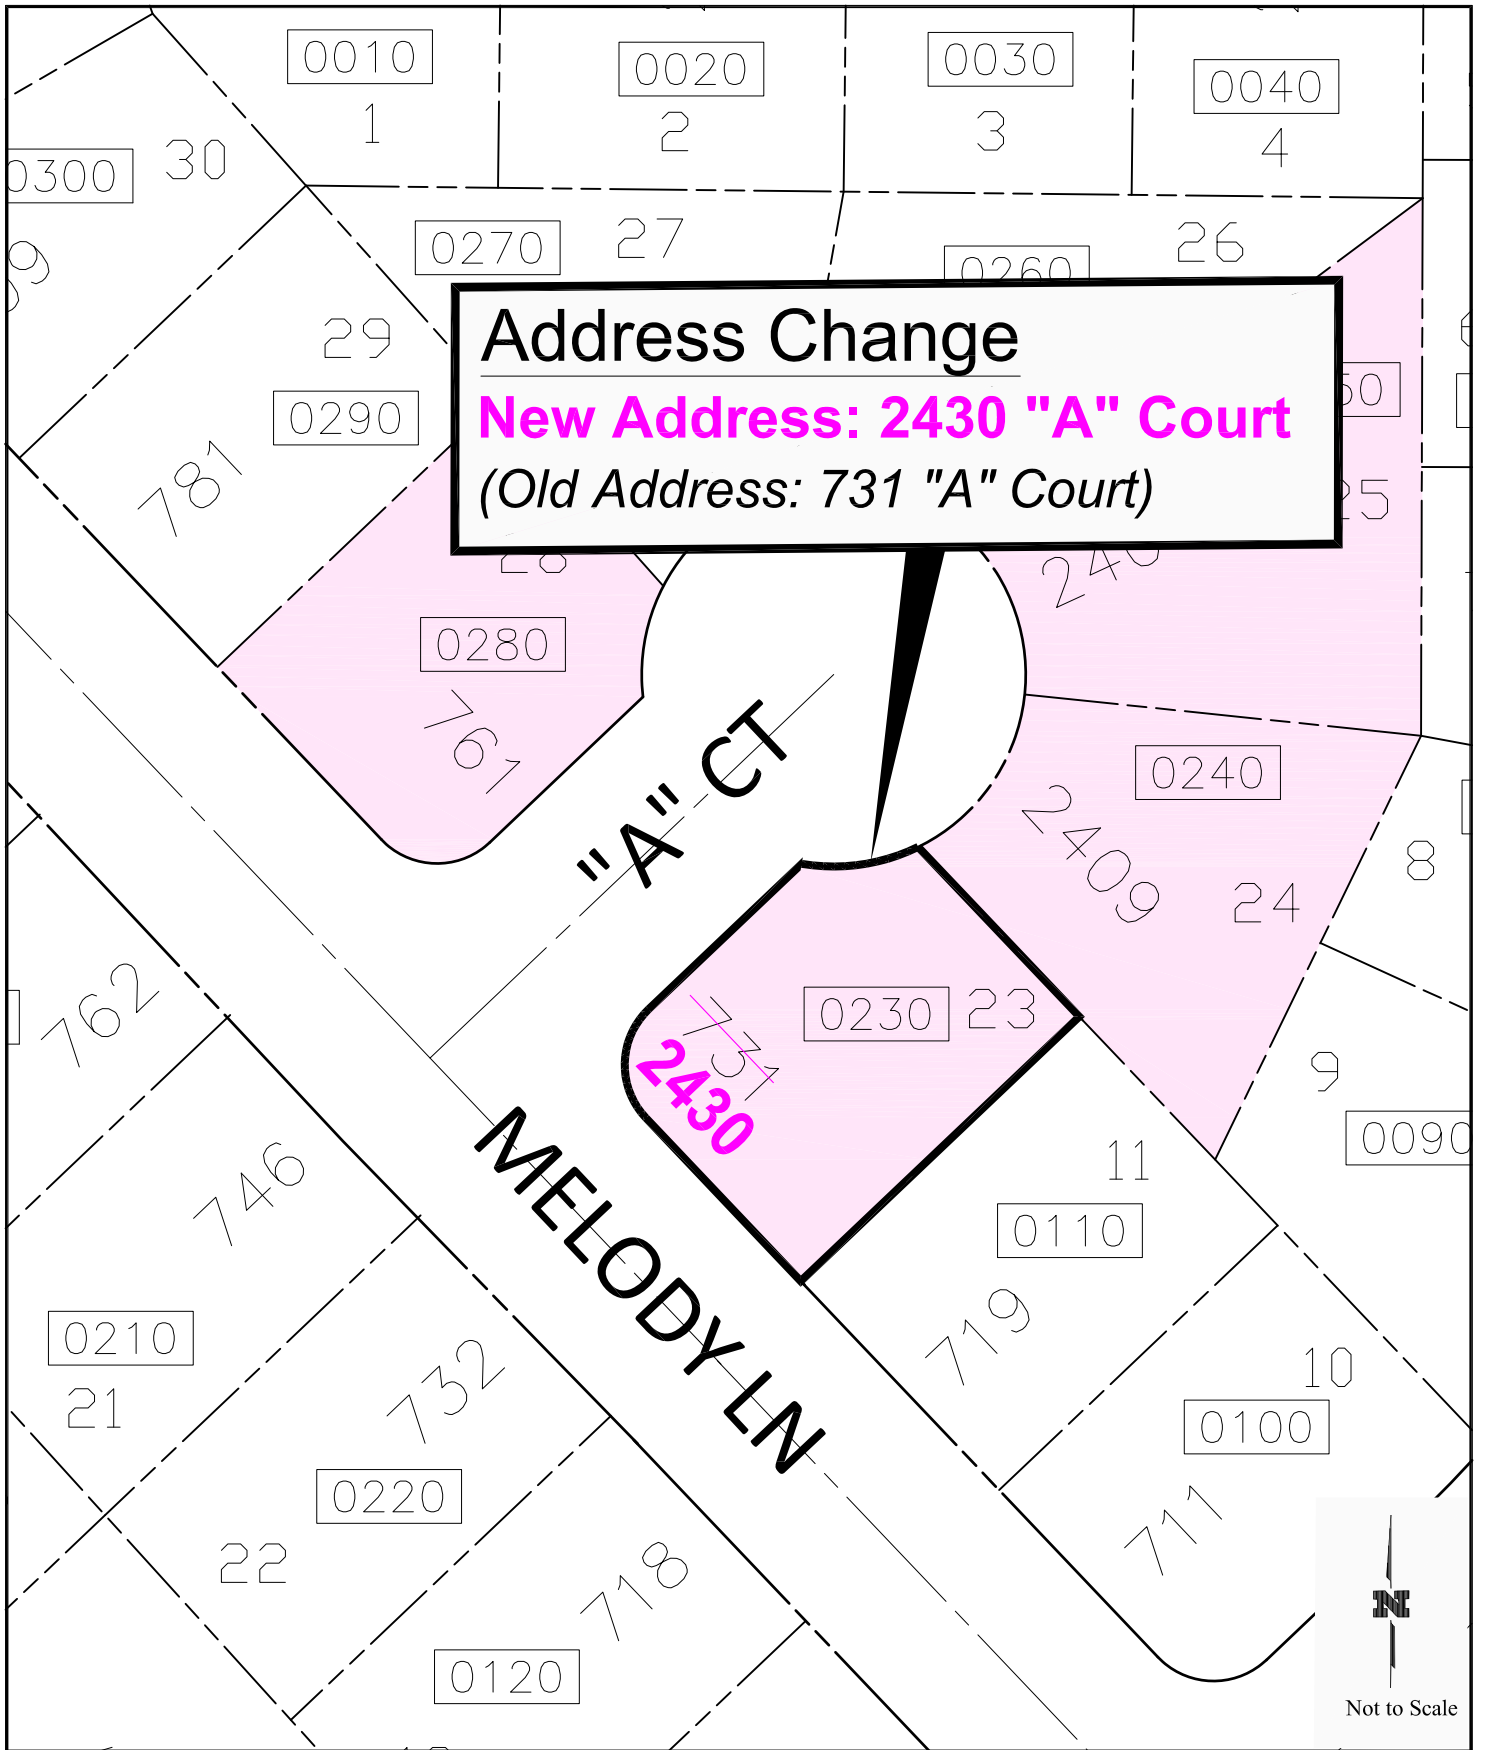

REVISIONS	DATE:
addresses assigned	01/07/2023
Parcel No: 543780-0230 (NE1/4, SEC 26, T20N, R6E, WM)	
DRAWN BY: KW	CHECKED BY: DS