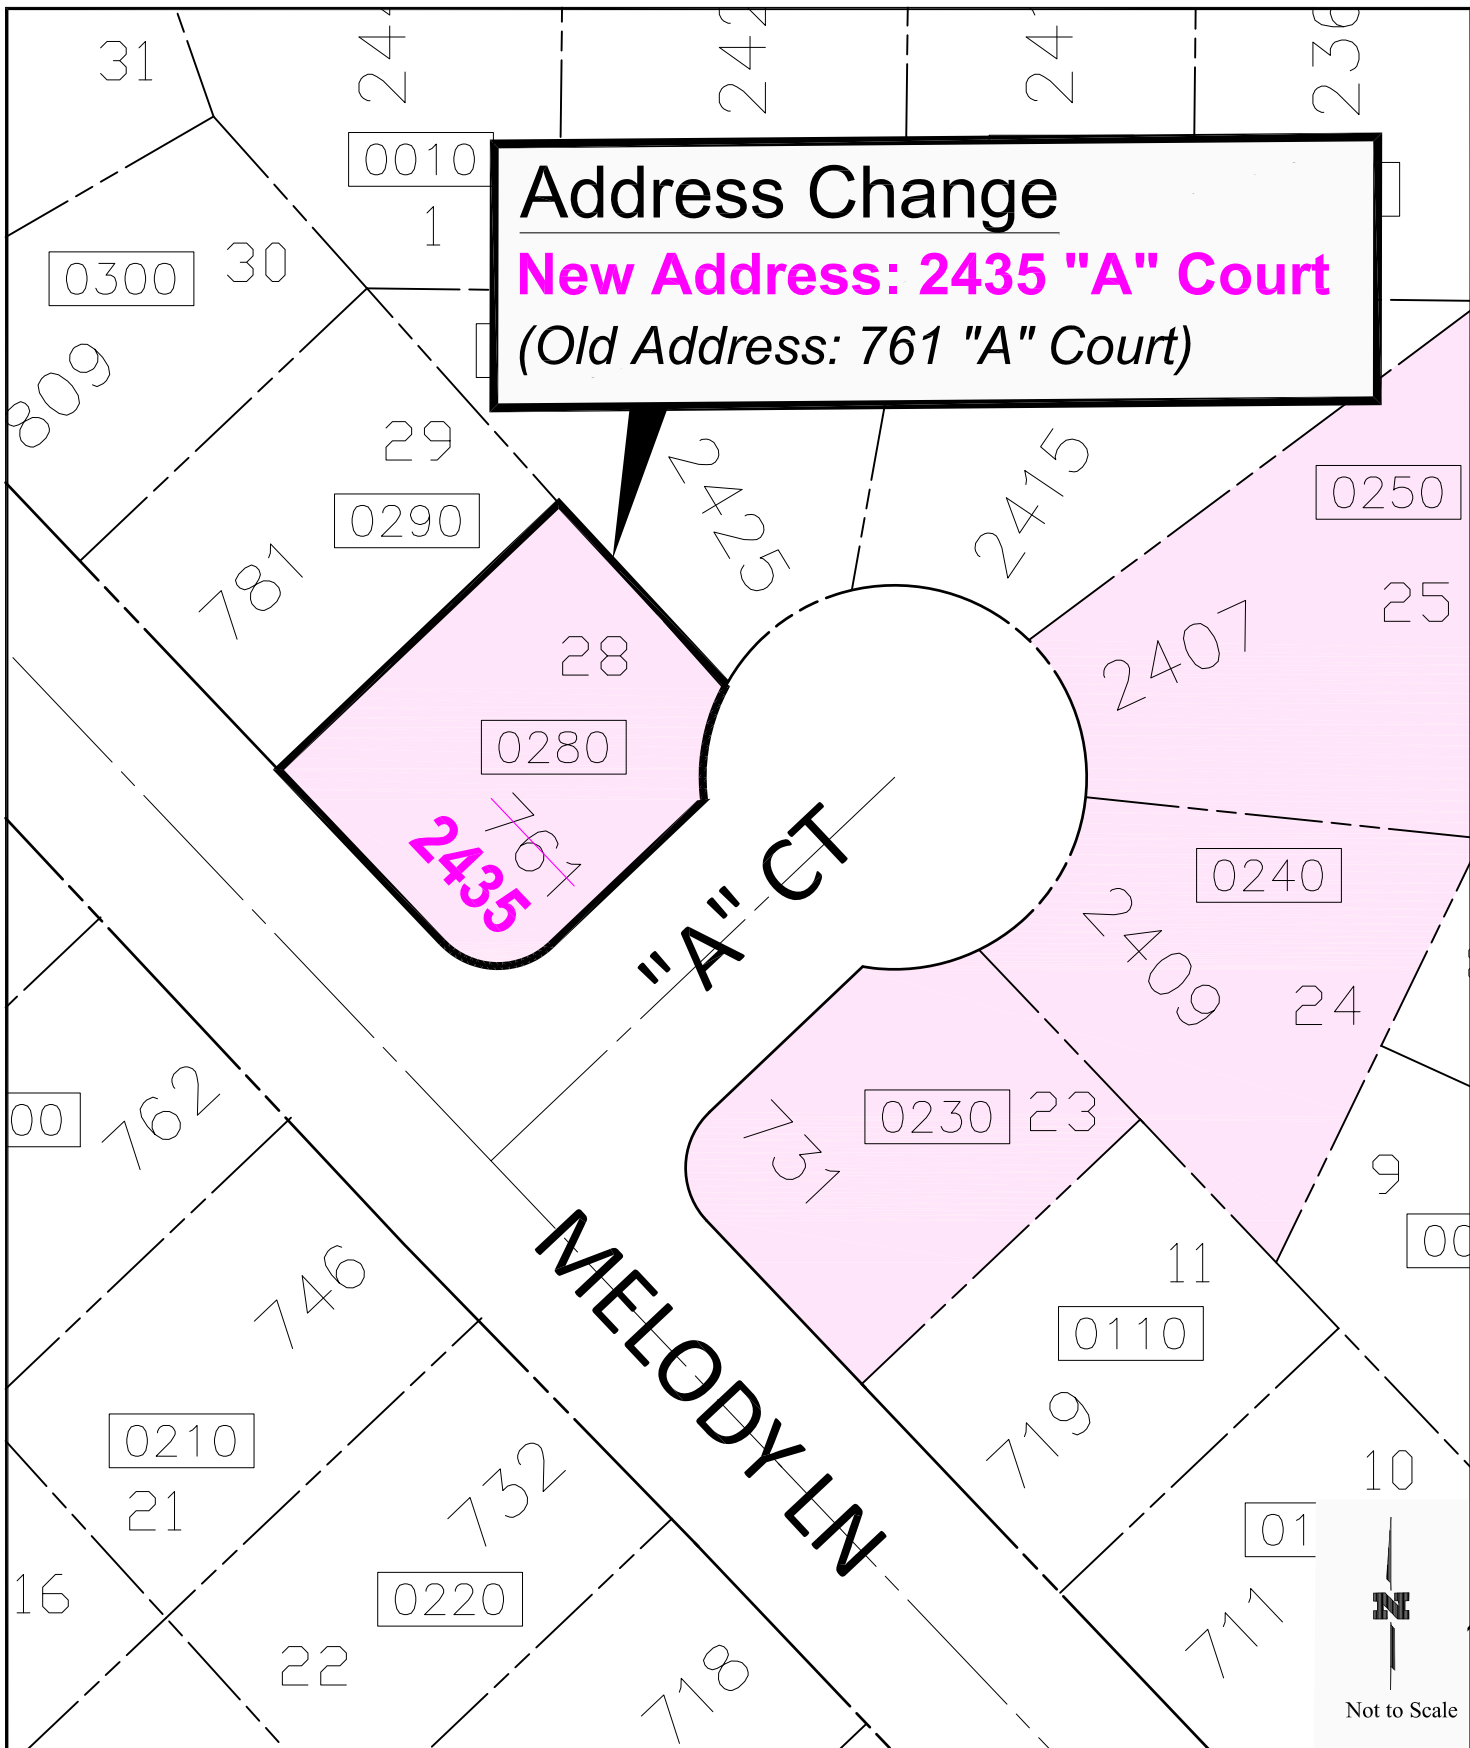

<i>Page No</i>	<i>New Address</i>	<i>Old Address</i>	<i>Parcel Number</i>
1-Overall Map			
2	2410 "A" Court	<i>2407 "A" Court</i>	543780-0250
3	2420 "A" Court	<i>2409 "A" Court</i>	543780-0240
4	2430 "A" Court	<i>731 "A" Court</i>	543780-0230
5	2435 "A" Court	<i>761 "A" Court</i>	543780-0280

Address Change
New Address: 2410 "A" Court
 (Old Address: 2407 "A" Court)

REVISIONS	DATE:
addresses assigned	01/07/2023
Parcel No: 543780-0250 (NE1/4, SEC 26, T20N, R6E, WM)	
DRAWN BY: KW	CHECKED BY: DS

City of Enumclaw
NEW ADDRESS
2420 "A" COURT
ENUMCLAW, WA 98022

PAGE NO.
 3 of 5

REVISIONS	DATE:
addresses assigned	01/07/2023
Parcel No: 543780-0230 (NE1/4, SEC 26, T20N, R6E, WM)	
DRAWN BY: KW	CHECKED BY: DS

City of Enumclaw
NEW ADDRESS
2430 "A" COURT
ENUMCLAW, WA 98022

Address Change
New Address: 2435 "A" Court
 (Old Address: 761 "A" Court)

REVISIONS	DATE:
addresses assigned	01/07/2023
Parcel No: 543780-0280 (NE1/4, SEC 26, T20N, R6E, WM)	
DRAWN BY: KW	CHECKED BY: DS