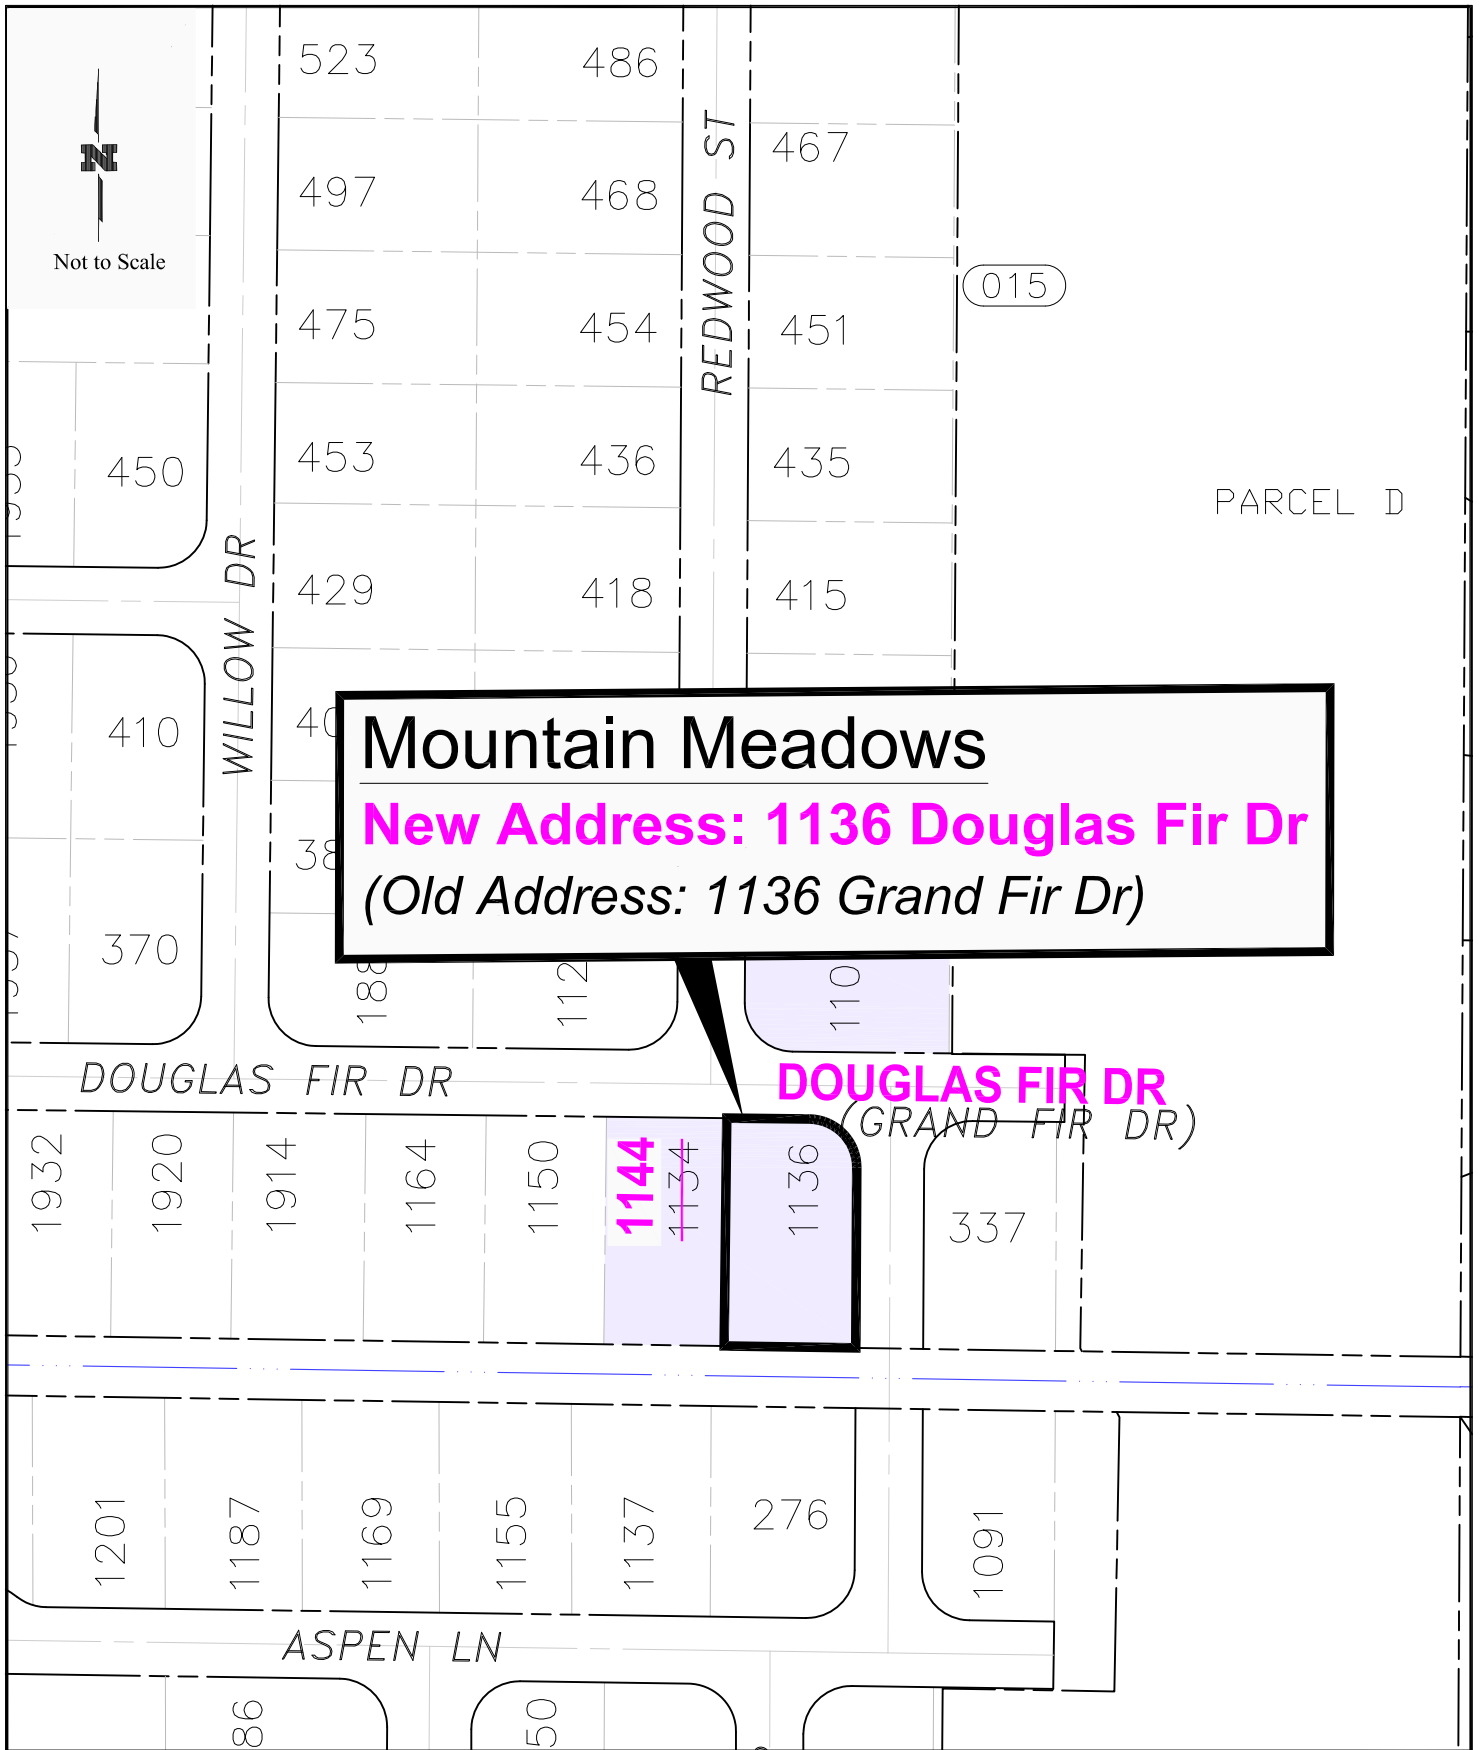

Not to Scale

Mountain Meadows
New Address: 1103 Douglas Fir Dr
(Old Address: 1103 Grand Fir Dr)

DOUGLAS FIR DR
 (GRAND FIR DR)

REVISIONS	DATE:
addresses assigned	04/08/2021
(NW1/4, SEC 25, T20N, R6E, WM)	
(NE1/4, SEC 26, T20N, R6E, WM)	
DRAWN BY: KW CHECKED BY: CP	

City of Enumclaw
MOUNTAIN MEADOWS
PROPOSED STREET NAMES
ENUMCLAW, WA 98022

Mountain Meadows
New Address: 1136 Douglas Fir Dr
(Old Address: 1136 Grand Fir Dr)

REVISIONS	DATE:
addresses assigned	04/08/2021
(NW1/4, SEC 25, T20N, R6E, WM)	
(NE1/4, SEC 26, T20N, R6E, WM)	
DRAWN BY: KW CHECKED BY: CP	

TRACT "A"

TRACT "B"

TRACT "D"

Mountain Meadows
New Address: 2043 Douglas Fir Dr
 (Old Address: 2073 Grand Fir Dr)

2073
2043

DOUGLAS FIR DR (GRAND FIR DR)

GRAND FIR DR

REVISIONS	DATE:
addresses assigned	01/18/2022
(NW1/4, SEC 25, T20N, R6E, WM)	
(NE1/4, SEC 26, T20N, R6E, WM)	
DRAWN BY: KW CHECKED BY: CP	

(Old Address: 2055 Grand Fir Dr)

DOUGLAS FIR DR (GRAND FIR DR)

GRAND FIR DR

REVISIONS	DATE:
addresses assigned	04/08/2021
(NW1/4, SEC 25, T20N, R6E, WM)	
(NE1/4, SEC 26, T20N, R6E, WM)	
DRAWN BY: KW CHECKED BY: CP	