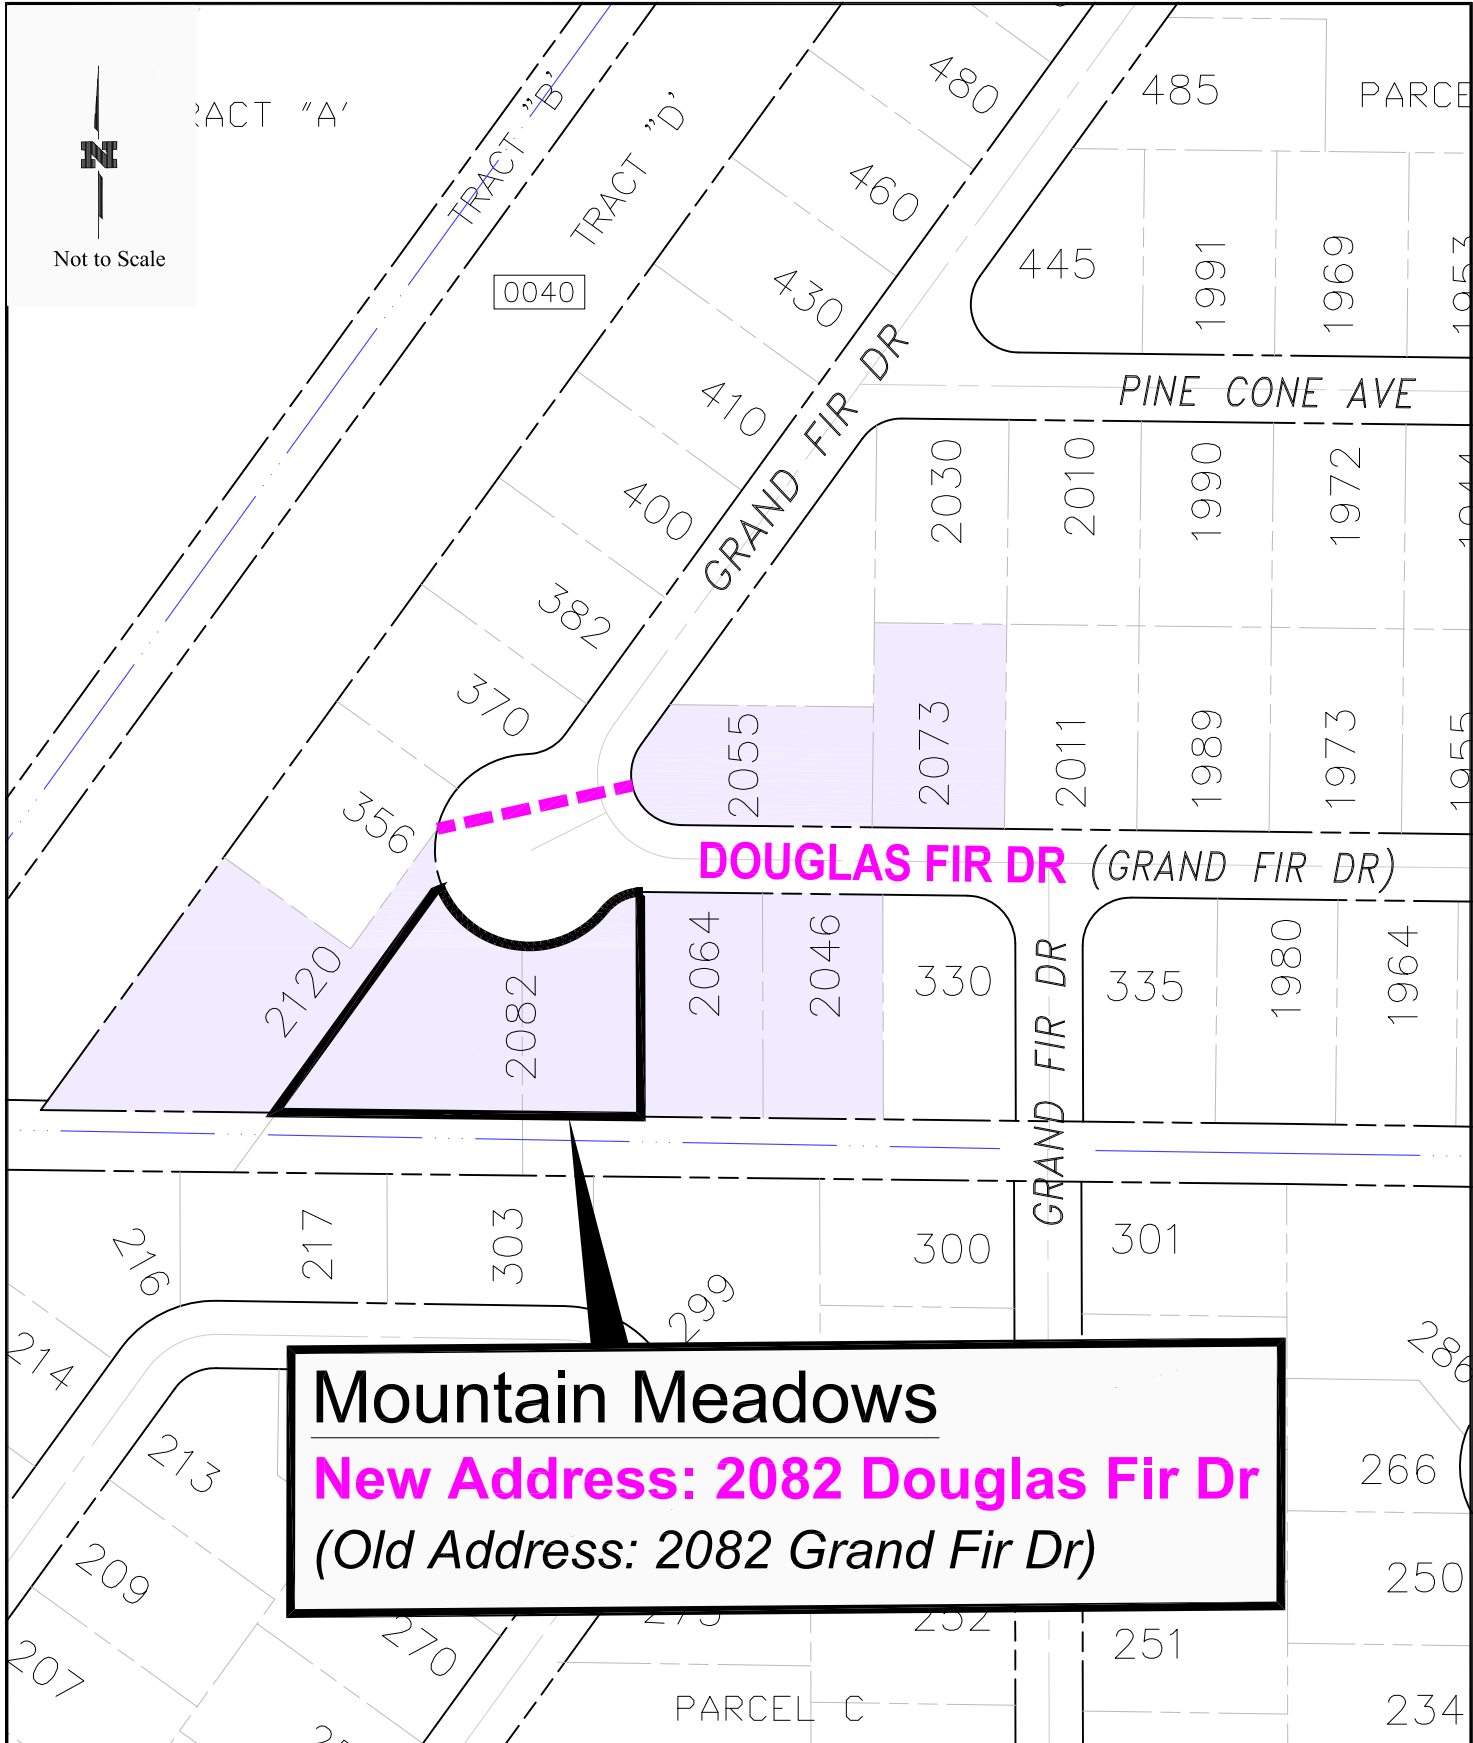

(Old Address: 2055 Grand Fir Dr)

DOUGLAS FIR DR (GRAND FIR DR)

GRAND FIR DR

REVISIONS	DATE:
addresses assigned	04/08/2021
(NW1/4, SEC 25, T20N, R6E, WM)	
(NE1/4, SEC 26, T20N, R6E, WM)	
DRAWN BY: KW CHECKED BY: CP	

City of Enumclaw
MOUNTAIN MEADOWS
PROPOSED STREET NAMES
ENUMCLAW, WA 98022

PAGE NO.
 1 of 1

Not to Scale

Mountain Meadows
New Address: 2064 Douglas Fir Dr
 (Old Address: 2064 Grand Fir Dr)

REVISIONS	DATE:
addresses assigned	04/08/2021
(NW1/4, SEC 25, T20N, R6E, WM)	
(NE1/4, SEC 26, T20N, R6E, WM)	
DRAWN BY: KW	CHECKED BY: CP

City of Enumclaw
MOUNTAIN MEADOWS
PROPOSED STREET NAMES
ENUMCLAW, WA 98022

PAGE NO.
 1 of 1

Mountain Meadows
New Address: 2082 Douglas Fir Dr
(Old Address: 2082 Grand Fir Dr)

REVISIONS	DATE:
addresses assigned	04/08/2021
(NW1/4, SEC 25, T20N, R6E, WM)	
(NE1/4, SEC 26, T20N, R6E, WM)	
DRAWN BY: KW CHECKED BY: CP	

City of Enumclaw
MOUNTAIN MEADOWS
PROPOSED STREET NAMES
ENUMCLAW, WA 98022

PAGE NO.
1 of 1

Not to Scale

Mountain Meadows
New Address: 2120 Douglas Fir Dr
(Old Address: 2120 Grand Fir Dr)

REVISIONS	DATE:
addresses assigned	04/08/2021
(NW1/4, SEC 25, T20N, R6E, WM)	
(NE1/4, SEC 26, T20N, R6E, WM)	
DRAWN BY: KW	CHECKED BY: CP