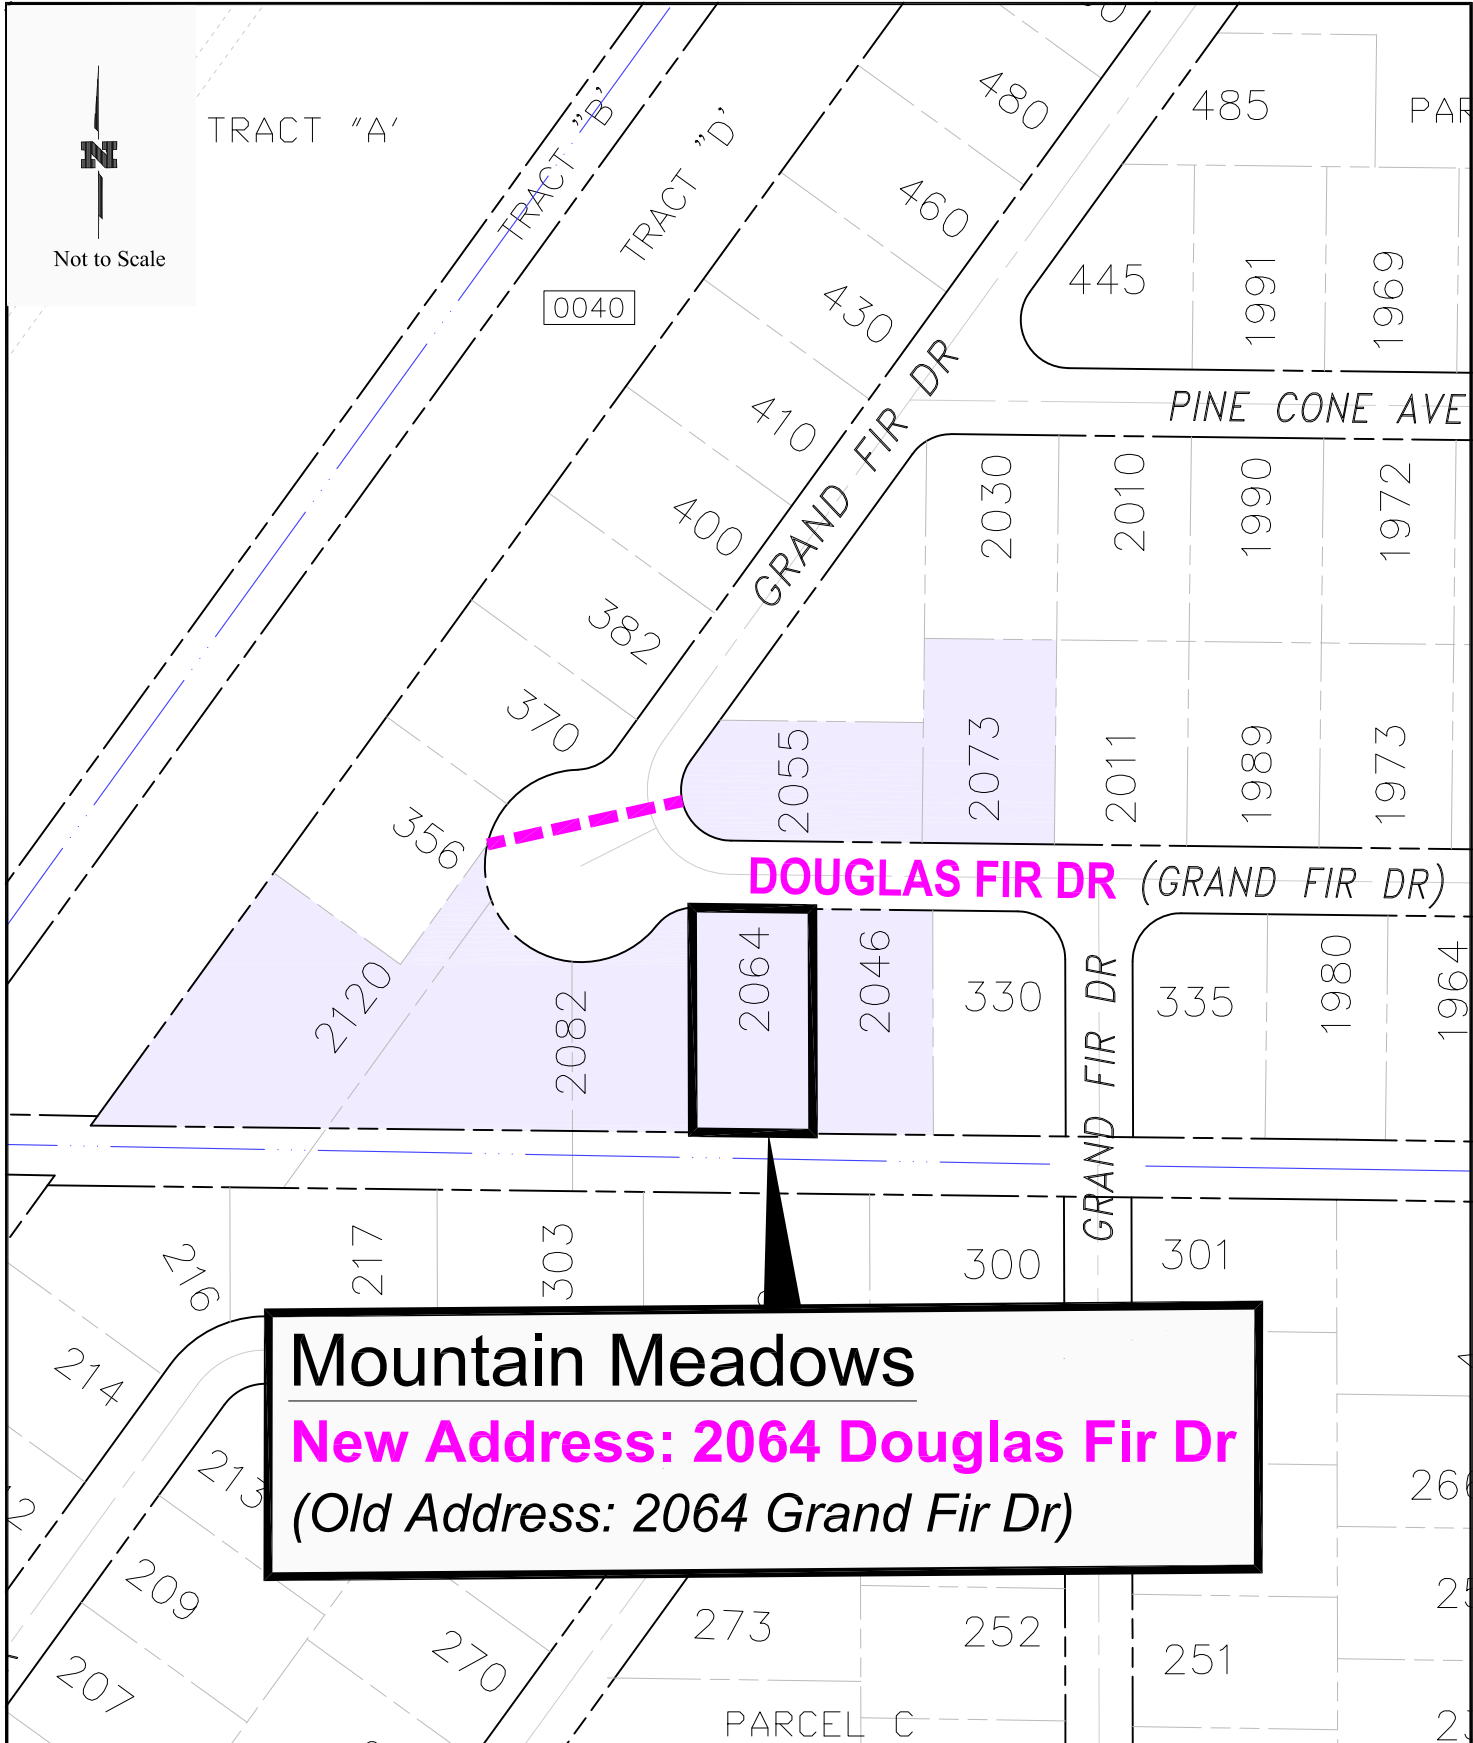

(Old Address: 2055 Grand Fir Dr)

DOUGLAS FIR DR (GRAND FIR DR)

GRAND FIR DR

REVISIONS	DATE:
addresses assigned	04/08/2021
(NW1/4, SEC 25, T20N, R6E, WM)	
(NE1/4, SEC 26, T20N, R6E, WM)	
DRAWN BY: KW CHECKED BY: CP	

City of Enumclaw
MOUNTAIN MEADOWS
PROPOSED STREET NAMES
ENUMCLAW, WA 98022

PAGE NO.
 1 of 1

Not to Scale

Mountain Meadows
New Address: 2064 Douglas Fir Dr
 (Old Address: 2064 Grand Fir Dr)

REVISIONS	DATE:
addresses assigned	04/08/2021
(NW1/4, SEC 25, T20N, R6E, WM)	
(NE1/4, SEC 26, T20N, R6E, WM)	
DRAWN BY: KW	CHECKED BY: CP