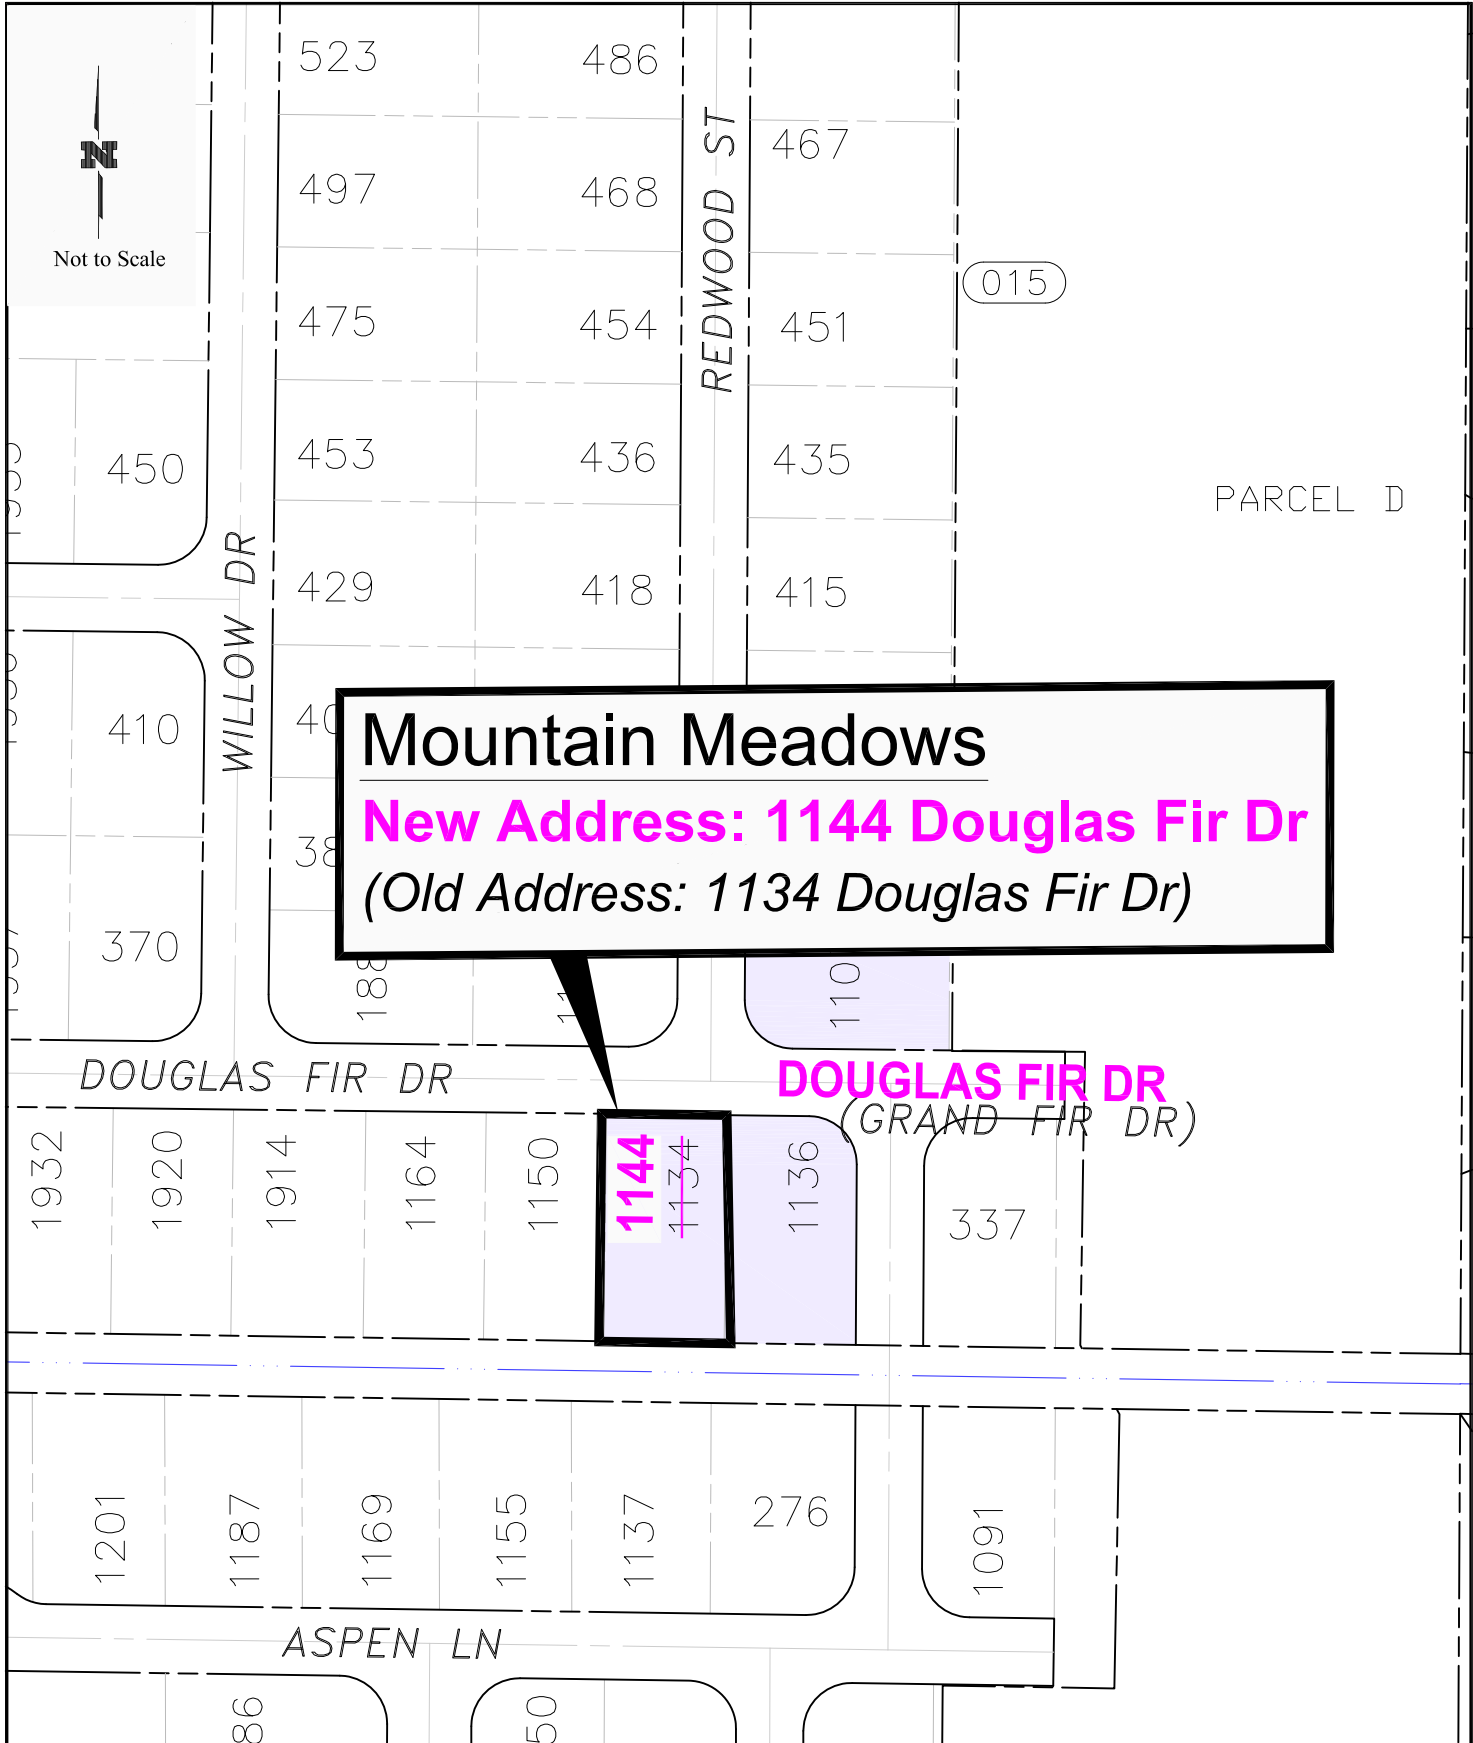

Mountain Meadows
New Address: 1144 Douglas Fir Dr
(Old Address: 1134 Douglas Fir Dr)

1144
~~1134~~

DOUGLAS FIR DR
(GRAND FIR DR)

REVISIONS	DATE:
addresses assigned	06/16/2021
(NW1/4, SEC 25, T20N, R6E, WM)	
(NE1/4, SEC 26, T20N, R6E, WM)	
DRAWN BY: KW CHECKED BY: CP	

City of Enumclaw
MOUNTAIN MEADOWS
PROPOSED STREET NAMES
ENUMCLAW, WA 98022