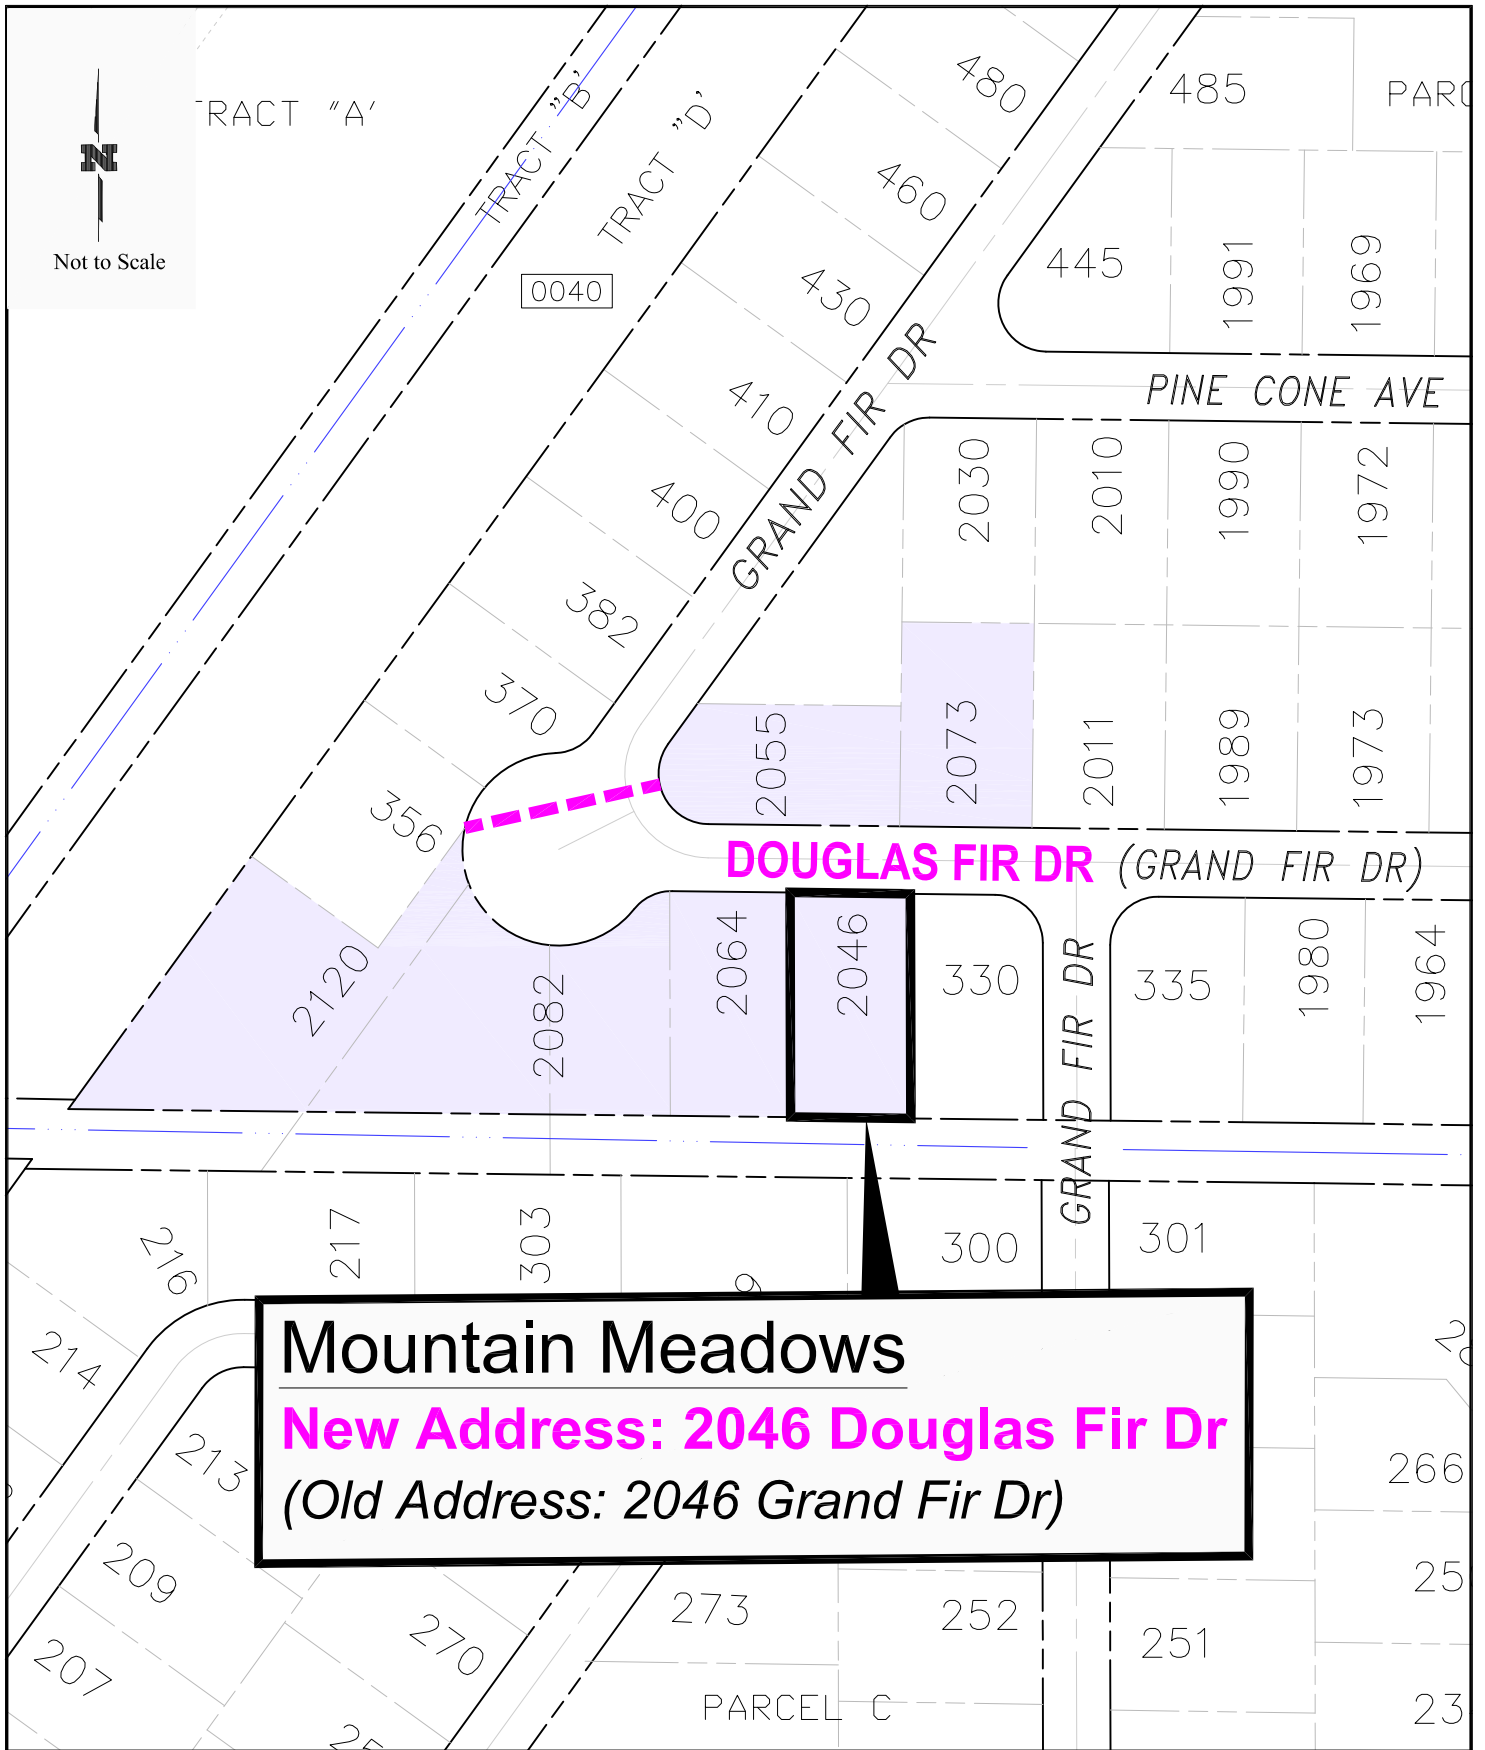

Not to Scale

Mountain Meadows
New Address: 1103 Douglas Fir Dr
(Old Address: 1103 Grand Fir Dr)

DOUGLAS FIR DR
 (GRAND FIR DR)

REVISIONS	DATE:
addresses assigned	04/08/2021
(NW1/4, SEC 25, T20N, R6E, WM)	
(NE1/4, SEC 26, T20N, R6E, WM)	
DRAWN BY: KW CHECKED BY: CP	

TRACT "A"

TRACT "B"

TRACT "D"

Mountain Meadows
New Address: 2043 Douglas Fir Dr
 (Old Address: 2073 Grand Fir Dr)

2073
2043

DOUGLAS FIR DR (GRAND FIR DR)

GRAND FIR DR

REVISIONS	DATE:
addresses assigned	01/18/2022
(NW1/4, SEC 25, T20N, R6E, WM)	
(NE1/4, SEC 26, T20N, R6E, WM)	
DRAWN BY: KW CHECKED BY: CP	

City of Enumclaw
MOUNTAIN MEADOWS
PROPOSED STREET NAMES
ENUMCLAW, WA 98022

PAGE NO.
 1 of 1

Mountain Meadows
New Address: 2046 Douglas Fir Dr
 (Old Address: 2046 Grand Fir Dr)

REVISIONS	DATE:
addresses assigned	04/08/2021
(NW1/4, SEC 25, T20N, R6E, WM)	
(NE1/4, SEC 26, T20N, R6E, WM)	
DRAWN BY: KW	CHECKED BY: CP

(Old Address: 2055 Grand Fir Dr)

DOUGLAS FIR DR (GRAND FIR DR)

GRAND FIR DR

REVISIONS	DATE:
addresses assigned	04/08/2021
(NW1/4, SEC 25, T20N, R6E, WM)	
(NE1/4, SEC 26, T20N, R6E, WM)	
DRAWN BY: KW CHECKED BY: CP	