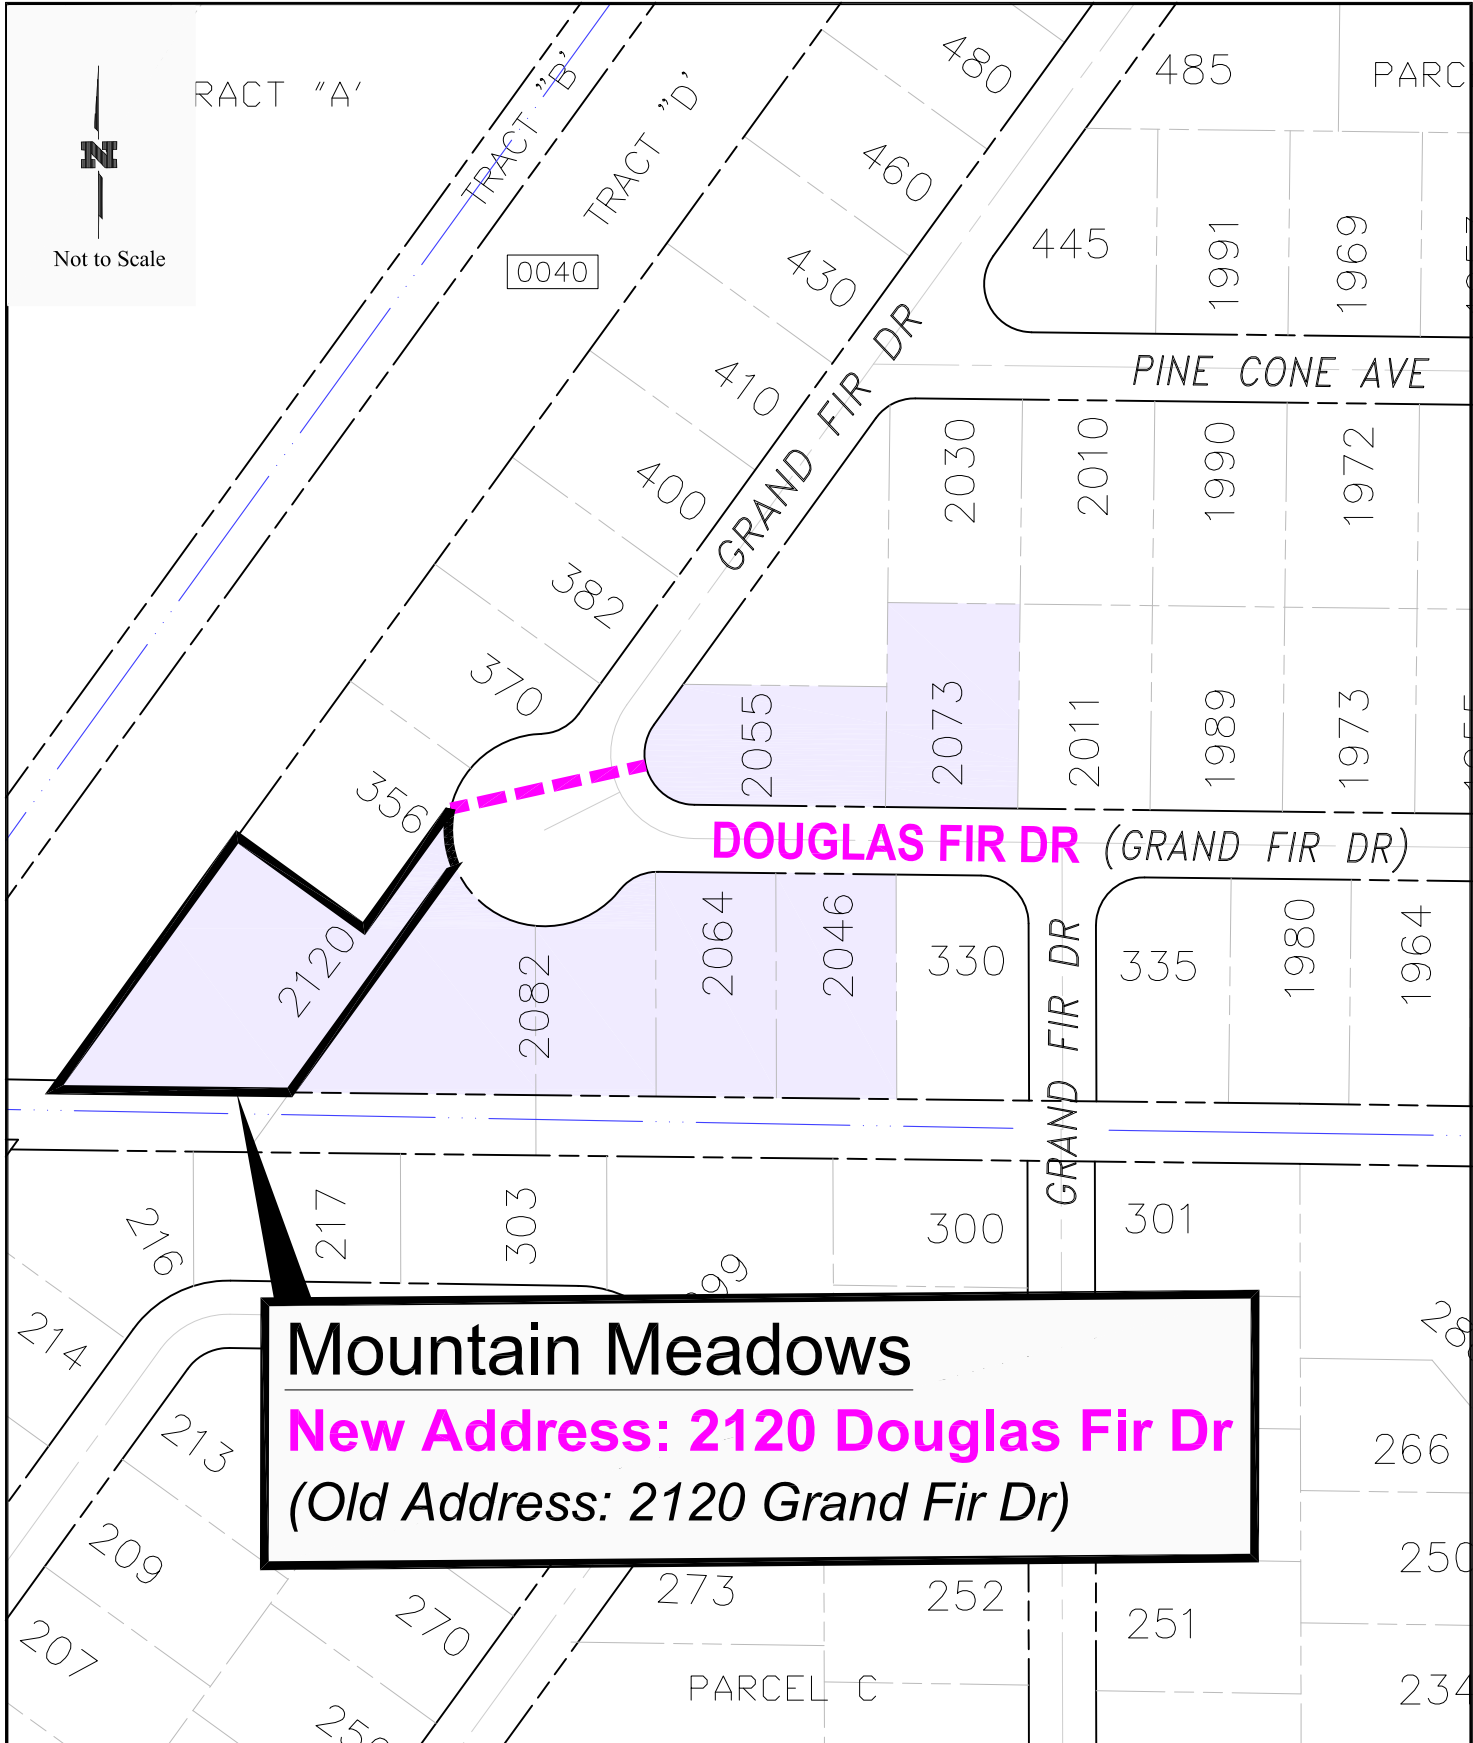

(Old Address: 2055 Grand Fir Dr)

DOUGLAS FIR DR (GRAND FIR DR)

GRAND FIR DR

REVISIONS	DATE:
addresses assigned	04/08/2021
(NW1/4, SEC 25, T20N, R6E, WM)	
(NE1/4, SEC 26, T20N, R6E, WM)	
DRAWN BY: KW CHECKED BY: CP	

City of Enumclaw
MOUNTAIN MEADOWS
PROPOSED STREET NAMES
ENUMCLAW, WA 98022

PAGE NO.
 1 of 1

Mountain Meadows
New Address: 2082 Douglas Fir Dr
(Old Address: 2082 Grand Fir Dr)

REVISIONS	DATE:
addresses assigned	04/08/2021
(NW1/4, SEC 25, T20N, R6E, WM)	
(NE1/4, SEC 26, T20N, R6E, WM)	
DRAWN BY: KW CHECKED BY: CP	

City of Enumclaw
MOUNTAIN MEADOWS
PROPOSED STREET NAMES
ENUMCLAW, WA 98022

PAGE NO.
1 of 1

Not to Scale

Mountain Meadows
New Address: 2120 Douglas Fir Dr
(Old Address: 2120 Grand Fir Dr)

REVISIONS	DATE:
addresses assigned	04/08/2021
(NW1/4, SEC 25, T20N, R6E, WM)	
(NE1/4, SEC 26, T20N, R6E, WM)	
DRAWN BY: KW	CHECKED BY: CP