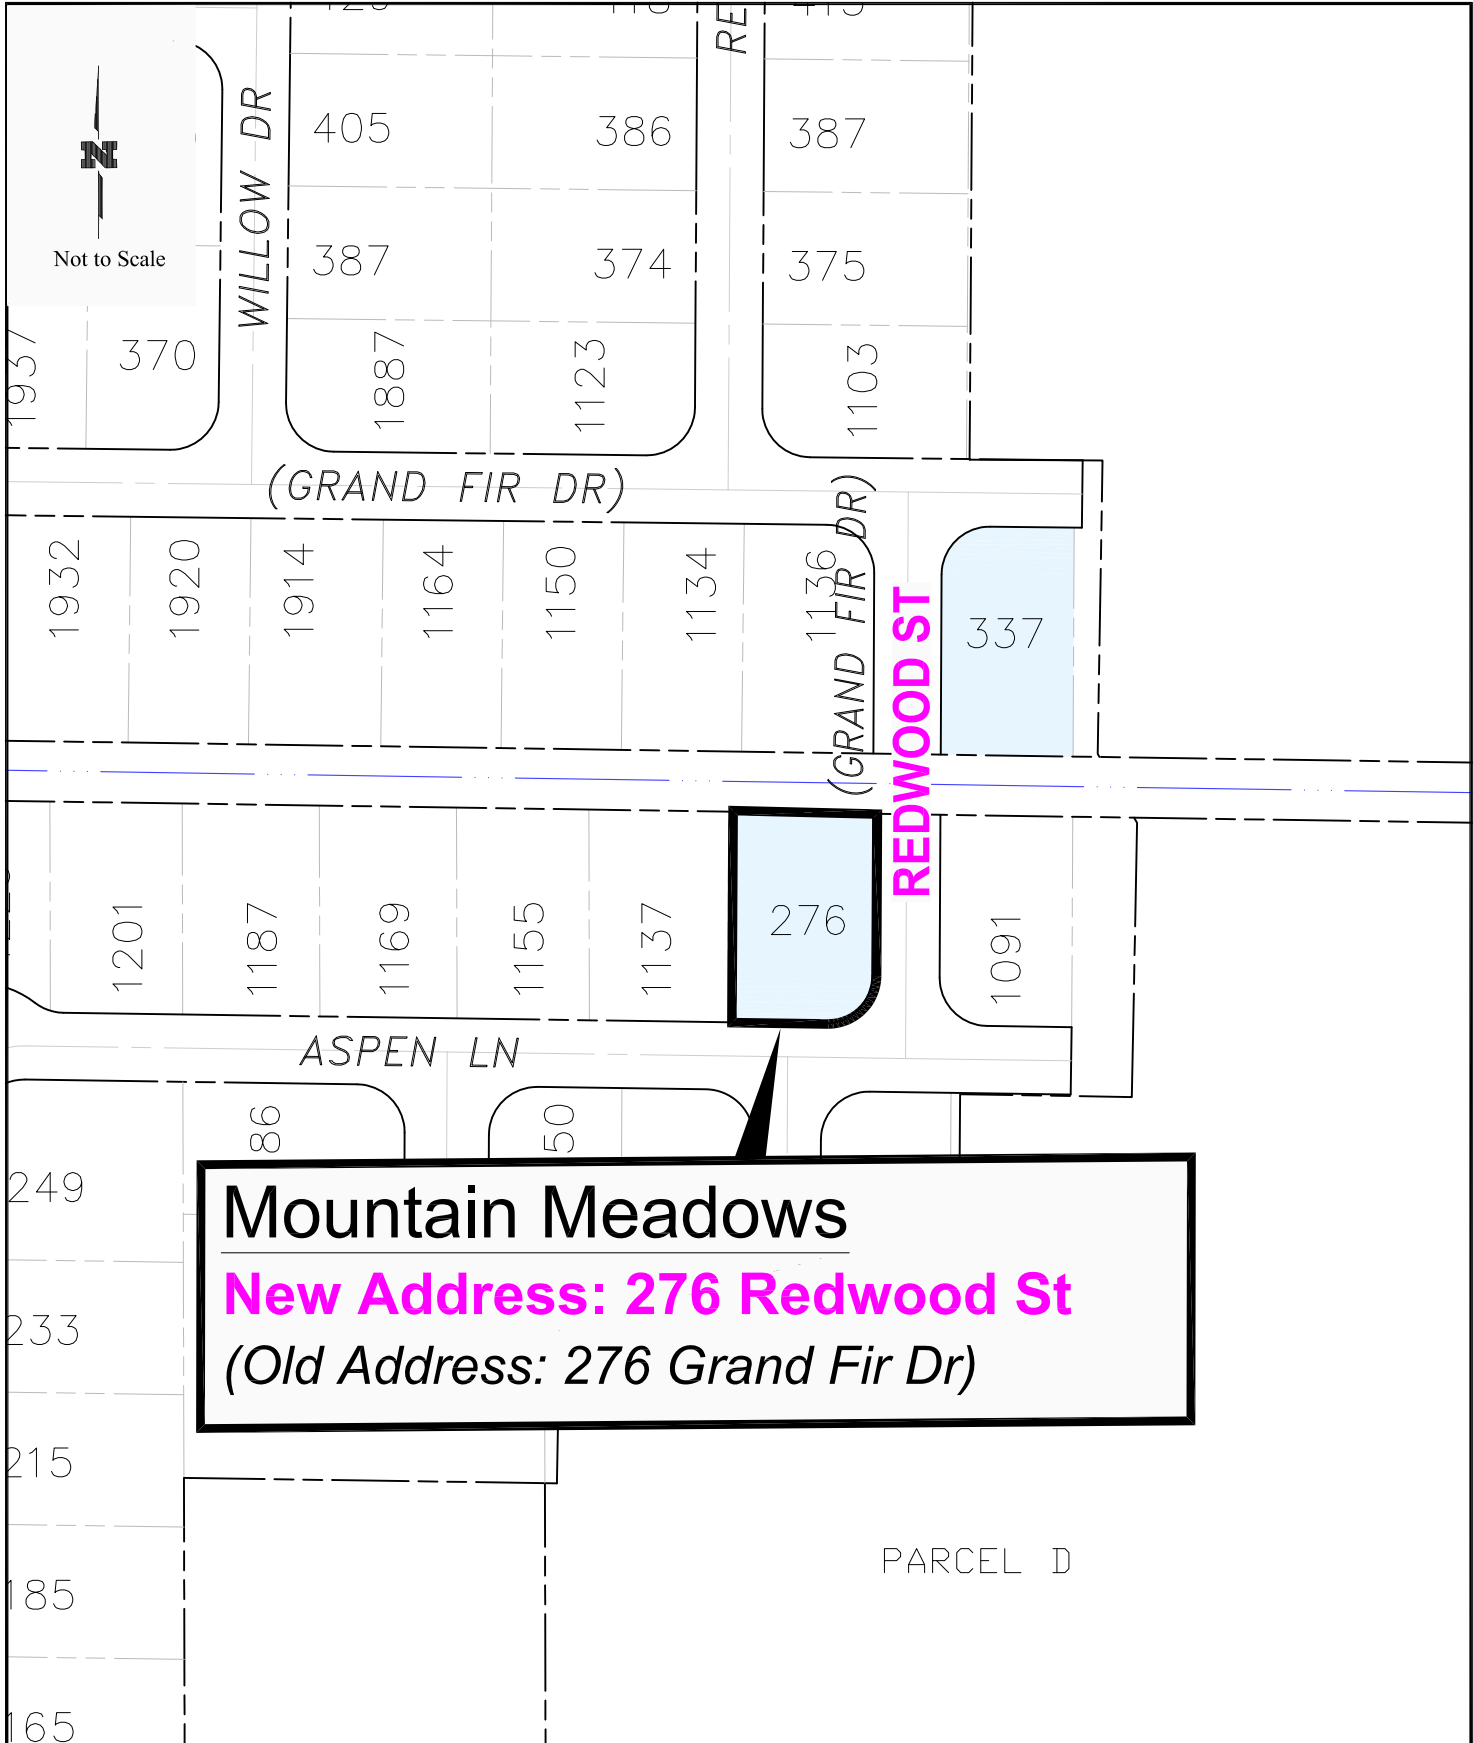

Not to Scale

Mountain Meadows
New Address: 337 Redwood St
(Old Address: 337 Grand Fir Dr)

REVISIONS	DATE:
addresses assigned	04/08/2021
(NW1/4, SEC 25, T20N, R6E, WM)	
(NE1/4, SEC 26, T20N, R6E, WM)	
DRAWN BY: KW CHECKED BY: CP	

City of Enumclaw
MOUNTAIN MEADOWS
PROPOSED STREET NAMES
ENUMCLAW, WA 98022

PAGE NO.
 1 of 1

Not to Scale

Mountain Meadows
New Address: 276 Redwood St
(Old Address: 276 Grand Fir Dr)

PARCEL D

REVISIONS	DATE:
addresses assigned	04/08/2021
(NW1/4, SEC 25, T20N, R6E, WM)	
(NE1/4, SEC 26, T20N, R6E, WM)	
DRAWN BY: KW CHECKED BY: CP	