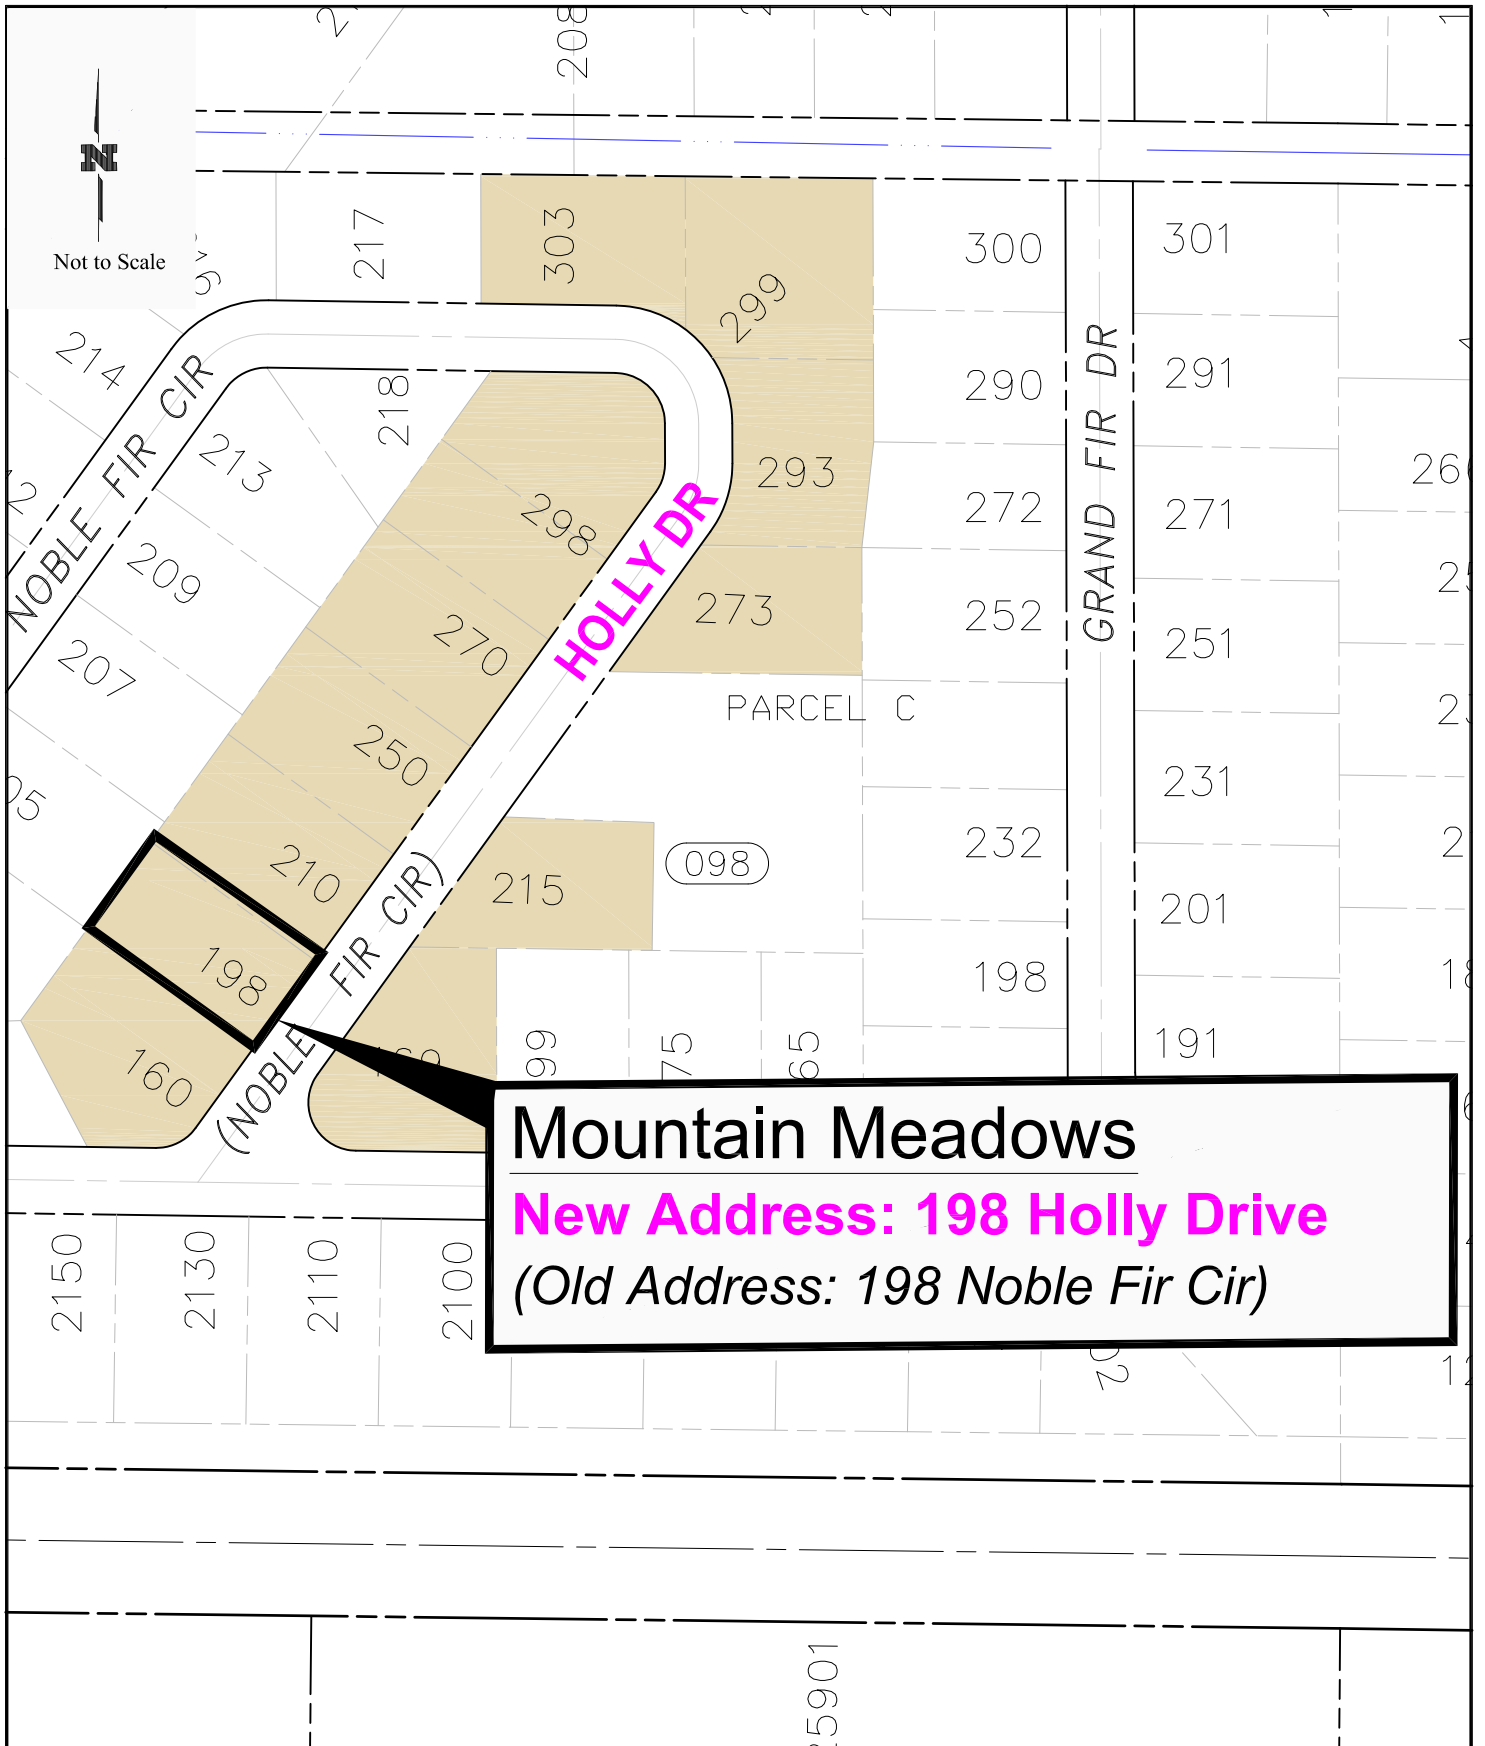

**Mountain Meadows**  
**New Address: 160 Holly Drive**  
*(Old Address: 160 Noble Fir Cir)*

REVISIONS	DATE:
addresses assigned	12/16/2021
(NW1/4, SEC 25, T20N, R6E, WM)	
(NE1/4, SEC 26, T20N, R6E, WM)	
DRAWN BY: KW    CHECKED BY: CP	

City of Enumclaw  
**MOUNTAIN MEADOWS**  
**PROPOSED STREET NAMES**  
**ENUMCLAW, WA 98022**

**Mountain Meadows**  
**New Address: 169 Holly Drive**  
*(Old Address: 169 Noble Fir Cir)*

REVISIONS	DATE:
addresses assigned	12/16/2021
(NW1/4, SEC 25, T20N, R6E, WM)	
(NE1/4, SEC 26, T20N, R6E, WM)	
DRAWN BY: KW    CHECKED BY: CP	

City of Enumclaw  
**MOUNTAIN MEADOWS**  
**PROPOSED STREET NAMES**  
**ENUMCLAW, WA 98022**

**Mountain Meadows**  
**New Address: 198 Holly Drive**  
*(Old Address: 198 Noble Fir Cir)*

REVISIONS	DATE:
addresses assigned	12/16/2021
(NW1/4, SEC 25, T20N, R6E, WM)	
(NE1/4, SEC 26, T20N, R6E, WM)	
DRAWN BY: KW    CHECKED BY: CP	

City of Enumclaw  
**MOUNTAIN MEADOWS**  
**PROPOSED STREET NAMES**  
**ENUMCLAW, WA 98022**

**Mountain Meadows**  
**New Address: 210 Holly Drive**  
*(Old Address: 210 Noble Fir Cir)*

REVISIONS	DATE:
addresses assigned	12/16/2021
(NW1/4, SEC 25, T20N, R6E, WM)	
(NE1/4, SEC 26, T20N, R6E, WM)	
DRAWN BY: KW    CHECKED BY: CP	