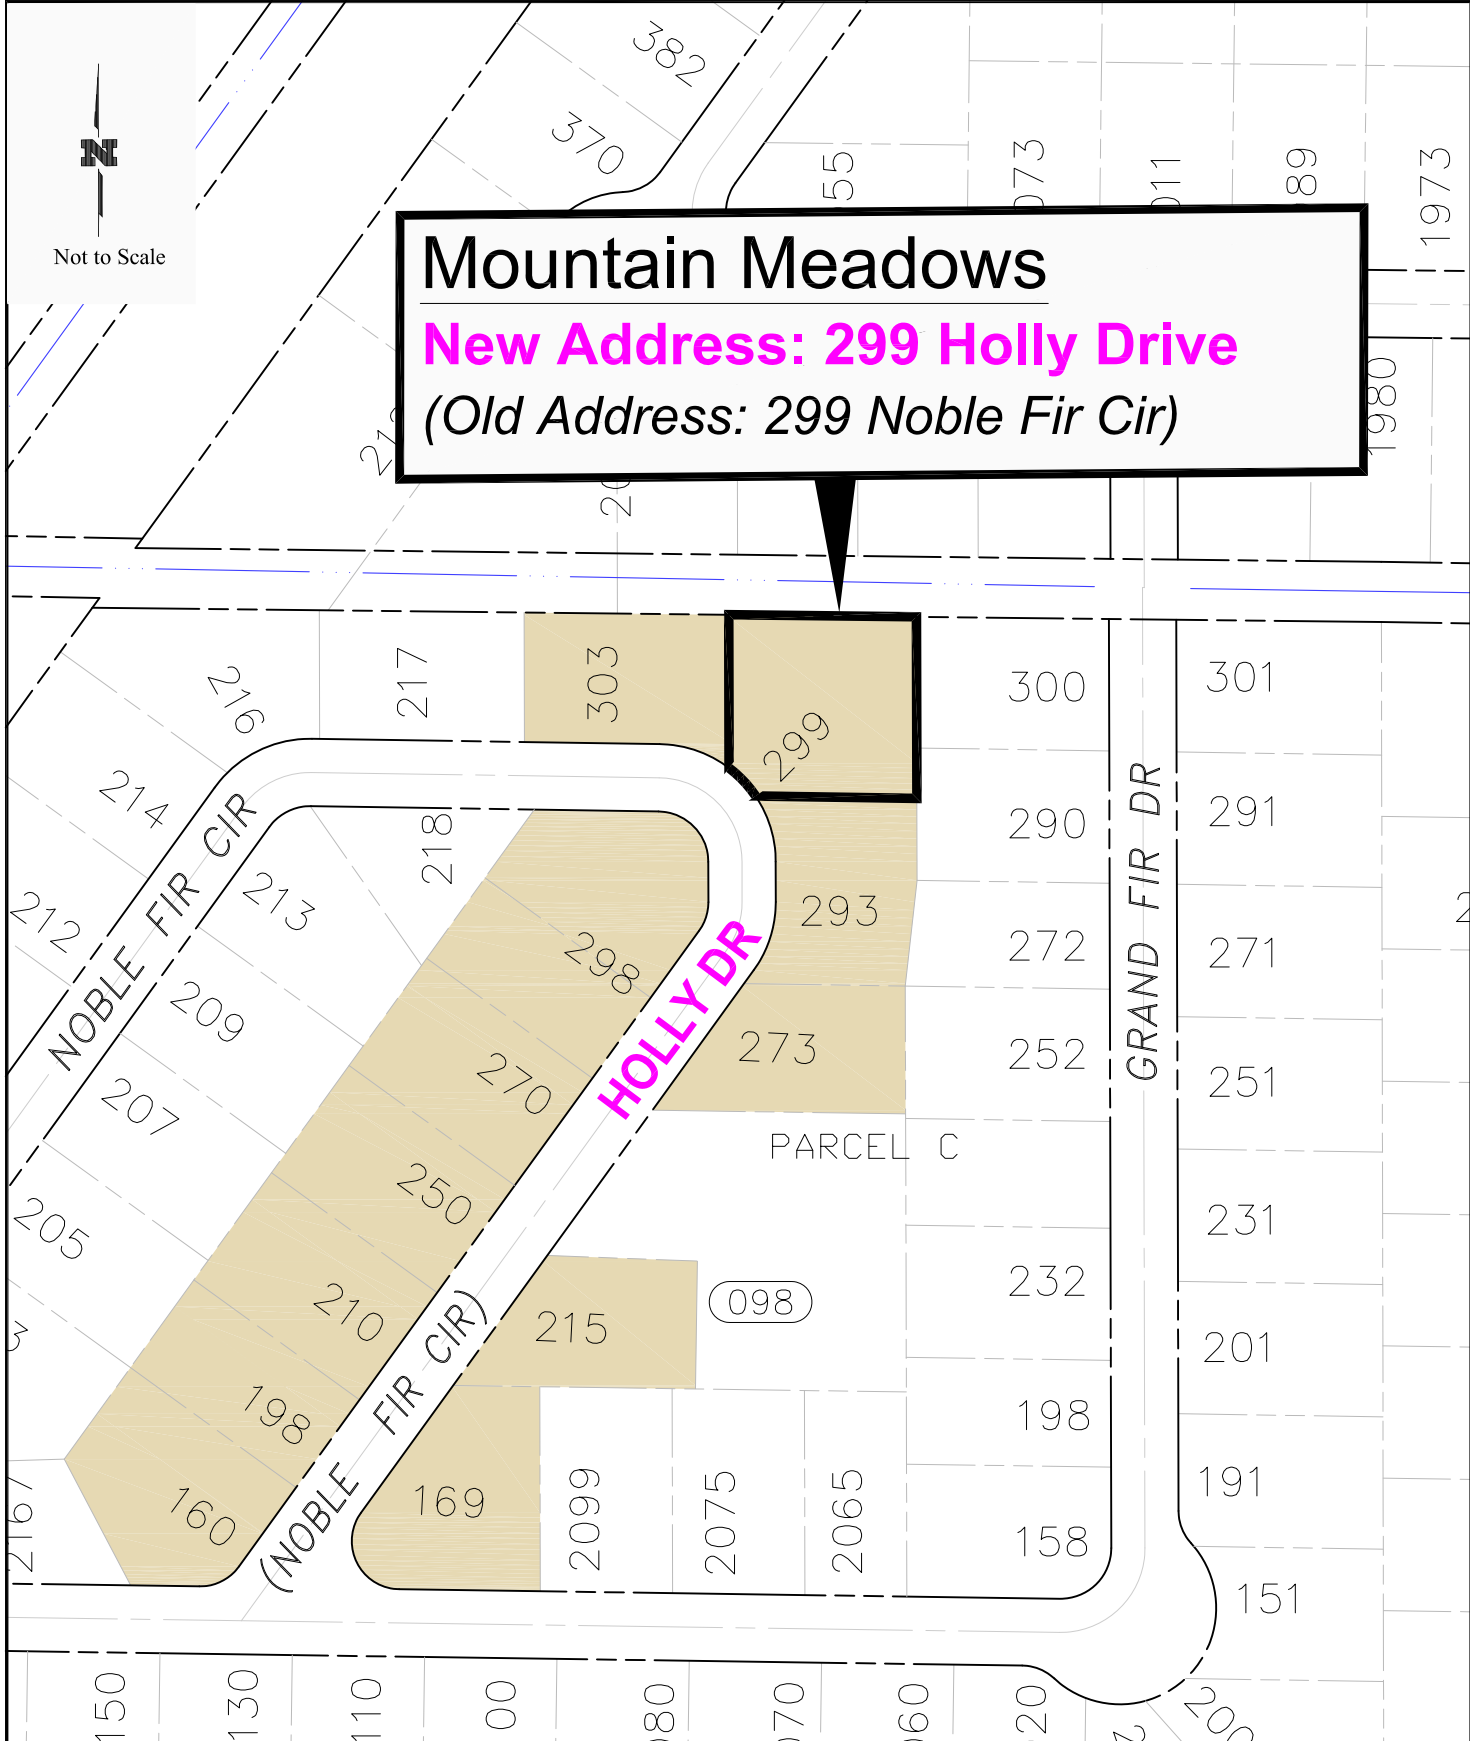

Mountain Meadows
New Address: 299 Holly Drive
(Old Address: 299 Noble Fir Cir)

REVISIONS	DATE:
addresses assigned	12/16/2021
(NW1/4, SEC 25, T20N, R6E, WM)	
(NE1/4, SEC 26, T20N, R6E, WM)	
DRAWN BY: KW CHECKED BY: CP	

City of Enumclaw
MOUNTAIN MEADOWS
PROPOSED STREET NAMES
ENUMCLAW, WA 98022

PAGE NO.
1 of 1