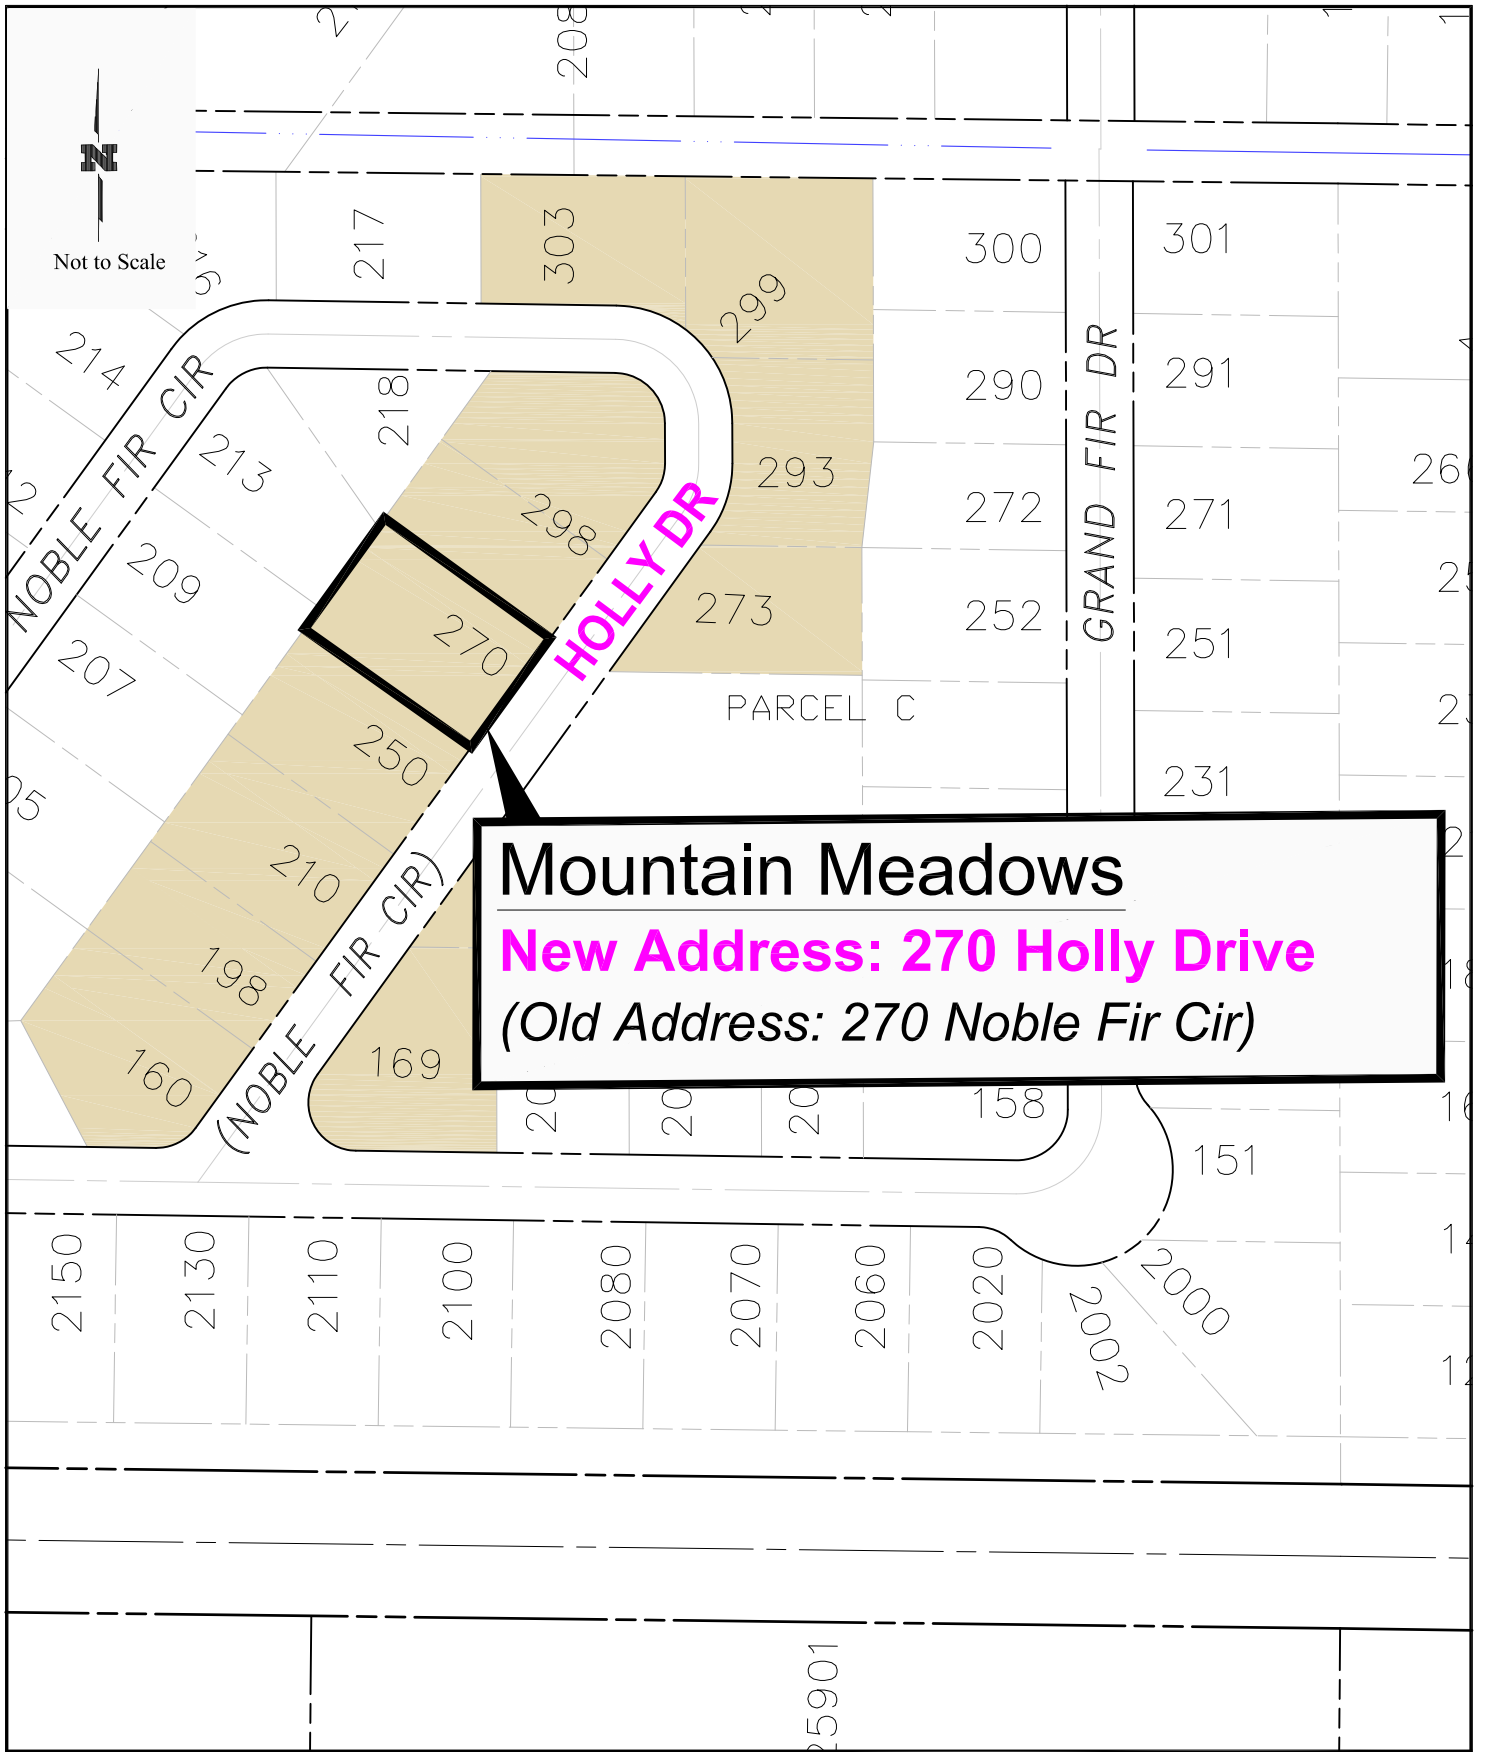

**Mountain Meadows**  
**New Address: 160 Holly Drive**  
*(Old Address: 160 Noble Fir Cir)*

REVISIONS	DATE:
addresses assigned	12/16/2021
(NW1/4, SEC 25, T20N, R6E, WM)	
(NE1/4, SEC 26, T20N, R6E, WM)	
DRAWN BY: KW    CHECKED BY: CP	

City of Enumclaw  
**MOUNTAIN MEADOWS**  
**PROPOSED STREET NAMES**  
**ENUMCLAW, WA 98022**

**Mountain Meadows**  
**New Address: 250 Holly Drive**  
*(Old Address: 250 Noble Fir Cir)*

REVISIONS	DATE:
addresses assigned	12/16/2021
(NW1/4, SEC 25, T20N, R6E, WM)	
(NE1/4, SEC 26, T20N, R6E, WM)	
DRAWN BY: KW	CHECKED BY: CP

City of Enumclaw  
**MOUNTAIN MEADOWS**  
**PROPOSED STREET NAMES**  
**ENUMCLAW, WA 98022**

**Mountain Meadows**  
**New Address: 270 Holly Drive**  
*(Old Address: 270 Noble Fir Cir)*

REVISIONS	DATE:
addresses assigned	12/16/2021
(NW1/4, SEC 25, T20N, R6E, WM)	
(NE1/4, SEC 26, T20N, R6E, WM)	
DRAWN BY: KW    CHECKED BY: CP	