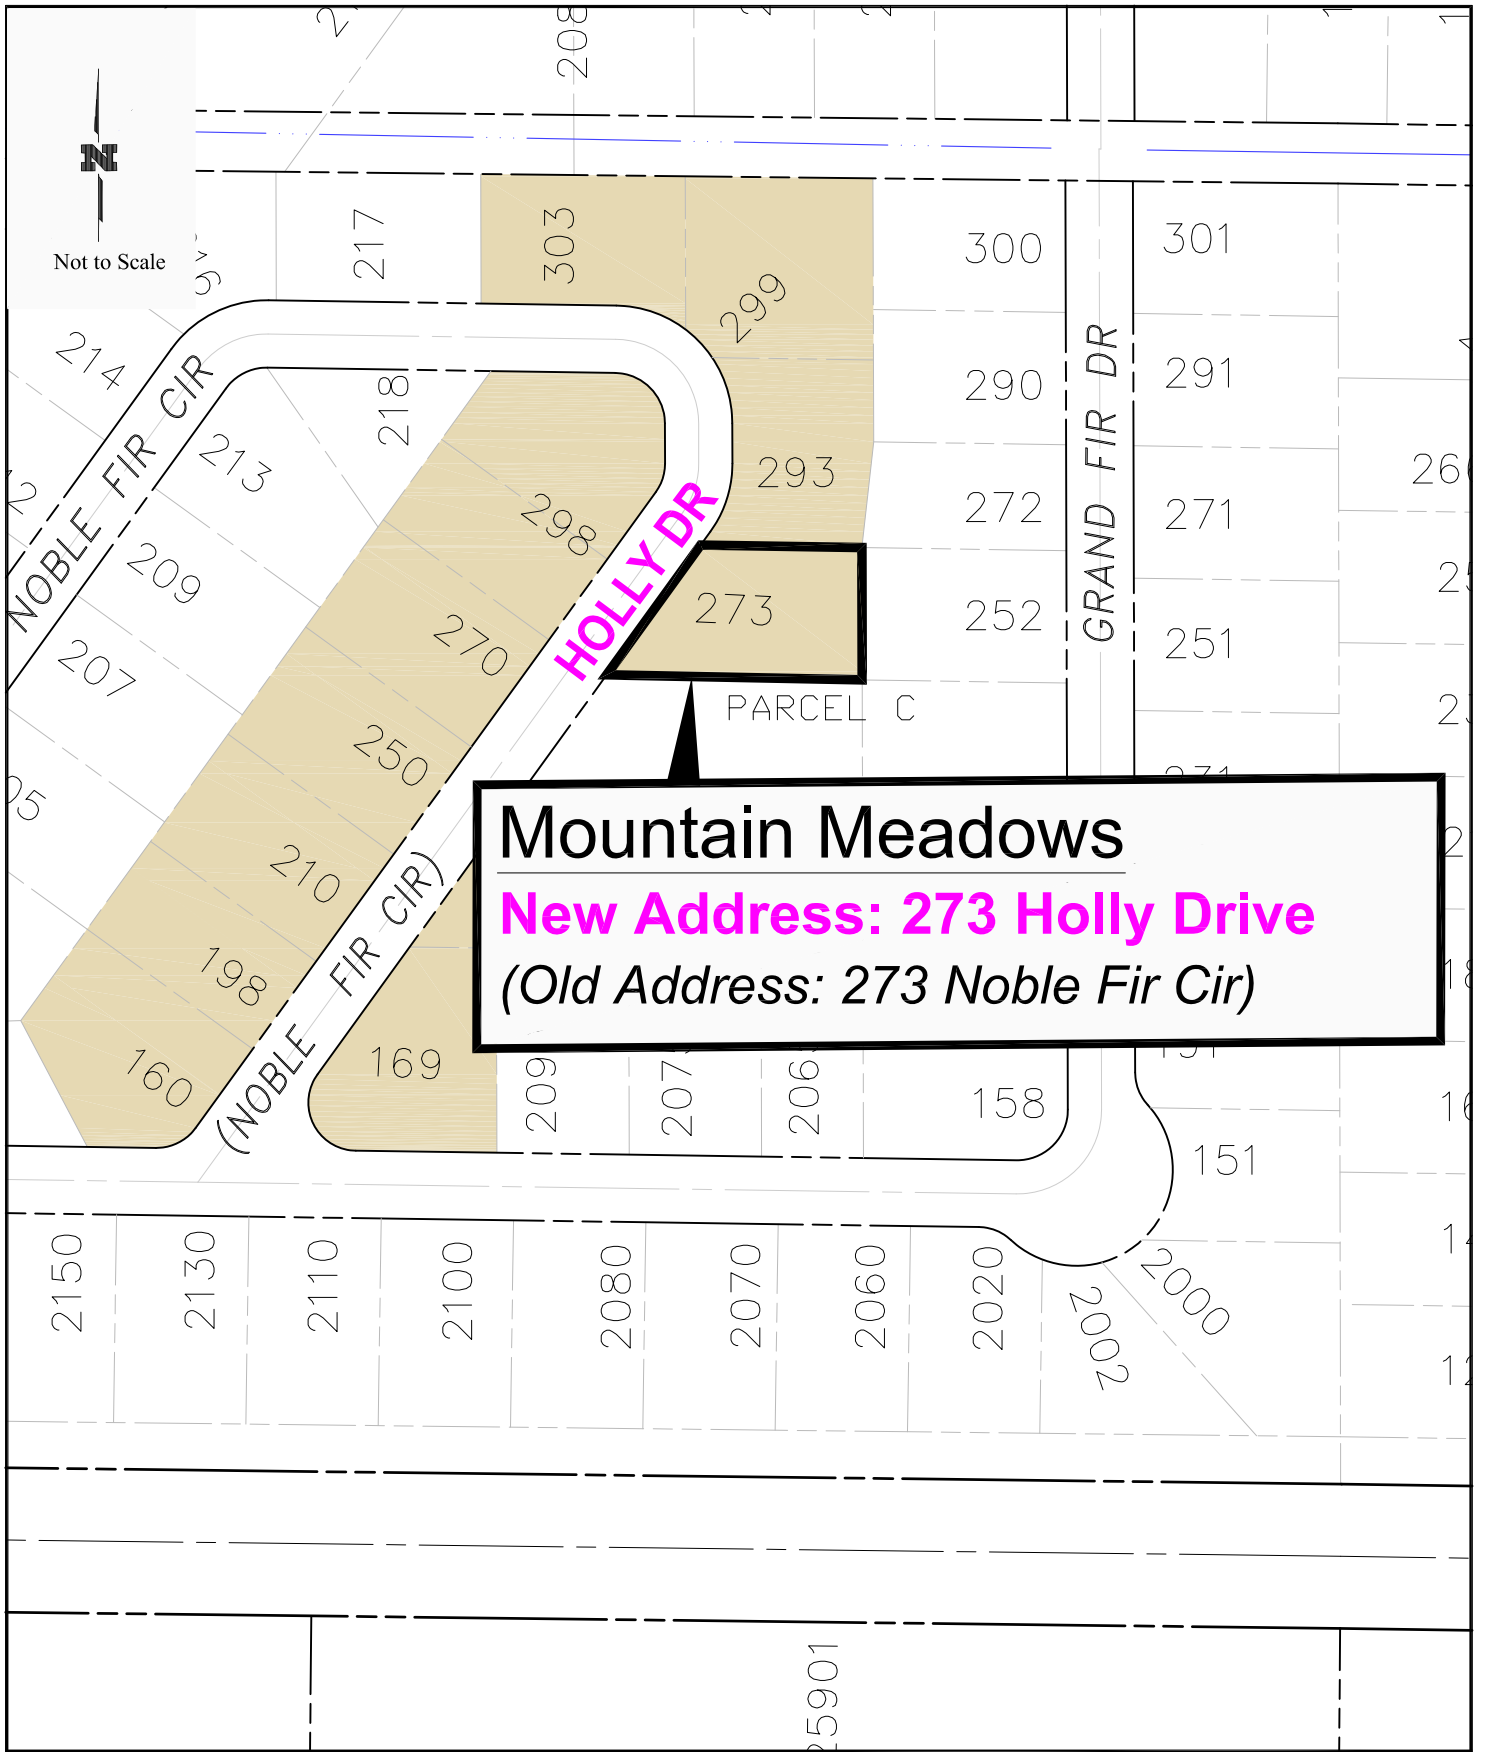

**Mountain Meadows**  
**New Address: 160 Holly Drive**  
*(Old Address: 160 Noble Fir Cir)*

REVISIONS	DATE:
addresses assigned	12/16/2021
(NW1/4, SEC 25, T20N, R6E, WM)	
(NE1/4, SEC 26, T20N, R6E, WM)	
DRAWN BY: KW    CHECKED BY: CP	

City of Enumclaw  
**MOUNTAIN MEADOWS**  
**PROPOSED STREET NAMES**  
**ENUMCLAW, WA 98022**

**Mountain Meadows**  
**New Address: 270 Holly Drive**  
*(Old Address: 270 Noble Fir Cir)*

REVISIONS	DATE:
addresses assigned	12/16/2021
(NW1/4, SEC 25, T20N, R6E, WM)	
(NE1/4, SEC 26, T20N, R6E, WM)	
DRAWN BY: KW    CHECKED BY: CP	

City of Enumclaw  
**MOUNTAIN MEADOWS**  
**PROPOSED STREET NAMES**  
**ENUMCLAW, WA 98022**

**Mountain Meadows**  
**New Address: 273 Holly Drive**  
*(Old Address: 273 Noble Fir Cir)*

REVISIONS	DATE:
addresses assigned	12/16/2021
(NW1/4, SEC 25, T20N, R6E, WM)	
(NE1/4, SEC 26, T20N, R6E, WM)	
DRAWN BY: KW    CHECKED BY: CP	