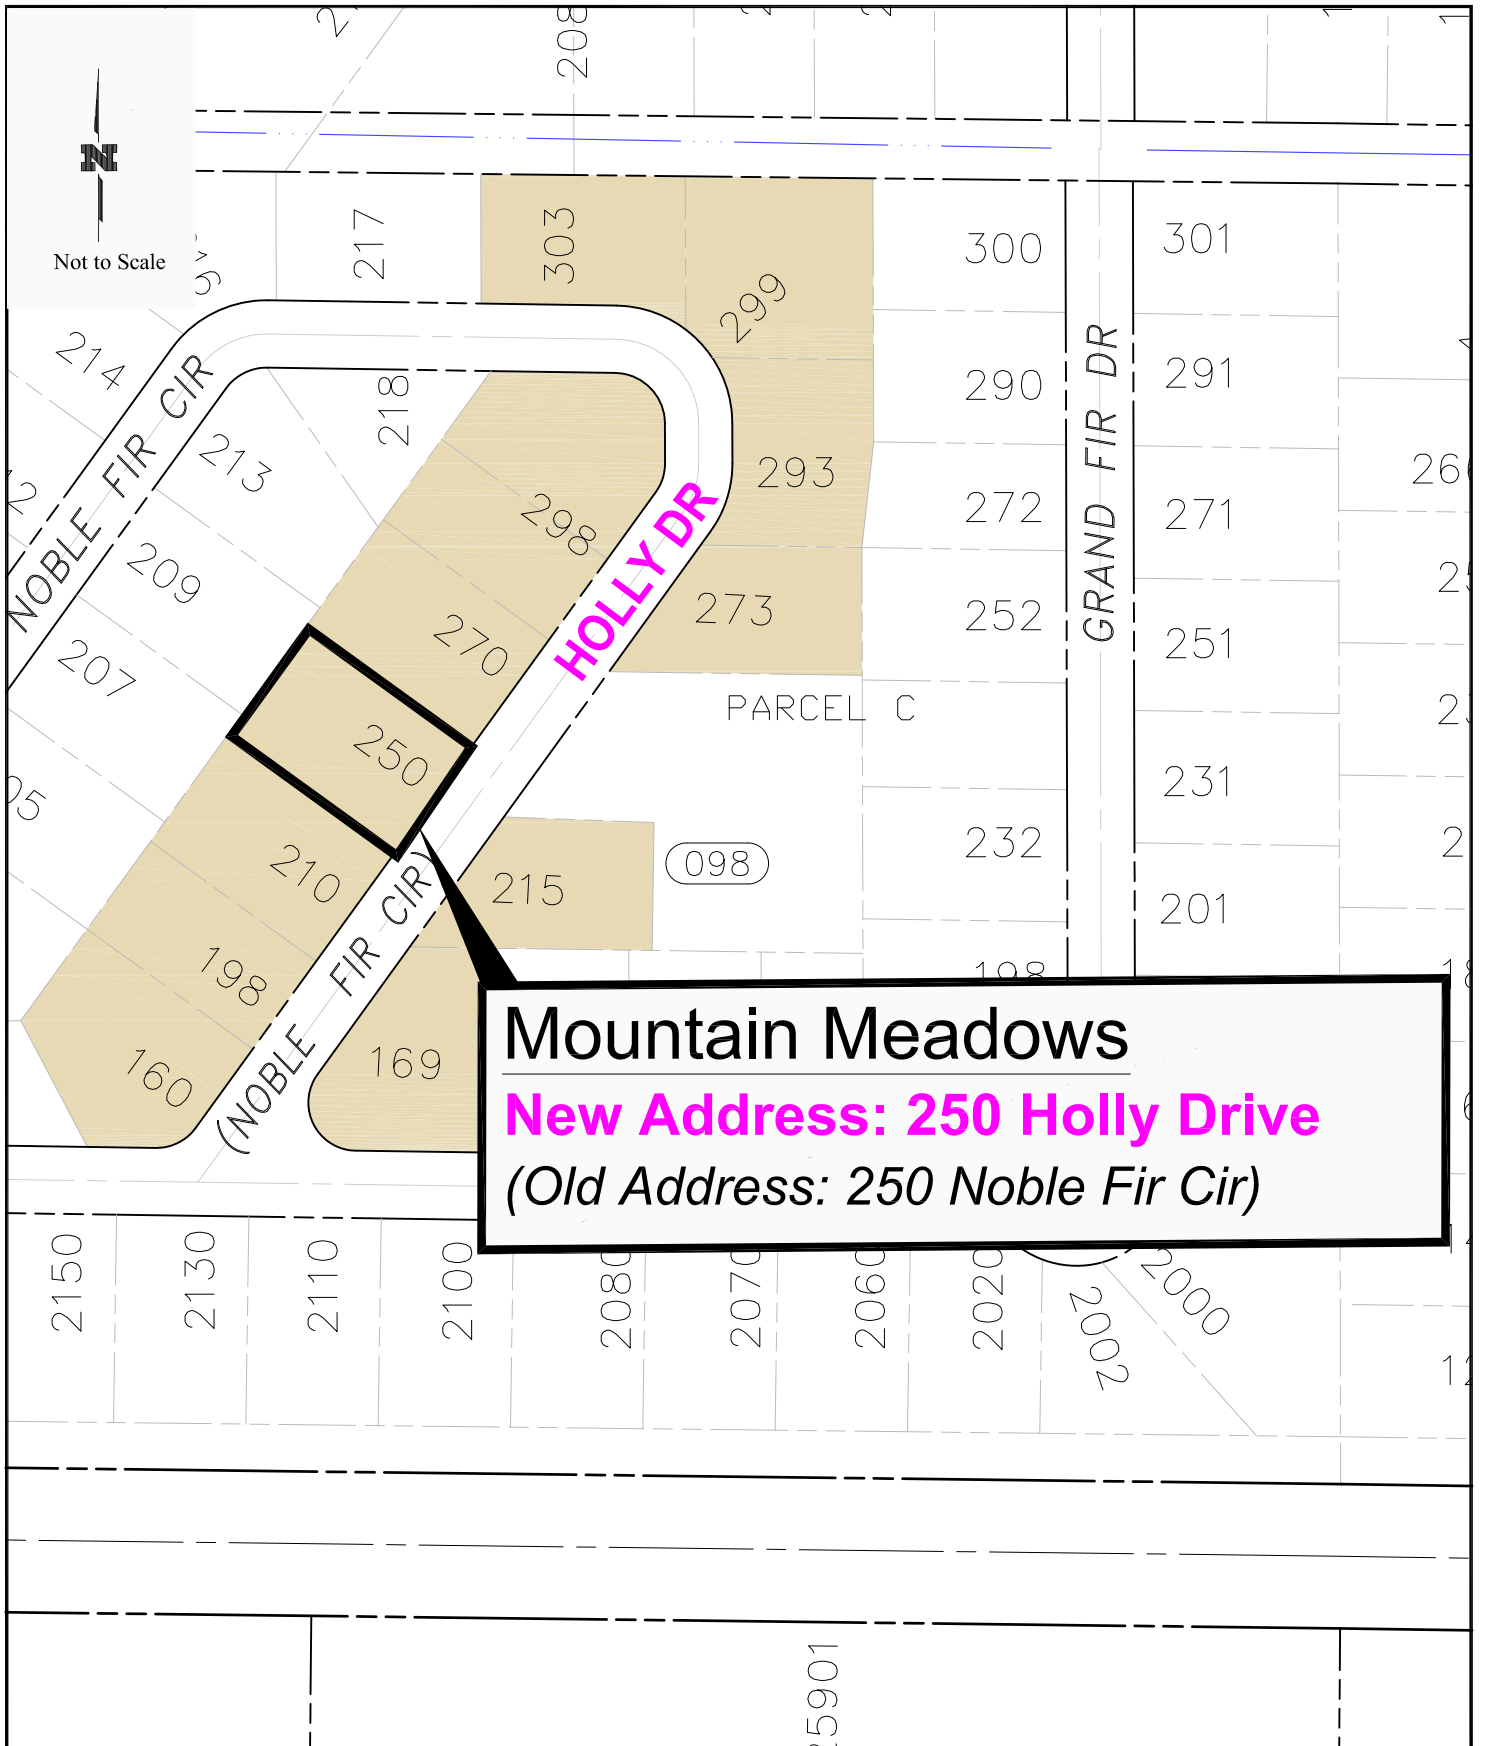

Mountain Meadows
New Address: 250 Holly Drive
(Old Address: 250 Noble Fir Cir)

REVISIONS	DATE:
addresses assigned	12/16/2021
(NW1/4, SEC 25, T20N, R6E, WM)	
(NE1/4, SEC 26, T20N, R6E, WM)	
DRAWN BY: KW	CHECKED BY: CP