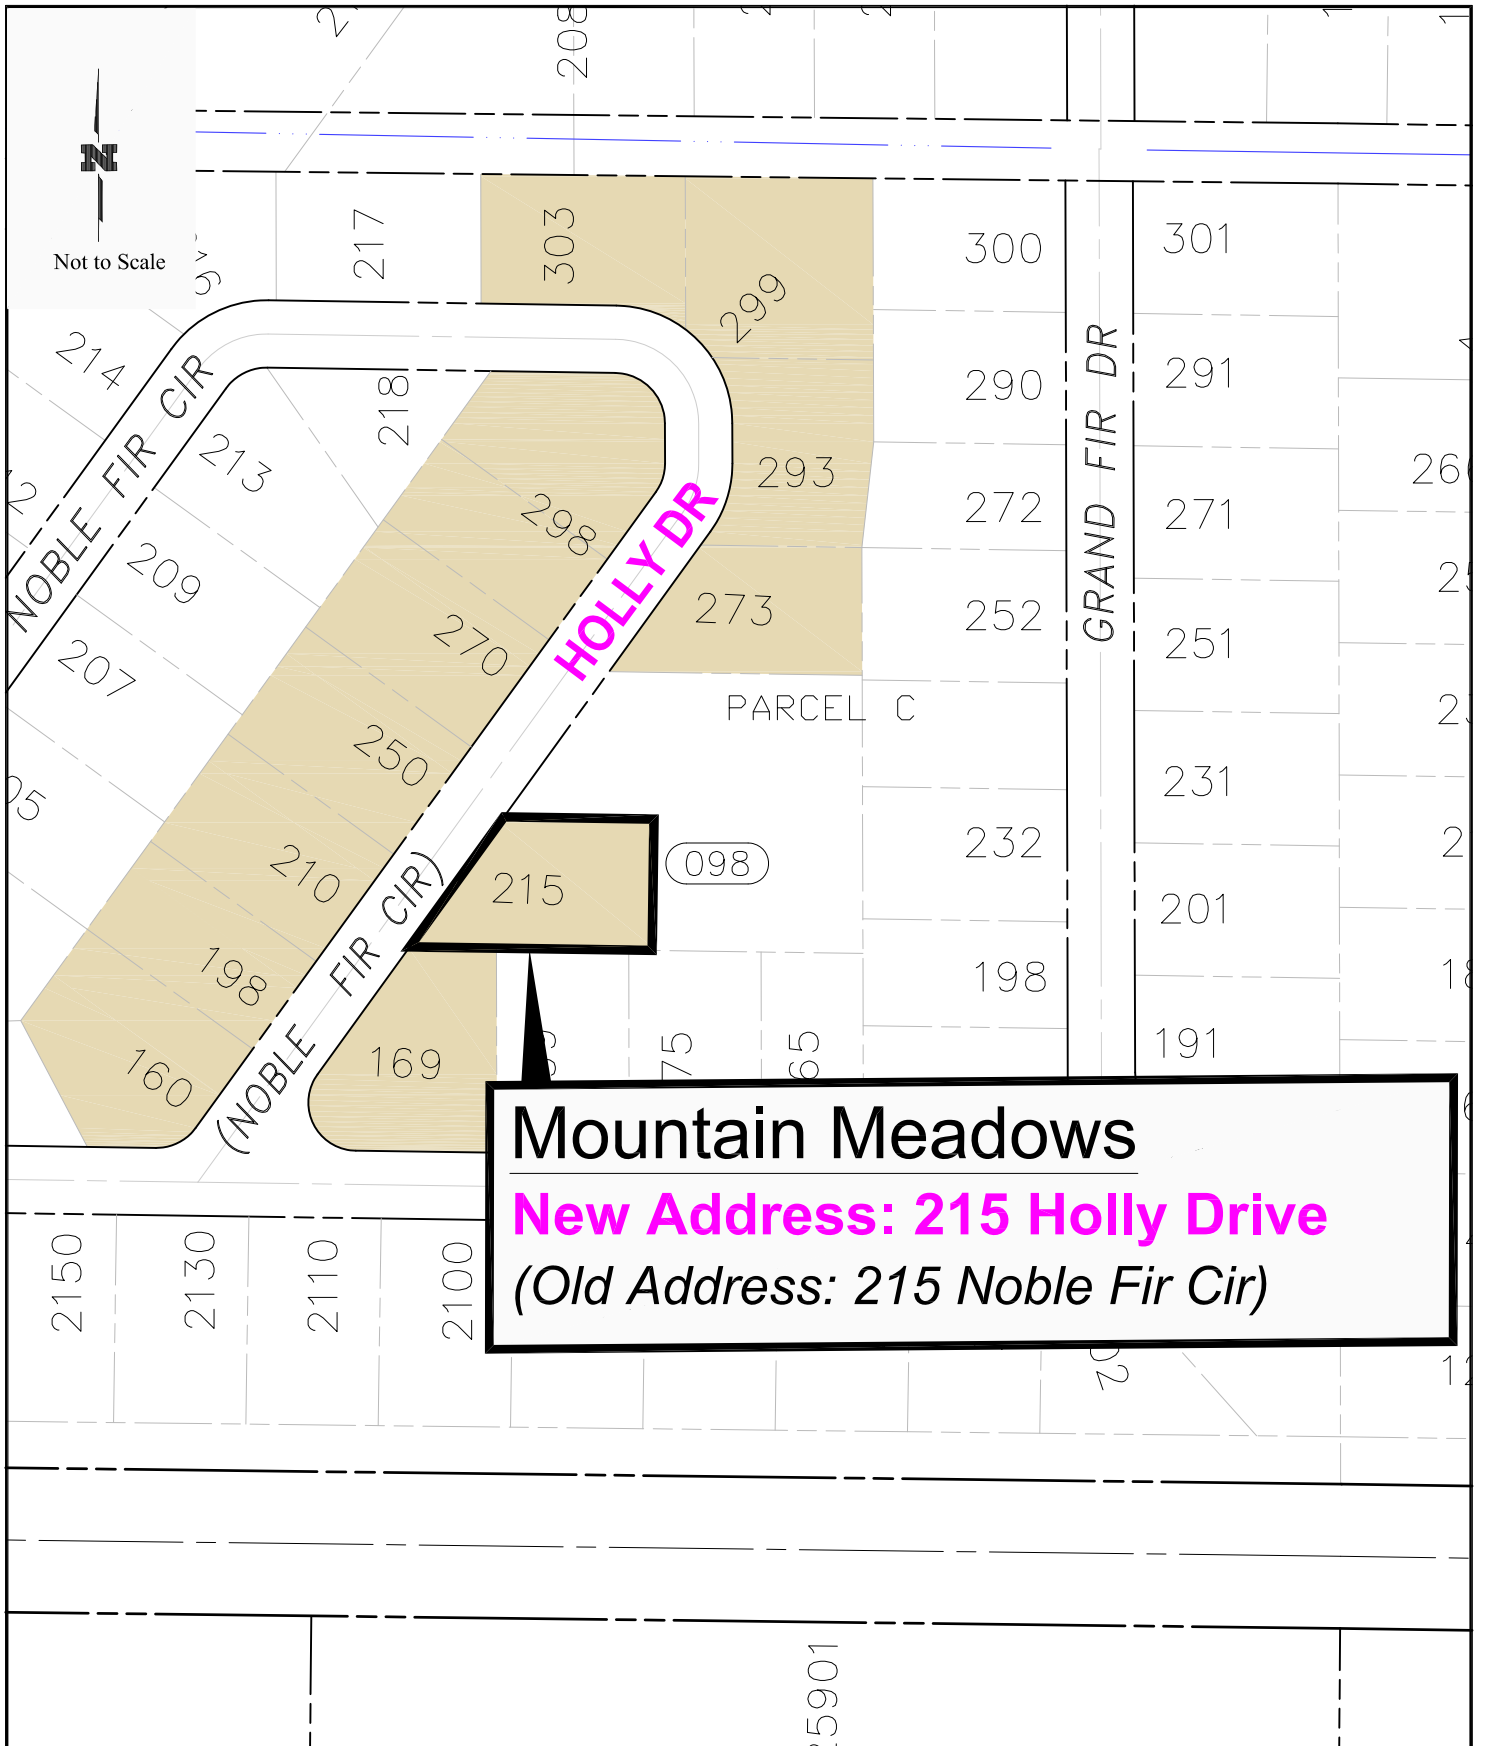

**Mountain Meadows**  
**New Address: 160 Holly Drive**  
*(Old Address: 160 Noble Fir Cir)*

REVISIONS	DATE:
addresses assigned	12/16/2021
(NW1/4, SEC 25, T20N, R6E, WM)	
(NE1/4, SEC 26, T20N, R6E, WM)	
DRAWN BY: KW    CHECKED BY: CP	

City of Enumclaw  
**MOUNTAIN MEADOWS**  
**PROPOSED STREET NAMES**  
**ENUMCLAW, WA 98022**

**Mountain Meadows**  
**New Address: 198 Holly Drive**  
*(Old Address: 198 Noble Fir Cir)*

REVISIONS	DATE:
addresses assigned	12/16/2021
(NW1/4, SEC 25, T20N, R6E, WM)	
(NE1/4, SEC 26, T20N, R6E, WM)	
DRAWN BY: KW    CHECKED BY: CP	

City of Enumclaw  
**MOUNTAIN MEADOWS**  
**PROPOSED STREET NAMES**  
**ENUMCLAW, WA 98022**

**Mountain Meadows**  
**New Address: 210 Holly Drive**  
*(Old Address: 210 Noble Fir Cir)*

REVISIONS	DATE:
addresses assigned	12/16/2021
(NW1/4, SEC 25, T20N, R6E, WM)	
(NE1/4, SEC 26, T20N, R6E, WM)	
DRAWN BY: KW    CHECKED BY: CP	

City of Enumclaw  
**MOUNTAIN MEADOWS**  
**PROPOSED STREET NAMES**  
**ENUMCLAW, WA 98022**

**Mountain Meadows**  
**New Address: 215 Holly Drive**  
*(Old Address: 215 Noble Fir Cir)*

REVISIONS	DATE:
addresses assigned	12/16/2021
(NW1/4, SEC 25, T20N, R6E, WM)	
(NE1/4, SEC 26, T20N, R6E, WM)	
DRAWN BY: KW    CHECKED BY: CP	