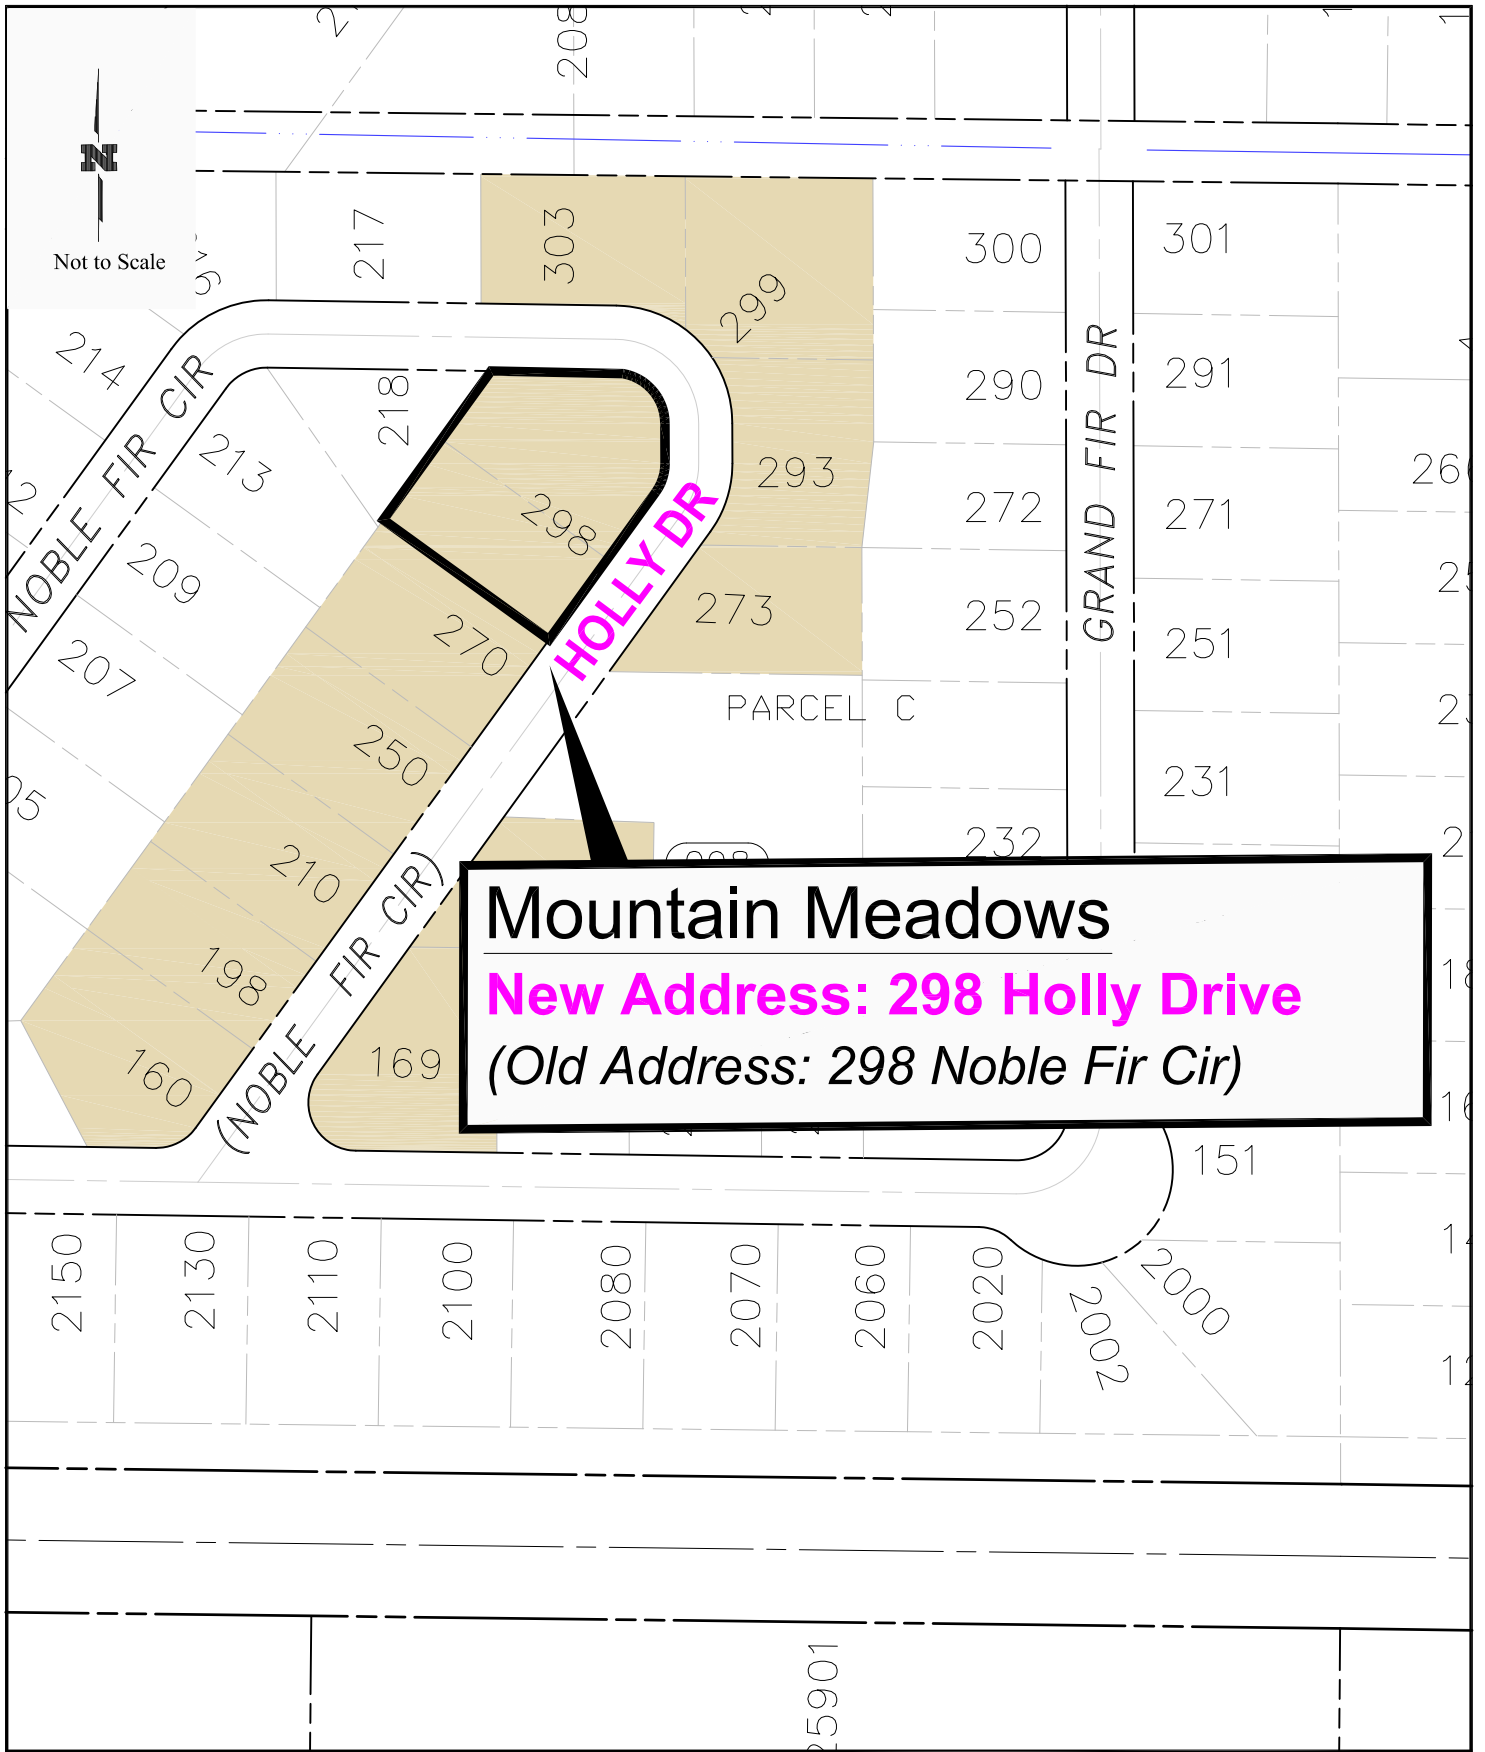

Mountain Meadows
New Address: 298 Holly Drive
(Old Address: 298 Noble Fir Cir)

REVISIONS	DATE:
addresses assigned	12/16/2021
(NW1/4, SEC 25, T20N, R6E, WM)	
(NE1/4, SEC 26, T20N, R6E, WM)	
DRAWN BY: KW CHECKED BY: CP	

City of Enumclaw
MOUNTAIN MEADOWS
PROPOSED STREET NAMES
ENUMCLAW, WA 98022

PAGE NO.
1 of 1