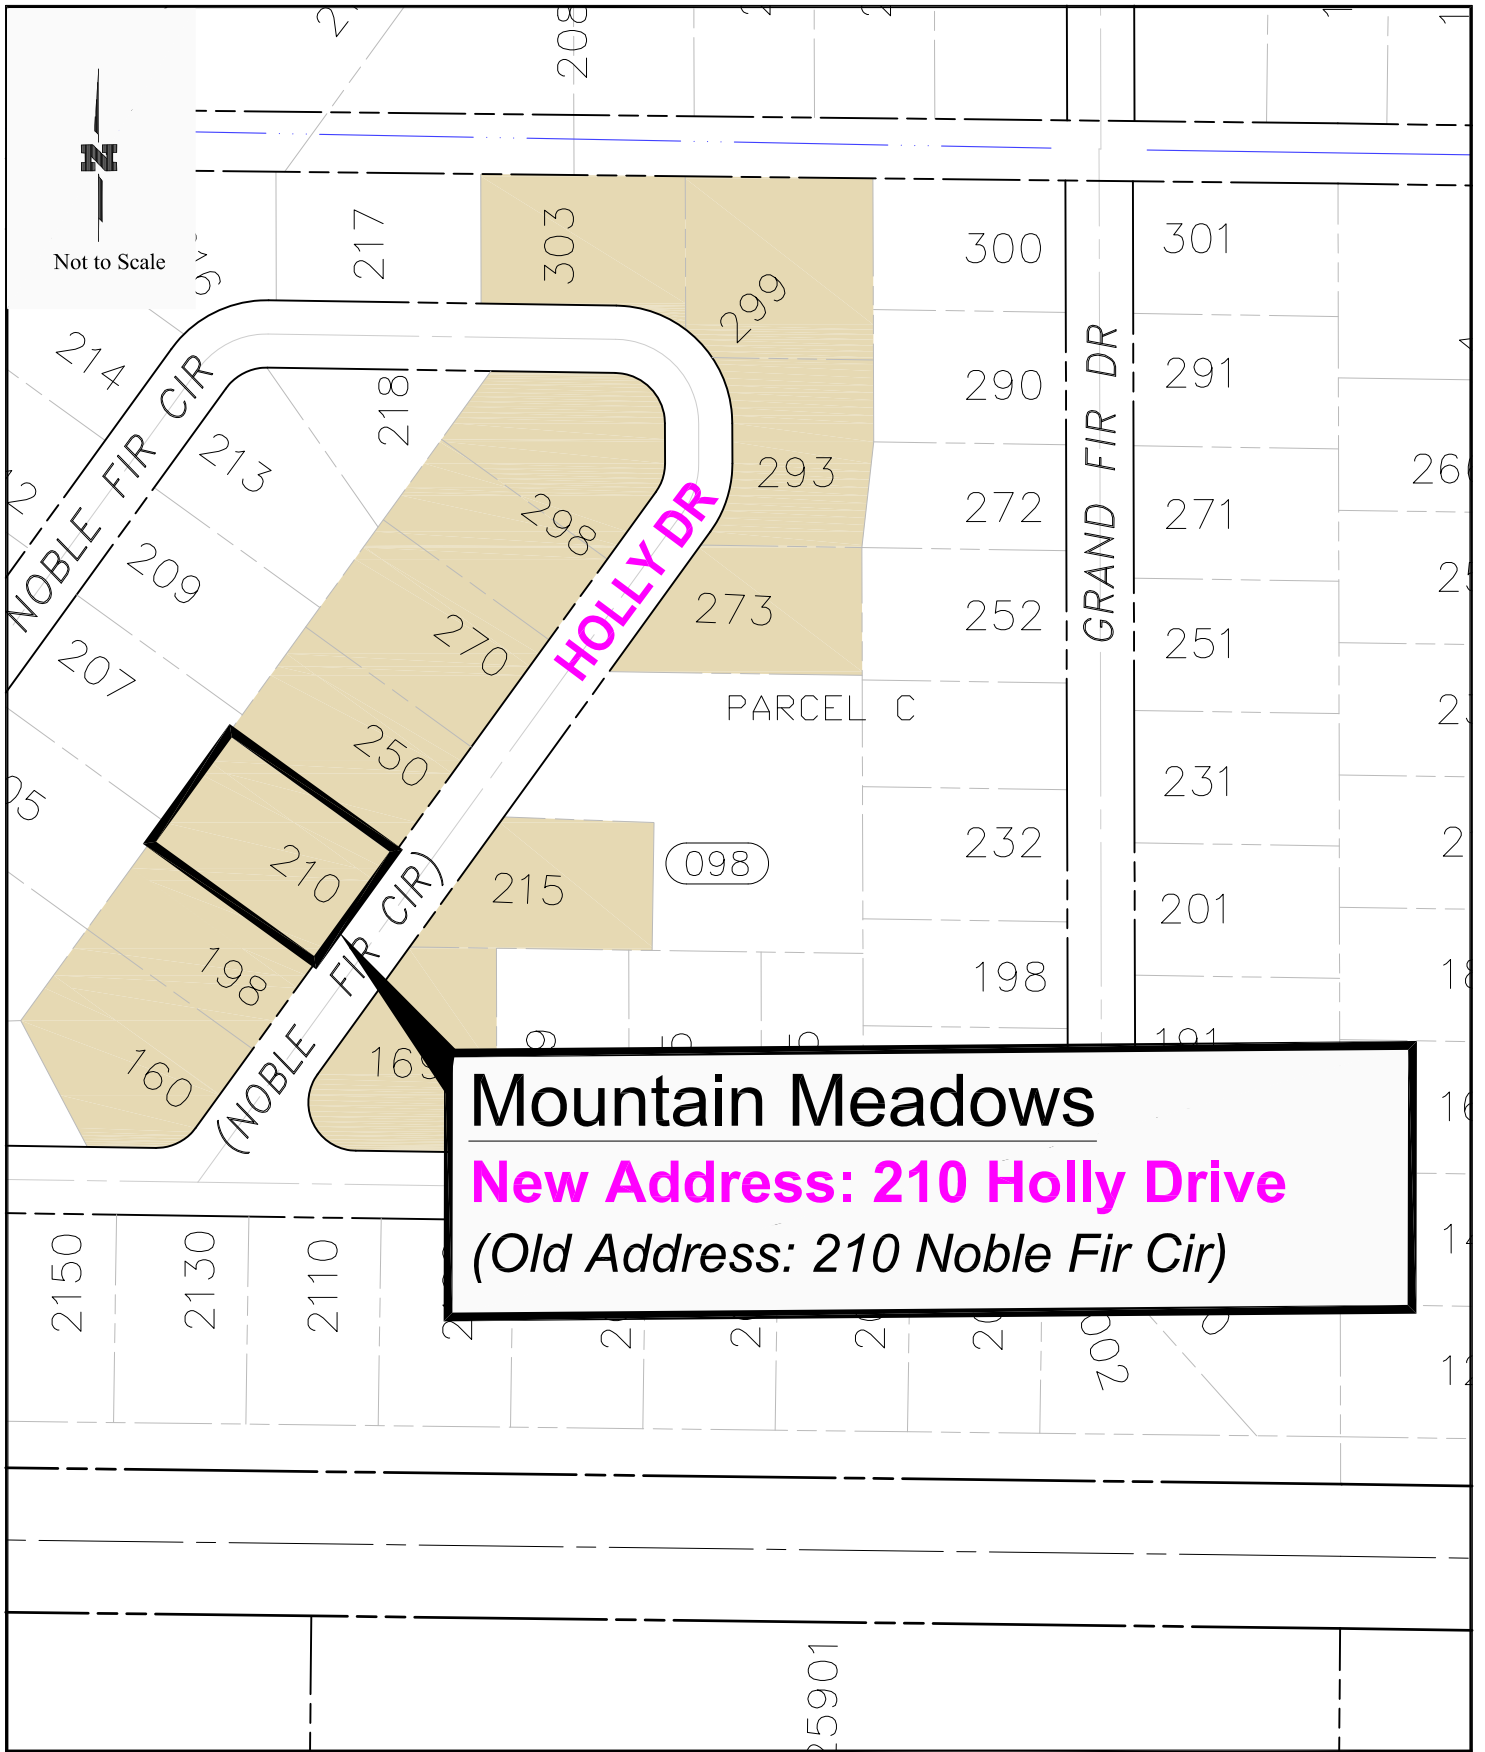

**Mountain Meadows**  
**New Address: 160 Holly Drive**  
*(Old Address: 160 Noble Fir Cir)*

REVISIONS	DATE:
addresses assigned	12/16/2021
(NW1/4, SEC 25, T20N, R6E, WM)	
(NE1/4, SEC 26, T20N, R6E, WM)	
DRAWN BY: KW    CHECKED BY: CP	

City of Enumclaw  
**MOUNTAIN MEADOWS**  
**PROPOSED STREET NAMES**  
**ENUMCLAW, WA 98022**

**Mountain Meadows**  
**New Address: 169 Holly Drive**  
*(Old Address: 169 Noble Fir Cir)*

REVISIONS	DATE:
addresses assigned	12/16/2021
(NW1/4, SEC 25, T20N, R6E, WM)	
(NE1/4, SEC 26, T20N, R6E, WM)	
DRAWN BY: KW    CHECKED BY: CP	

City of Enumclaw  
**MOUNTAIN MEADOWS**  
**PROPOSED STREET NAMES**  
**ENUMCLAW, WA 98022**

**Mountain Meadows**  
**New Address: 198 Holly Drive**  
*(Old Address: 198 Noble Fir Cir)*

REVISIONS	DATE:
addresses assigned	12/16/2021
(NW1/4, SEC 25, T20N, R6E, WM)	
(NE1/4, SEC 26, T20N, R6E, WM)	
DRAWN BY: KW    CHECKED BY: CP	

City of Enumclaw  
**MOUNTAIN MEADOWS**  
**PROPOSED STREET NAMES**  
**ENUMCLAW, WA 98022**

**Mountain Meadows**  
**New Address: 210 Holly Drive**  
*(Old Address: 210 Noble Fir Cir)*

REVISIONS	DATE:
addresses assigned	12/16/2021
(NW1/4, SEC 25, T20N, R6E, WM)	
(NE1/4, SEC 26, T20N, R6E, WM)	
DRAWN BY: KW    CHECKED BY: CP	