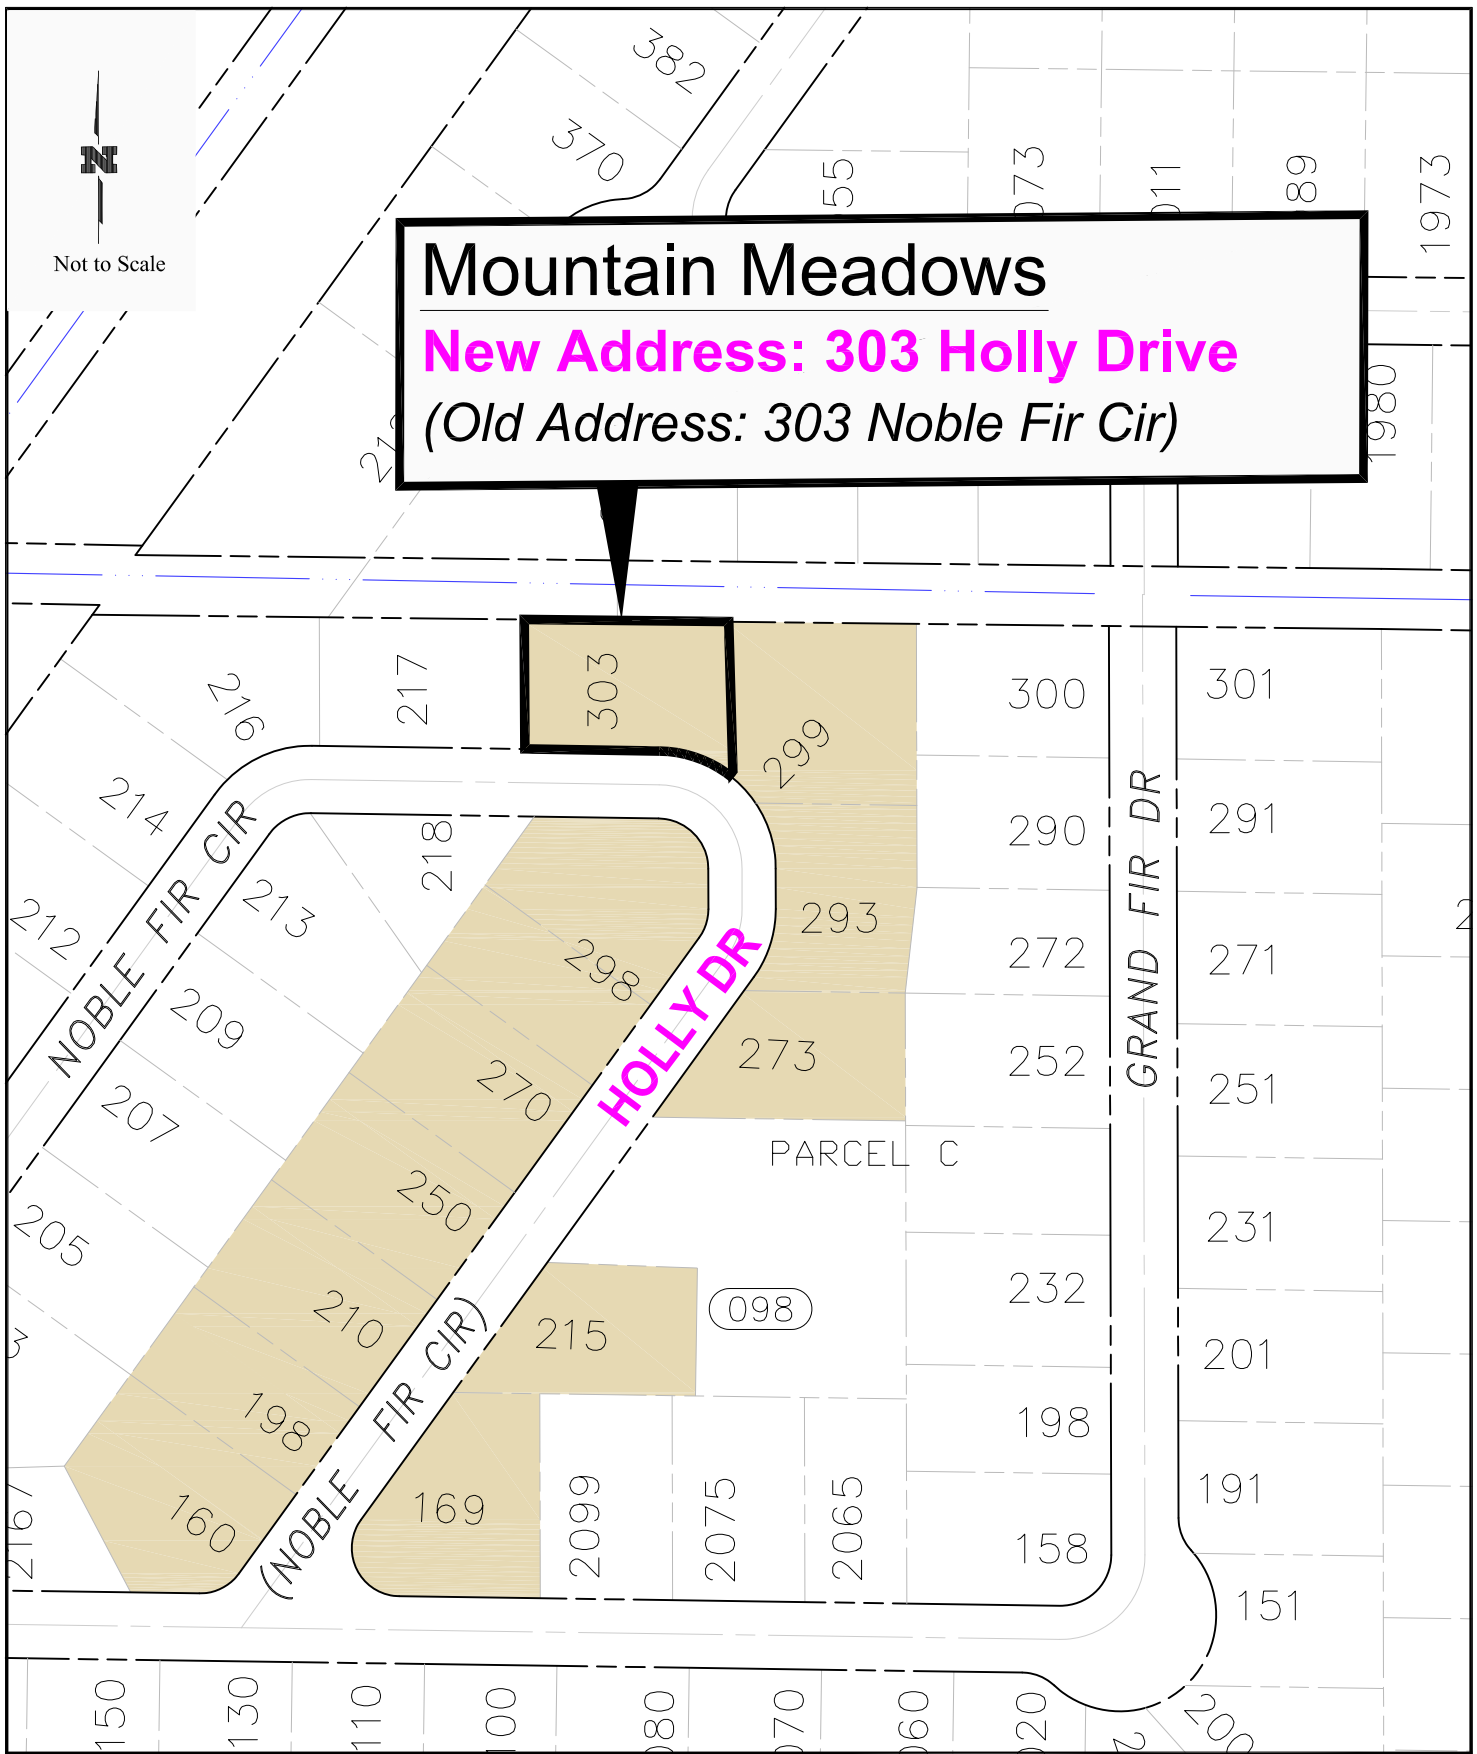

Not to Scale

Mountain Meadows
New Address: 303 Holly Drive
(Old Address: 303 Noble Fir Cir)

REVISIONS	DATE:
addresses assigned	12/16/2021
(NW1/4, SEC 25, T20N, R6E, WM)	
(NE1/4, SEC 26, T20N, R6E, WM)	
DRAWN BY: KW CHECKED BY: CP	

City of Enumclaw
MOUNTAIN MEADOWS
PROPOSED STREET NAMES
ENUMCLAW, WA 98022

PAGE NO.
1 of 1