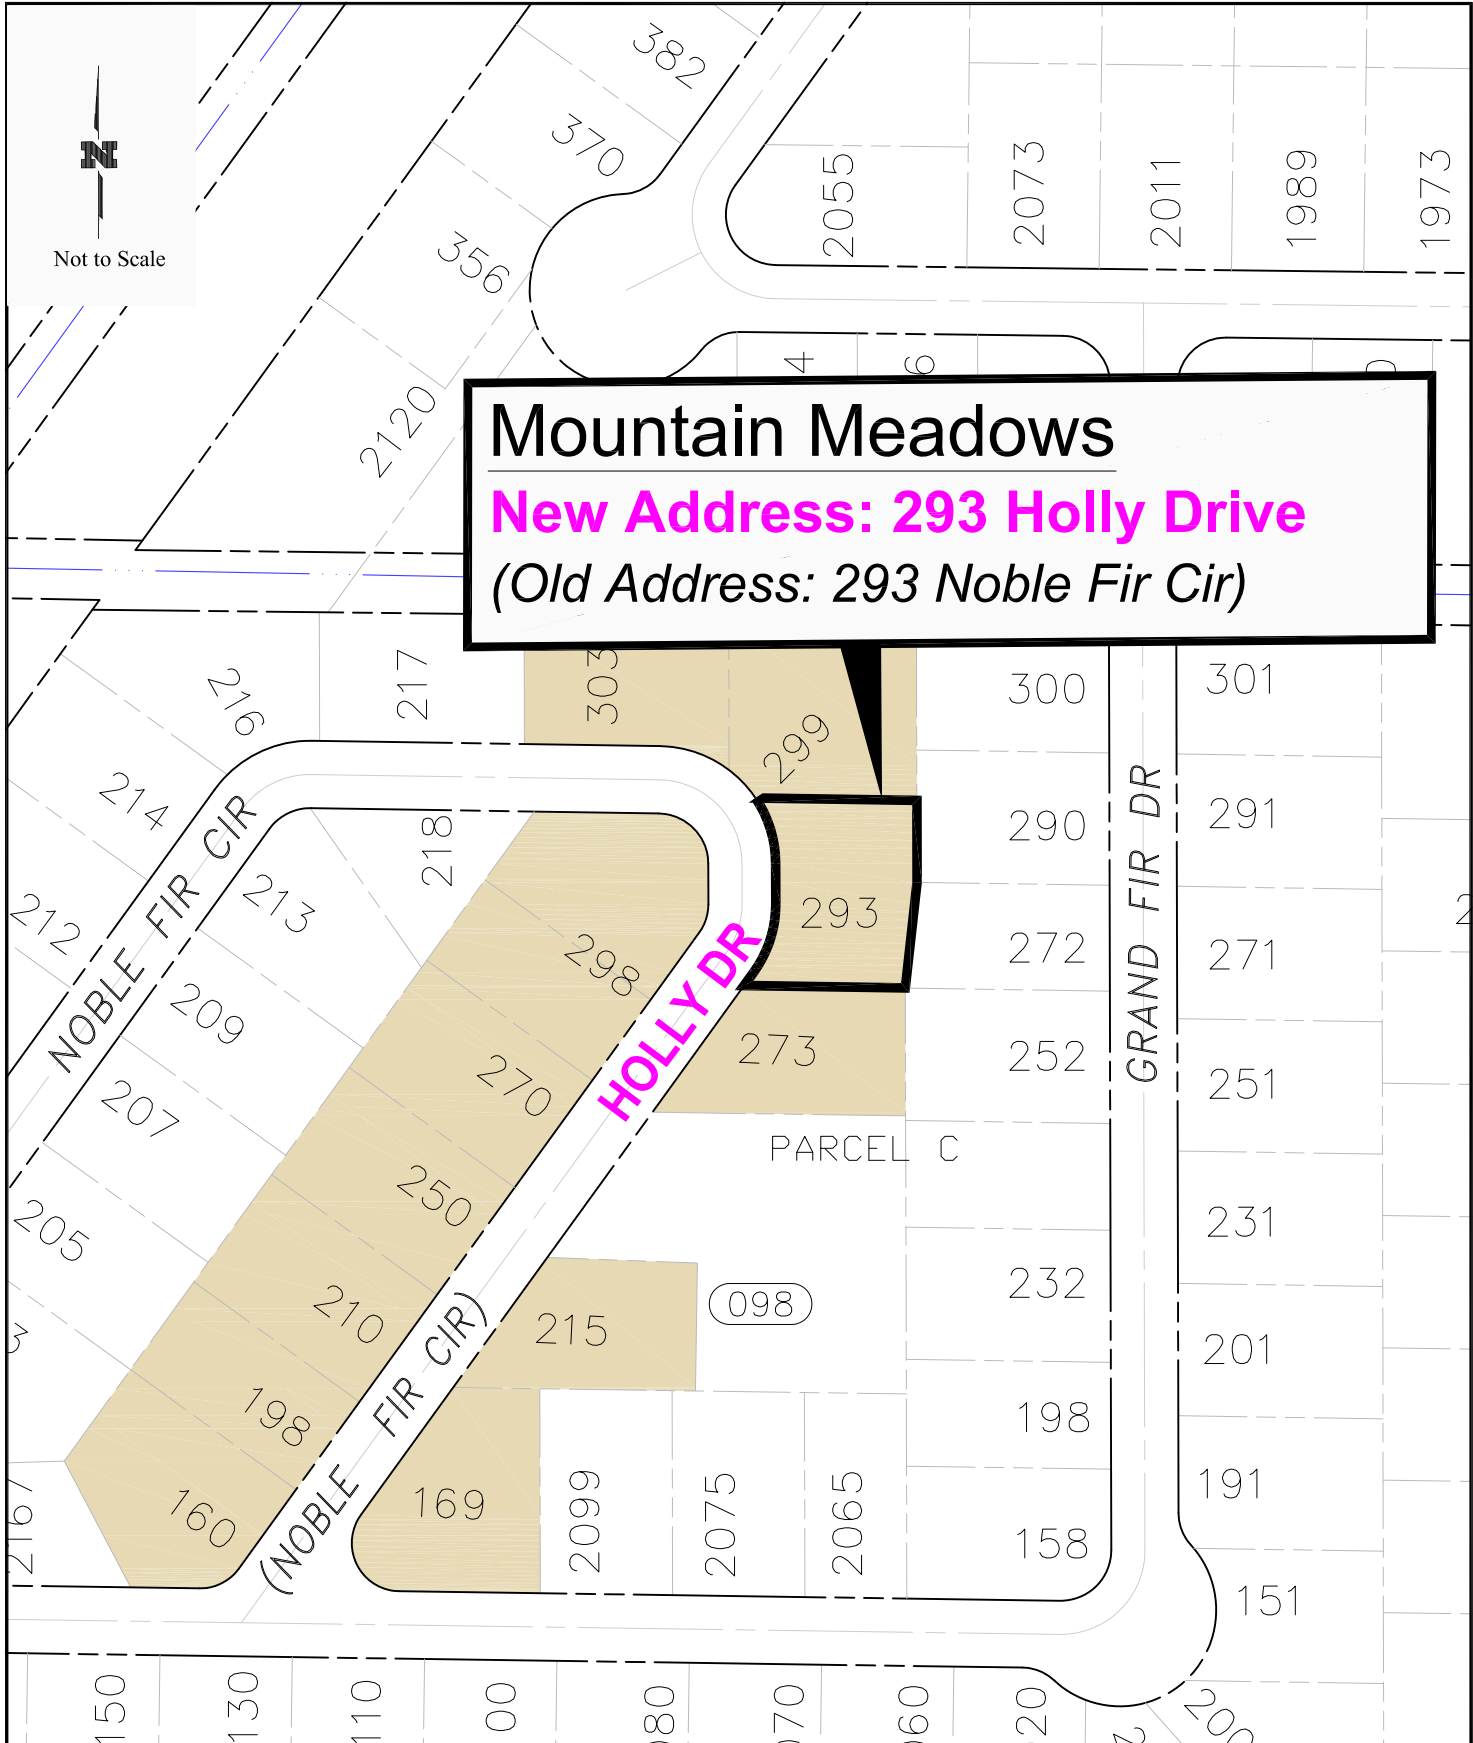

Not to Scale

REVISIONS	DATE:
addresses assigned	12/16/2021
(NW1/4, SEC 25, T20N, R6E, WM)	
(NE1/4, SEC 26, T20N, R6E, WM)	

DRAWN BY: KW   CHECKED BY: CP

City of Enumclaw
MOUNTAIN MEADOWS
PROPOSED STREET NAMES
ENUMCLAW, WA 98022

PAGE NO.
1 of 1