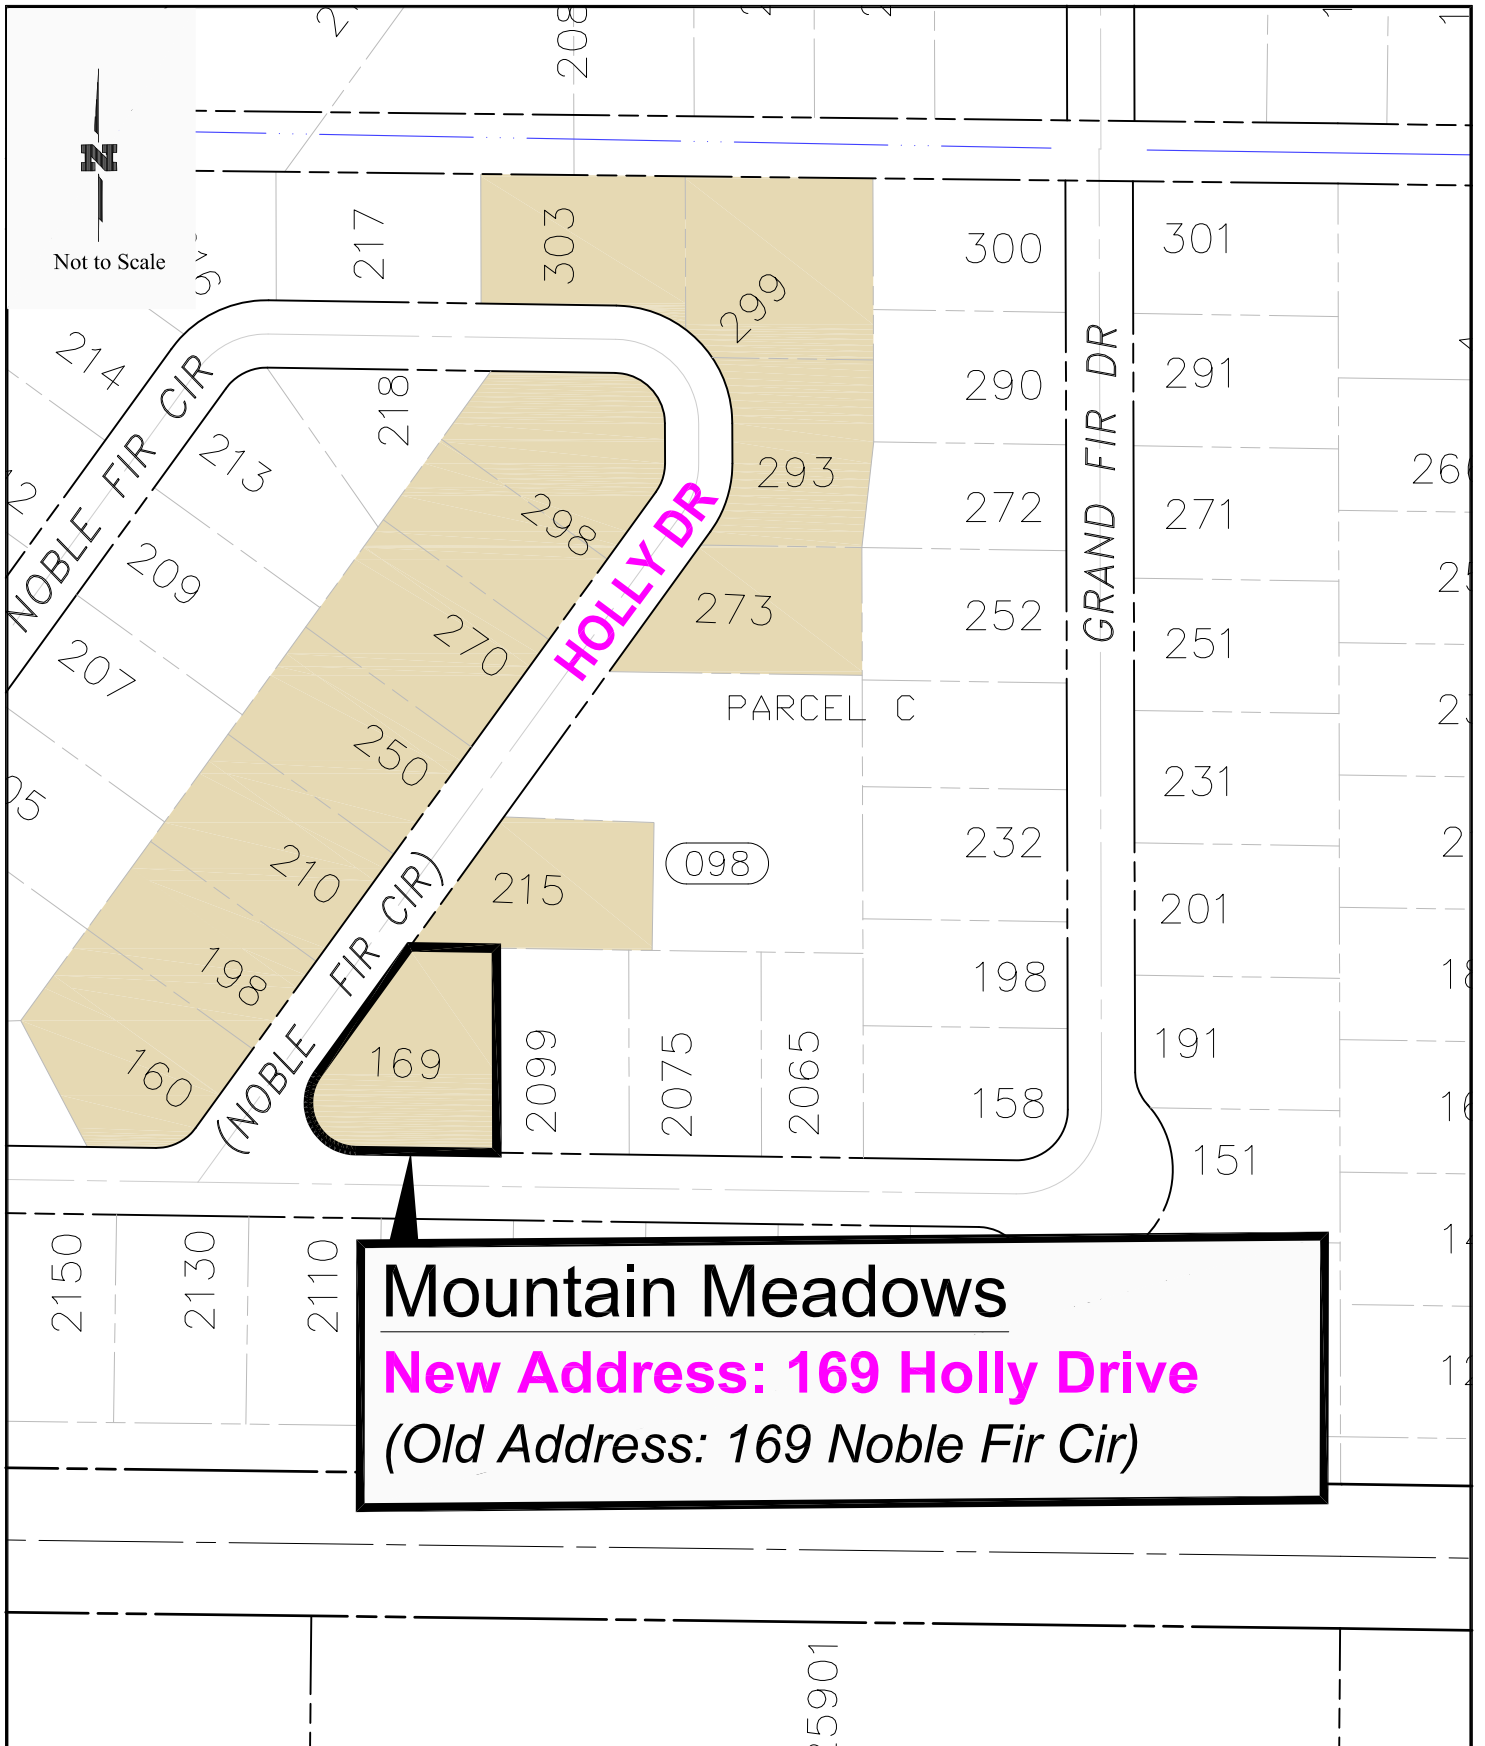

**Mountain Meadows**  
**New Address: 160 Holly Drive**  
*(Old Address: 160 Noble Fir Cir)*

REVISIONS	DATE:
addresses assigned	12/16/2021
(NW1/4, SEC 25, T20N, R6E, WM)	
(NE1/4, SEC 26, T20N, R6E, WM)	
DRAWN BY: KW    CHECKED BY: CP	

City of Enumclaw  
**MOUNTAIN MEADOWS**  
**PROPOSED STREET NAMES**  
**ENUMCLAW, WA 98022**

**Mountain Meadows**  
**New Address: 169 Holly Drive**  
*(Old Address: 169 Noble Fir Cir)*

REVISIONS	DATE:
addresses assigned	12/16/2021
(NW1/4, SEC 25, T20N, R6E, WM)	
(NE1/4, SEC 26, T20N, R6E, WM)	
DRAWN BY: KW    CHECKED BY: CP	

City of Enumclaw  
**MOUNTAIN MEADOWS**  
**PROPOSED STREET NAMES**  
**ENUMCLAW, WA 98022**

**Mountain Meadows**  
**New Address: 198 Holly Drive**  
*(Old Address: 198 Noble Fir Cir)*

REVISIONS	DATE:
addresses assigned	12/16/2021
(NW1/4, SEC 25, T20N, R6E, WM)	
(NE1/4, SEC 26, T20N, R6E, WM)	
DRAWN BY: KW    CHECKED BY: CP	

City of Enumclaw  
**MOUNTAIN MEADOWS**  
**PROPOSED STREET NAMES**  
**ENUMCLAW, WA 98022**

**Mountain Meadows**  
**New Address: 210 Holly Drive**  
*(Old Address: 210 Noble Fir Cir)*

REVISIONS	DATE:
addresses assigned	12/16/2021
(NW1/4, SEC 25, T20N, R6E, WM)	
(NE1/4, SEC 26, T20N, R6E, WM)	
DRAWN BY: KW    CHECKED BY: CP	