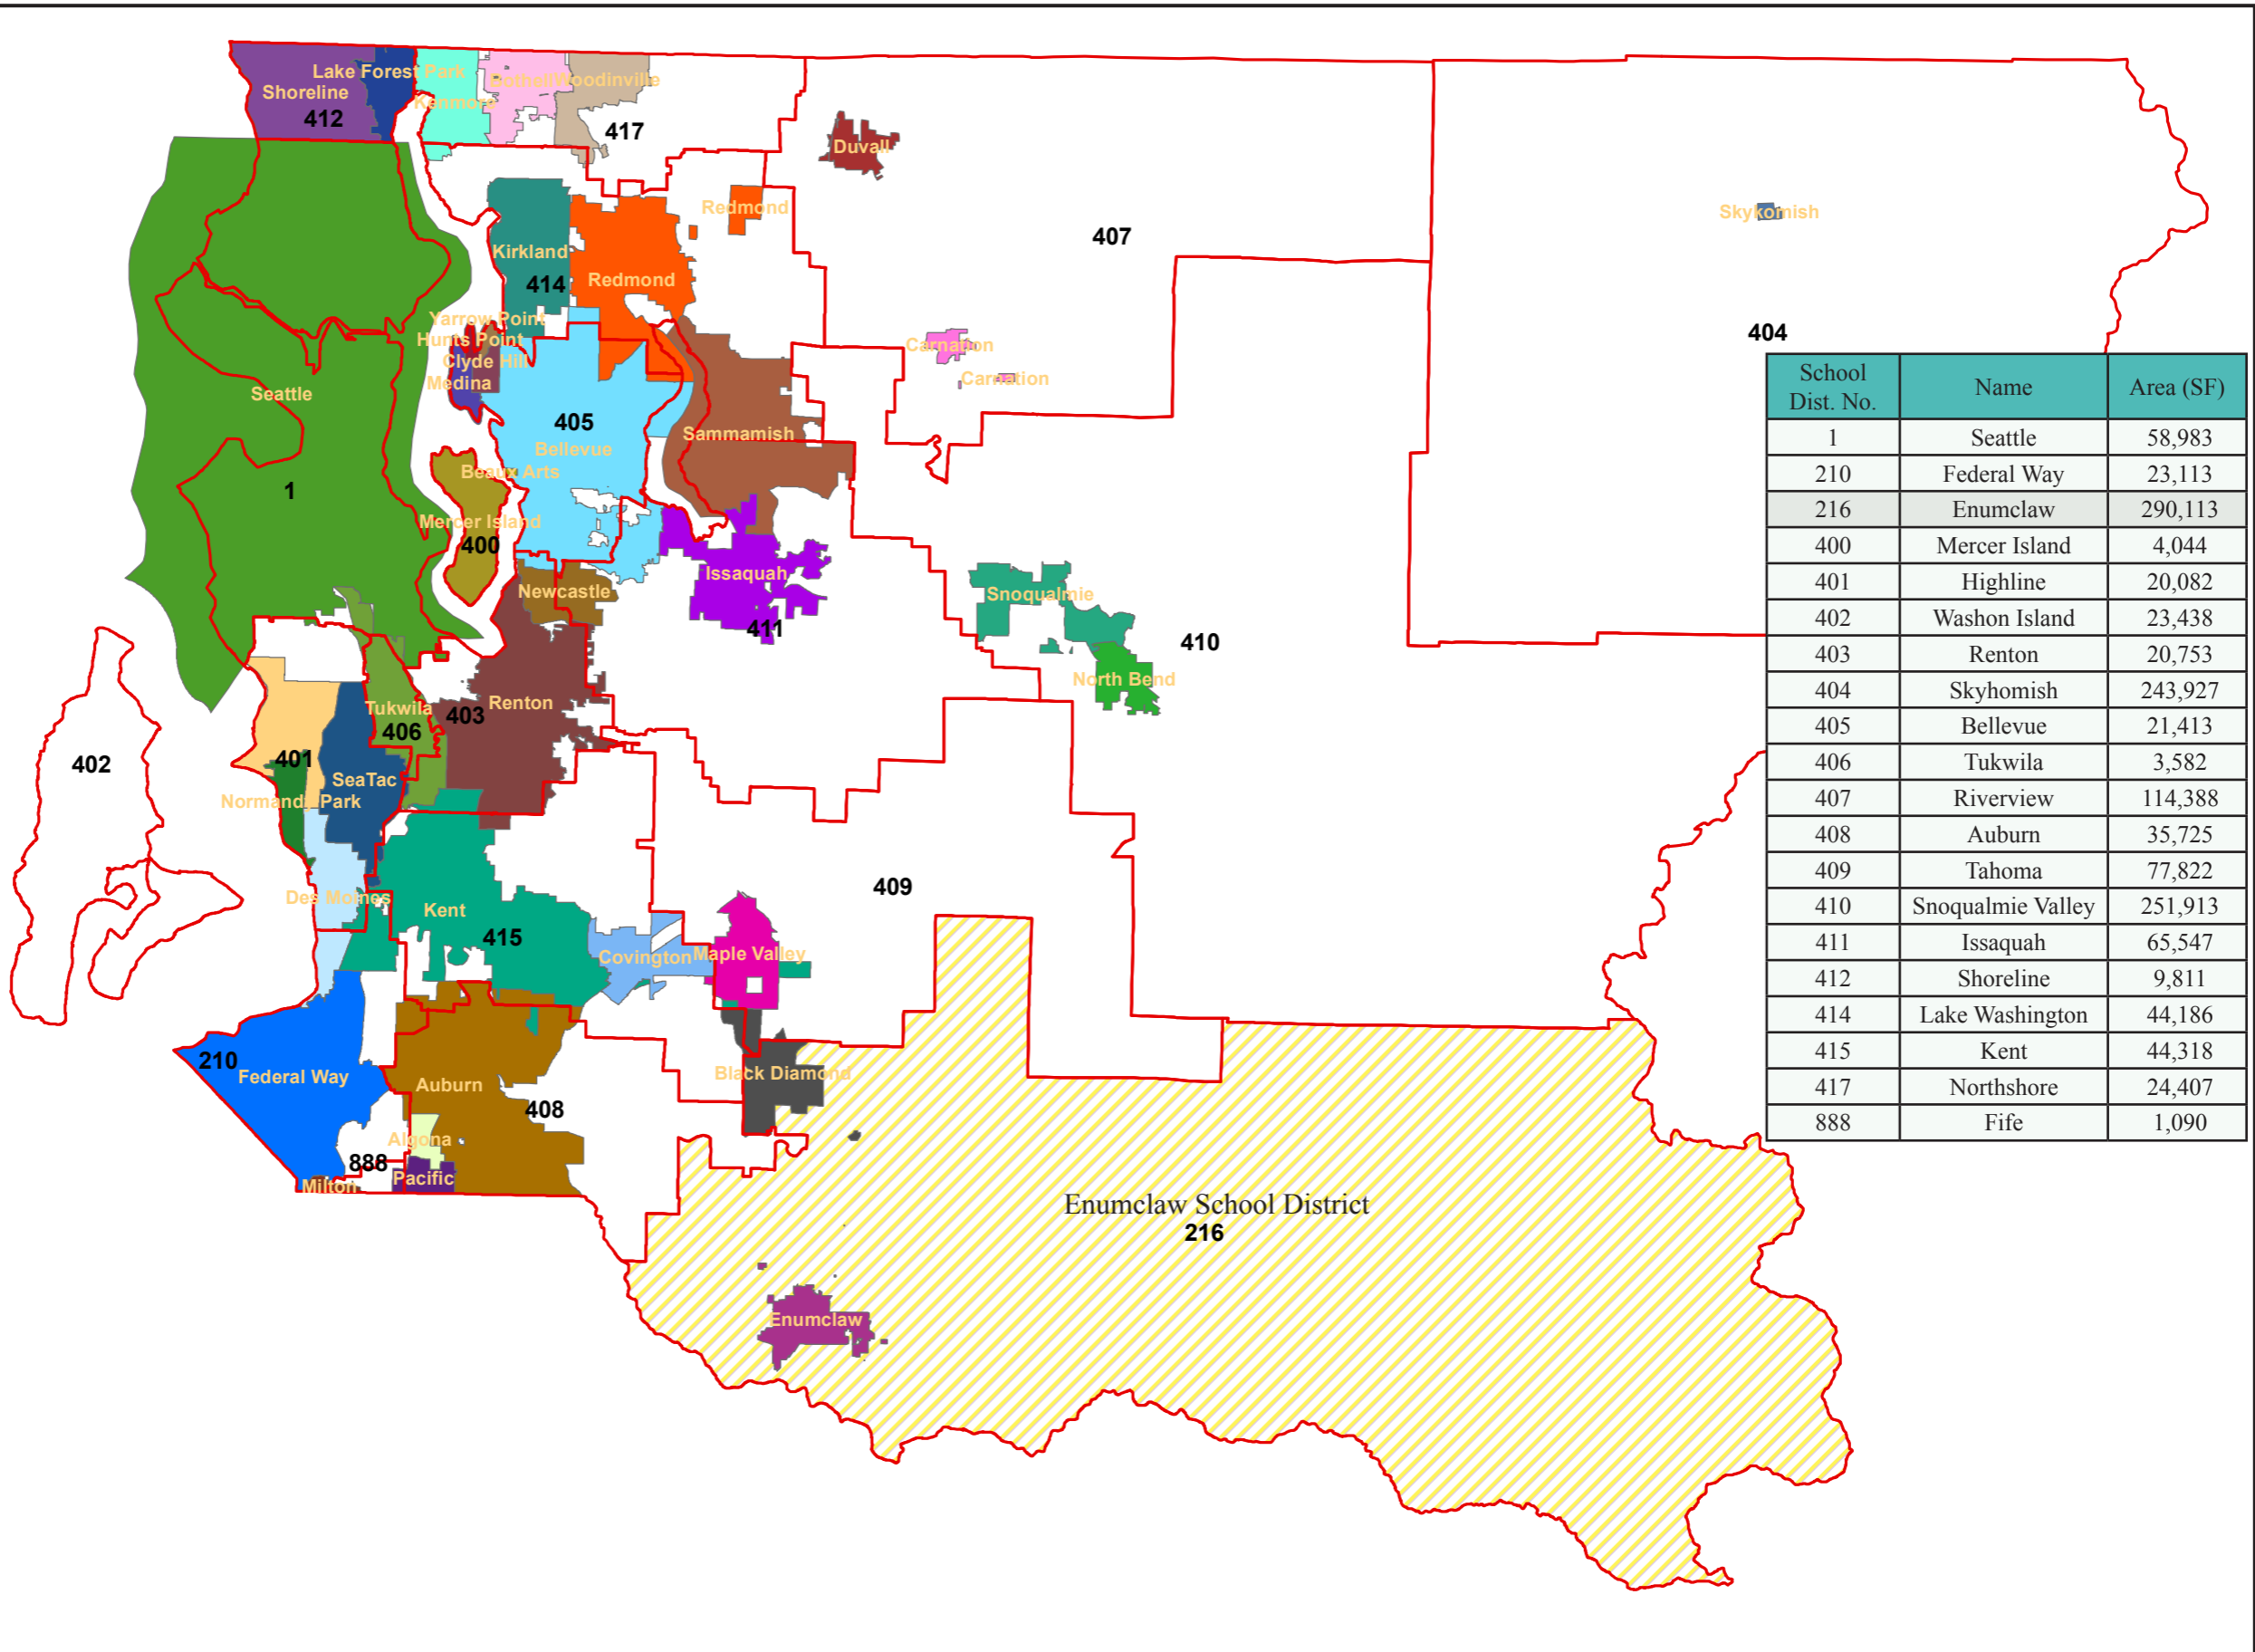

CITY OF Enumclaw
 DEPARTMENT OF PLANNING
 1309 MYRTLE AVE, ENUMCLAW, WA 98022
 PHONE (360) 825-3593 - FAX (360) 825-7232

King County Cities and School Districts

Legend

- | | |
|----------------------------|---------------|
| Algonia | Maple Valley |
| Auburn | Medina |
| Beaux Arts | Mercer Island |
| Bellevue | Milton |
| Black Diamond | Newcastle |
| Bothell | Normandy Park |
| Burien | North Bend |
| Carnation | Pacific |
| Clyde Hill | Redmond |
| Covington | Renton |
| Des Moines | Sammamish |
| Duvall | SeaTac |
| Enumclaw | Seattle |
| Federal Way | Shoreline |
| Hunts Point | Skykomish |
| Issaquah | Snoqualmie |
| Kenmore | Tukwila |
| Kent | Woodinville |
| Kirkland | Yarrow Point |
| Lake Forest Park | |
| Enumclaw School Dist. #216 | |
| Other KC School Districts | |

| School Dist. No. | Name | Area (SF) |
|------------------|-------------------|-----------|
| 1 | Seattle | 58,983 |
| 210 | Federal Way | 23,113 |
| 216 | Enumclaw | 290,113 |
| 400 | Mercer Island | 4,044 |
| 401 | Highline | 20,082 |
| 402 | Washon Island | 23,438 |
| 403 | Renton | 20,753 |
| 404 | Skyhomish | 243,927 |
| 405 | Bellevue | 21,413 |
| 406 | Tukwila | 3,582 |
| 407 | Riverview | 114,388 |
| 408 | Auburn | 35,725 |
| 409 | Tahoma | 77,822 |
| 410 | Snoqualmie Valley | 251,913 |
| 411 | Issaquah | 65,547 |
| 412 | Shoreline | 9,811 |
| 414 | Lake Washington | 44,186 |
| 415 | Kent | 44,318 |
| 417 | Northshore | 24,407 |
| 888 | Fife | 1,090 |

The City of Enumclaw makes every effort to provide correct information, but makes no representation as to the completeness or accuracy of this map.

Date: March 2011