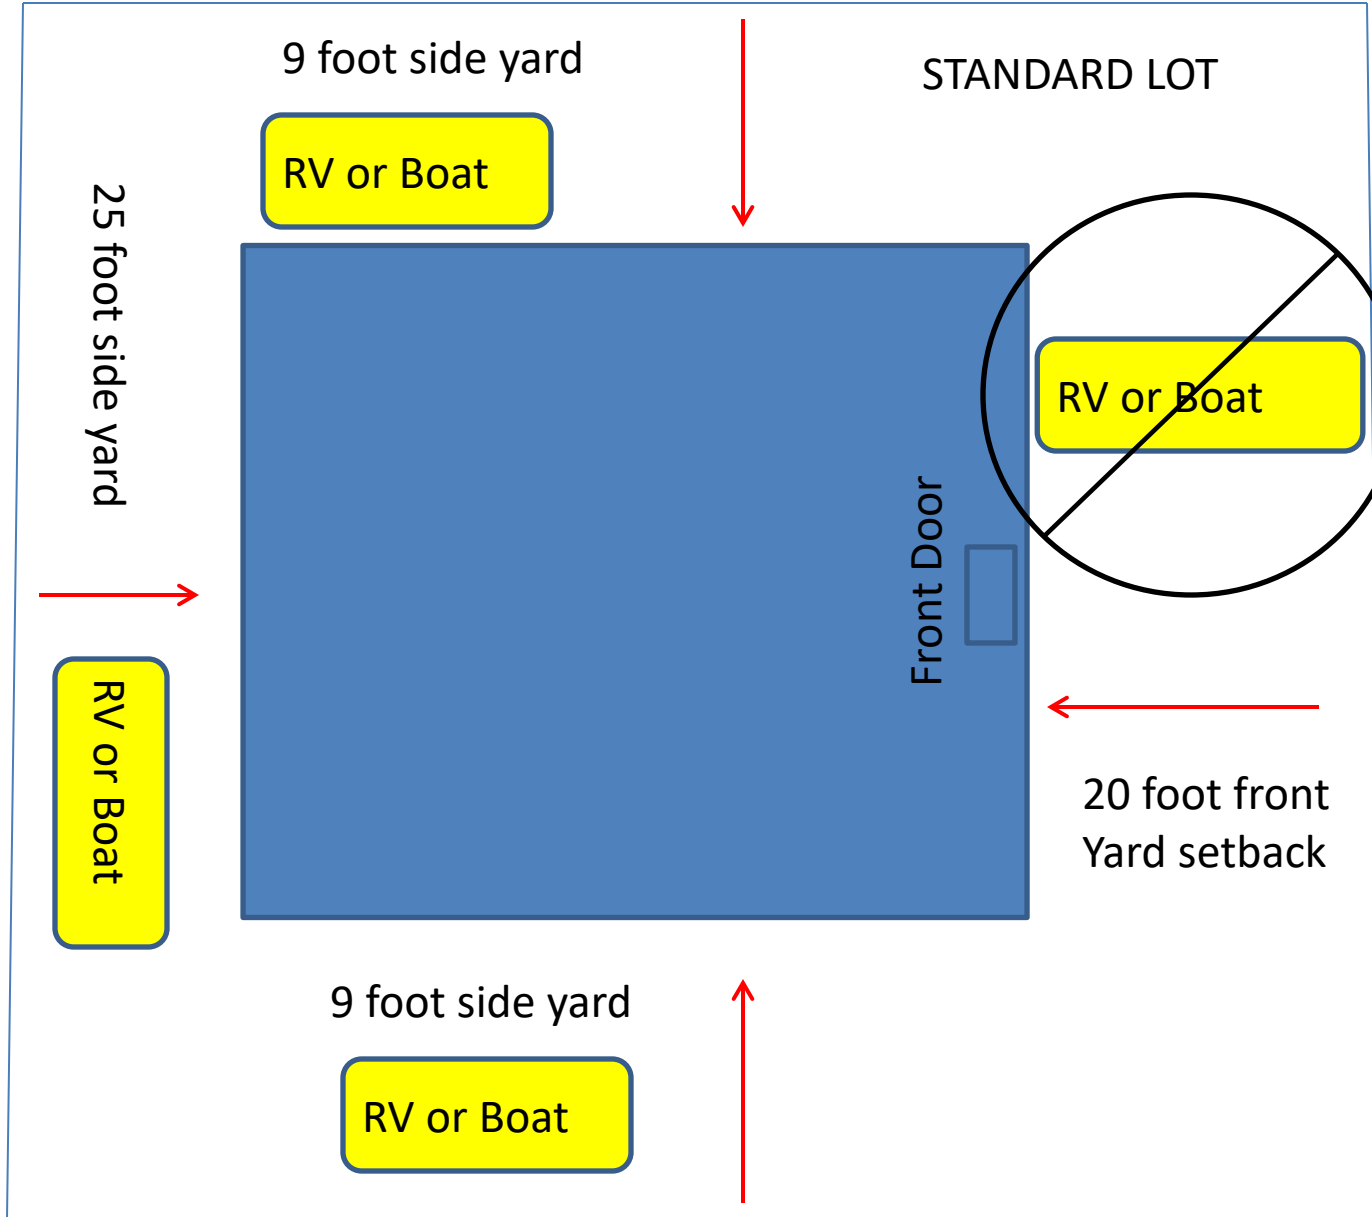

Not to Scale

Not to Scale

25 foot side yard

9 foot side yard

STANDARD LOT

RV or Boat

RV or Boat

Main Road

RV or Boat

Front Door

20 foot front
Yard setback

9 foot side yard

RV or Boat