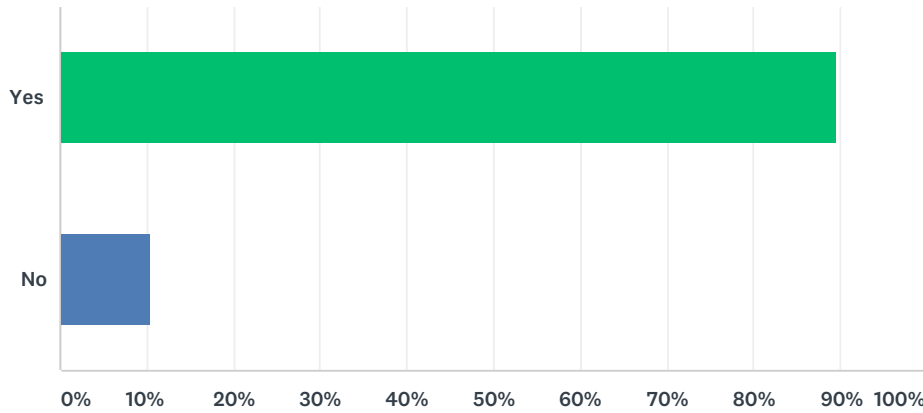

Q2 Which of these are the most important to you?

Answered: 177 Skipped: 6

	1ST CHOICE	2ND CHOICE	3RD CHOICE	TOTAL	WEIGHTED AVERAGE
Covered Pavilion	55.12% 70	24.41% 31	20.47% 26	127	2.35
Stage	17.33% 13	41.33% 31	41.33% 31	75	1.76
Spray Park	45.45% 50	40.00% 44	14.55% 16	110	2.31
Community Fire Pit	16.00% 8	34.00% 17	50.00% 25	50	1.66
Permanent Seating	6.67% 3	46.67% 21	46.67% 21	45	1.60
Lighting	27.91% 24	25.58% 22	46.51% 40	86	1.81
Other (specify below)	57.14% 8	14.29% 2	28.57% 4	14	2.29

Q3 How many times do you come downtown in a typical week?

Answered: 182 Skipped: 1

ANSWER CHOICES	RESPONSES	
Once	15.38%	28
Twice	13.74%	25
More than twice	70.88%	129
TOTAL		182

Q4 If some of the facilities described in Question 1 were available, would you visit more frequently?

Answered: 183 Skipped: 0

ANSWER CHOICES	RESPONSES	
Yes	84.70%	155
No	15.30%	28
TOTAL		183

Q5 Do you think that a city plaza with some of these features would encourage visitors to spend time downtown?

Answered: 181 Skipped: 2