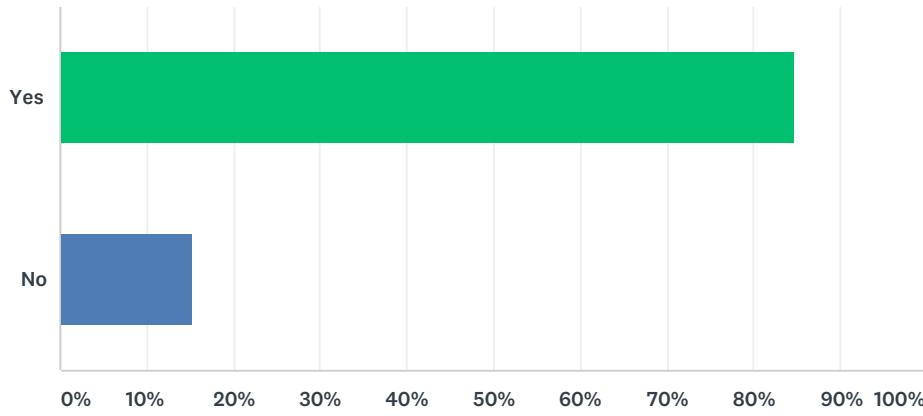

Q2 Which of these are the most important to you?

Answered: 177 Skipped: 6

	1ST CHOICE	2ND CHOICE	3RD CHOICE	TOTAL	WEIGHTED AVERAGE
Covered Pavilion	55.12% 70	24.41% 31	20.47% 26	127	2.35
Stage	17.33% 13	41.33% 31	41.33% 31	75	1.76
Spray Park	45.45% 50	40.00% 44	14.55% 16	110	2.31
Community Fire Pit	16.00% 8	34.00% 17	50.00% 25	50	1.66
Permanent Seating	6.67% 3	46.67% 21	46.67% 21	45	1.60
Lighting	27.91% 24	25.58% 22	46.51% 40	86	1.81
Other (specify below)	57.14% 8	14.29% 2	28.57% 4	14	2.29

Q3 How many times do you come downtown in a typical week?

Answered: 182 Skipped: 1

ANSWER CHOICES	RESPONSES	
Once	15.38%	28
Twice	13.74%	25
More than twice	70.88%	129
TOTAL		182

Q4 If some of the facilities described in Question 1 were available, would you visit more frequently?

Answered: 183 Skipped: 0

ANSWER CHOICES	RESPONSES	
Yes	84.70%	155
No	15.30%	28
TOTAL		183

Q5 Do you think that a city plaza with some of these features would encourage visitors to spend time downtown?

Answered: 181 Skipped: 2