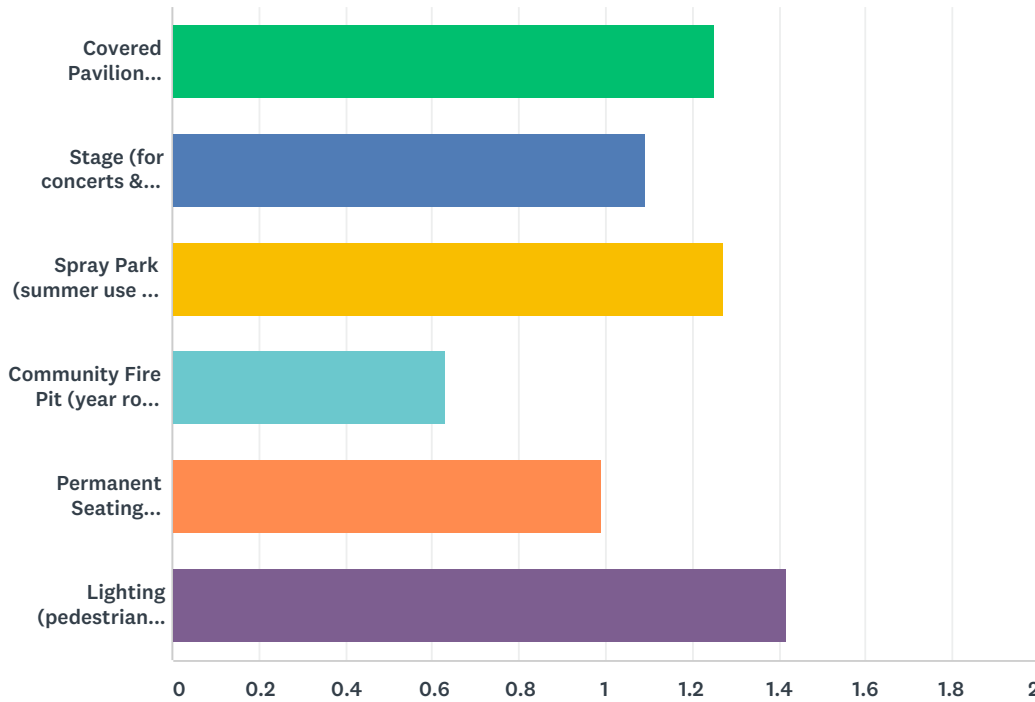

Q1 What would you like to have added to downtown Enumclaw's attractions?

Answered: 183 Skipped: 0

	DEFINITELY	MAYBE	NO	TOTAL	WEIGHTED AVERAGE
Covered Pavilion (available for multiple uses)	56.91% 103	27.07% 49	16.02% 29	181	1.25
Stage (for concerts & performances)	45.00% 81	37.22% 67	17.78% 32	180	1.09
Spray Park (summer use and water feature)	59.67% 108	23.76% 43	16.57% 30	181	1.27
Community Fire Pit (year round fire gathering)	31.84% 57	33.52% 60	34.64% 62	179	0.63
Permanent Seating (benches)	40.88% 74	38.12% 69	20.99% 38	181	0.99
Lighting (pedestrian scale for night activities)	63.33% 114	26.11% 47	10.56% 19	180	1.42

Q2 Which of these are the most important to you?

Answered: 177 Skipped: 6

	1ST CHOICE	2ND CHOICE	3RD CHOICE	TOTAL	WEIGHTED AVERAGE
Covered Pavilion	55.12% 70	24.41% 31	20.47% 26	127	2.35
Stage	17.33% 13	41.33% 31	41.33% 31	75	1.76
Spray Park	45.45% 50	40.00% 44	14.55% 16	110	2.31
Community Fire Pit	16.00% 8	34.00% 17	50.00% 25	50	1.66
Permanent Seating	6.67% 3	46.67% 21	46.67% 21	45	1.60
Lighting	27.91% 24	25.58% 22	46.51% 40	86	1.81
Other (specify below)	57.14% 8	14.29% 2	28.57% 4	14	2.29