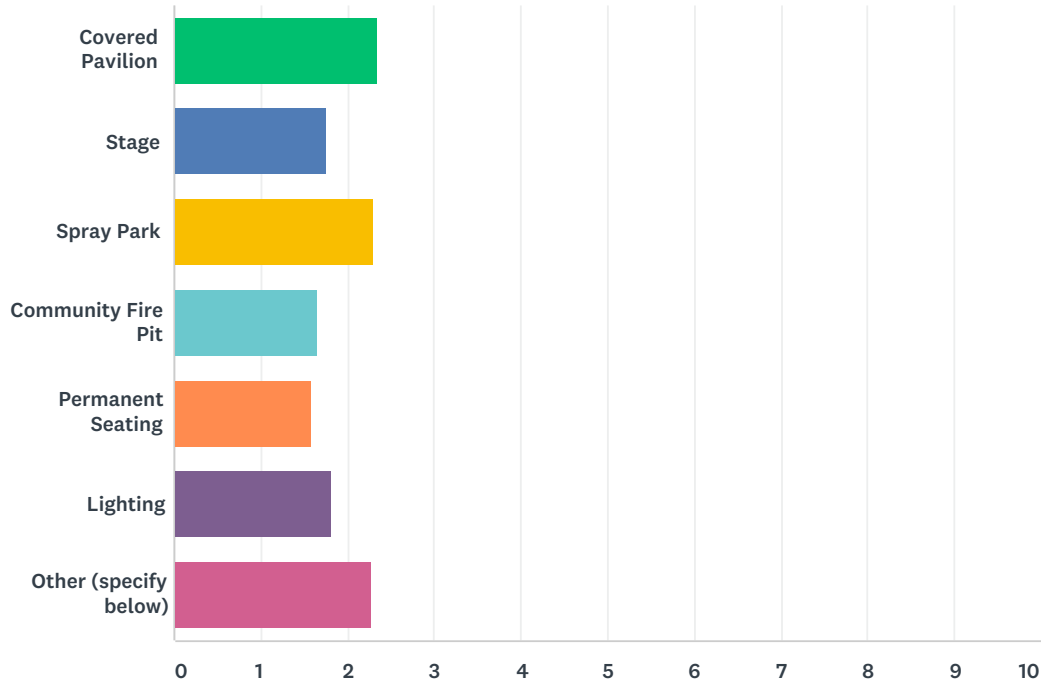

Q1 What would you like to have added to downtown Enumclaw's attractions?

Answered: 183 Skipped: 0

	DEFINITELY	MAYBE	NO	TOTAL	WEIGHTED AVERAGE
Covered Pavilion (available for multiple uses)	56.91% 103	27.07% 49	16.02% 29	181	1.25
Stage (for concerts & performances)	45.00% 81	37.22% 67	17.78% 32	180	1.09
Spray Park (summer use and water feature)	59.67% 108	23.76% 43	16.57% 30	181	1.27
Community Fire Pit (year round fire gathering)	31.84% 57	33.52% 60	34.64% 62	179	0.63
Permanent Seating (benches)	40.88% 74	38.12% 69	20.99% 38	181	0.99
Lighting (pedestrian scale for night activities)	63.33% 114	26.11% 47	10.56% 19	180	1.42

Q2 Which of these are the most important to you?

Answered: 177 Skipped: 6

	1ST CHOICE	2ND CHOICE	3RD CHOICE	TOTAL	WEIGHTED AVERAGE
Covered Pavilion	55.12% 70	24.41% 31	20.47% 26	127	2.35
Stage	17.33% 13	41.33% 31	41.33% 31	75	1.76
Spray Park	45.45% 50	40.00% 44	14.55% 16	110	2.31
Community Fire Pit	16.00% 8	34.00% 17	50.00% 25	50	1.66
Permanent Seating	6.67% 3	46.67% 21	46.67% 21	45	1.60
Lighting	27.91% 24	25.58% 22	46.51% 40	86	1.81
Other (specify below)	57.14% 8	14.29% 2	28.57% 4	14	2.29