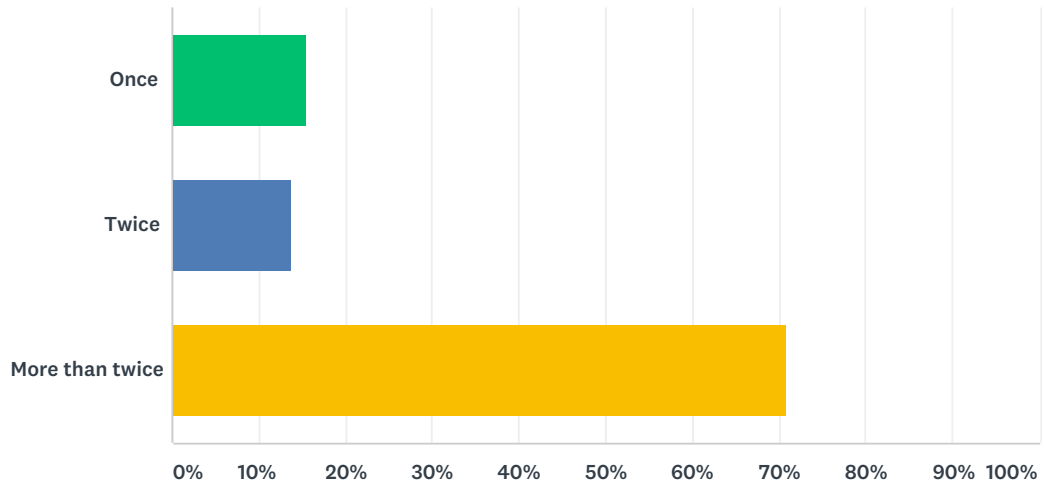

Q1 What would you like to have added to downtown Enumclaw's attractions?

Answered: 183 Skipped: 0

	DEFINITELY	MAYBE	NO	TOTAL	WEIGHTED AVERAGE
Covered Pavilion (available for multiple uses)	56.91% 103	27.07% 49	16.02% 29	181	1.25
Stage (for concerts & performances)	45.00% 81	37.22% 67	17.78% 32	180	1.09
Spray Park (summer use and water feature)	59.67% 108	23.76% 43	16.57% 30	181	1.27
Community Fire Pit (year round fire gathering)	31.84% 57	33.52% 60	34.64% 62	179	0.63
Permanent Seating (benches)	40.88% 74	38.12% 69	20.99% 38	181	0.99
Lighting (pedestrian scale for night activities)	63.33% 114	26.11% 47	10.56% 19	180	1.42

Q2 Which of these are the most important to you?

Answered: 177 Skipped: 6

	1ST CHOICE	2ND CHOICE	3RD CHOICE	TOTAL	WEIGHTED AVERAGE
Covered Pavilion	55.12% 70	24.41% 31	20.47% 26	127	2.35
Stage	17.33% 13	41.33% 31	41.33% 31	75	1.76
Spray Park	45.45% 50	40.00% 44	14.55% 16	110	2.31
Community Fire Pit	16.00% 8	34.00% 17	50.00% 25	50	1.66
Permanent Seating	6.67% 3	46.67% 21	46.67% 21	45	1.60
Lighting	27.91% 24	25.58% 22	46.51% 40	86	1.81
Other (specify below)	57.14% 8	14.29% 2	28.57% 4	14	2.29

Q3 How many times do you come downtown in a typical week?

Answered: 182 Skipped: 1

ANSWER CHOICES	RESPONSES	
Once	15.38%	28
Twice	13.74%	25
More than twice	70.88%	129
TOTAL		182

Q4 If some of the facilities described in Question 1 were available, would you visit more frequently?